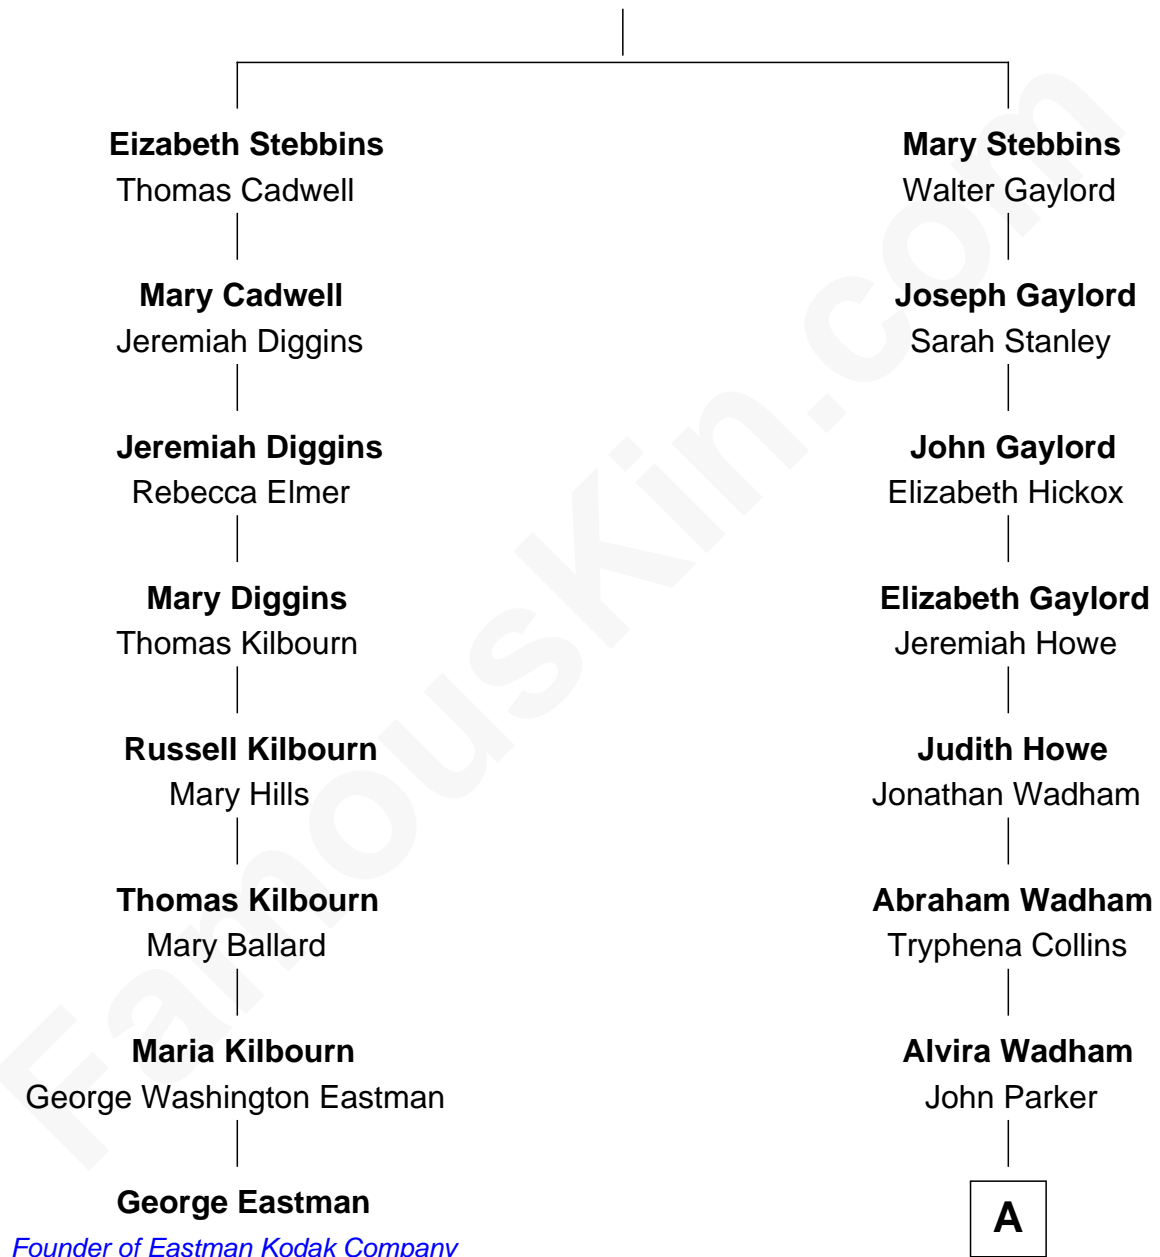

FamousKin.com

Relationship Chart of

George Eastman

Founder of Eastman Kodak Company

7th cousin 4 times removed of

Ed Helms

TV and Movie Actor

Edward Stebbins

Frances Tough

A

Bishop Linus Parker
Ellen Katherine Burruss

Fitzgerald Sale Parker
Lucy Irvine Paxton

Fitzgerald Sale Parker
Frances Helen Jackson

Pamela Ann Parker
John A. Helms

Ed Helms
TV and Movie Actor