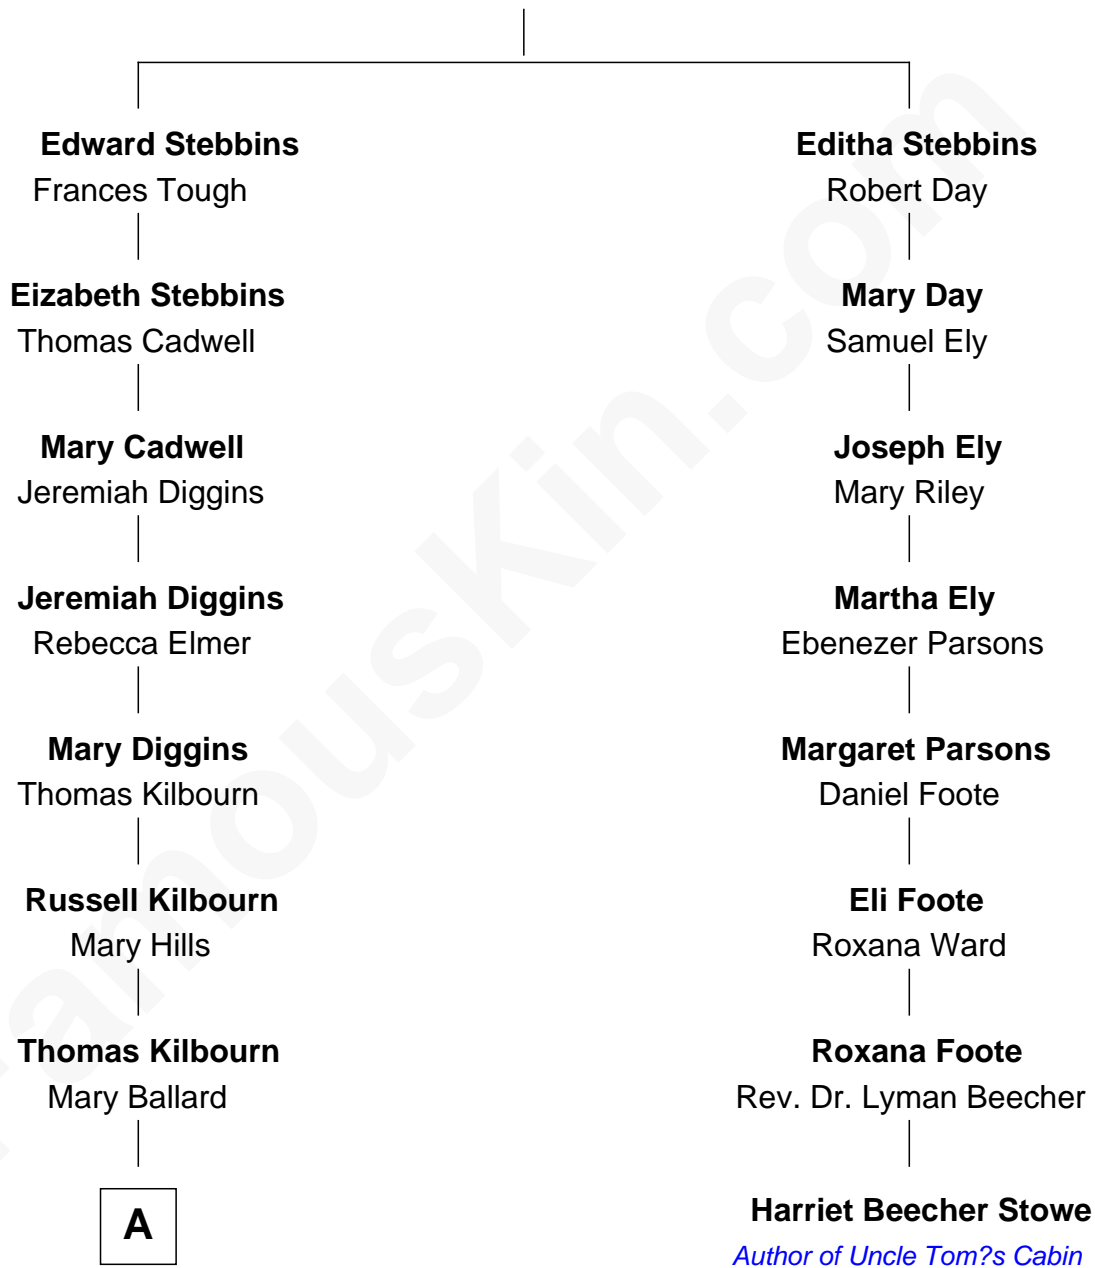

## Relationship Chart of

### George Eastman

Founder of Eastman Kodak Company

7th cousin 1 time removed of

**Harriet Beecher Stowe**

Author of *Uncle Tom's Cabin*

William Stebbins

**A**

—  
**Maria Kilbourn**  
George Washington Eastman