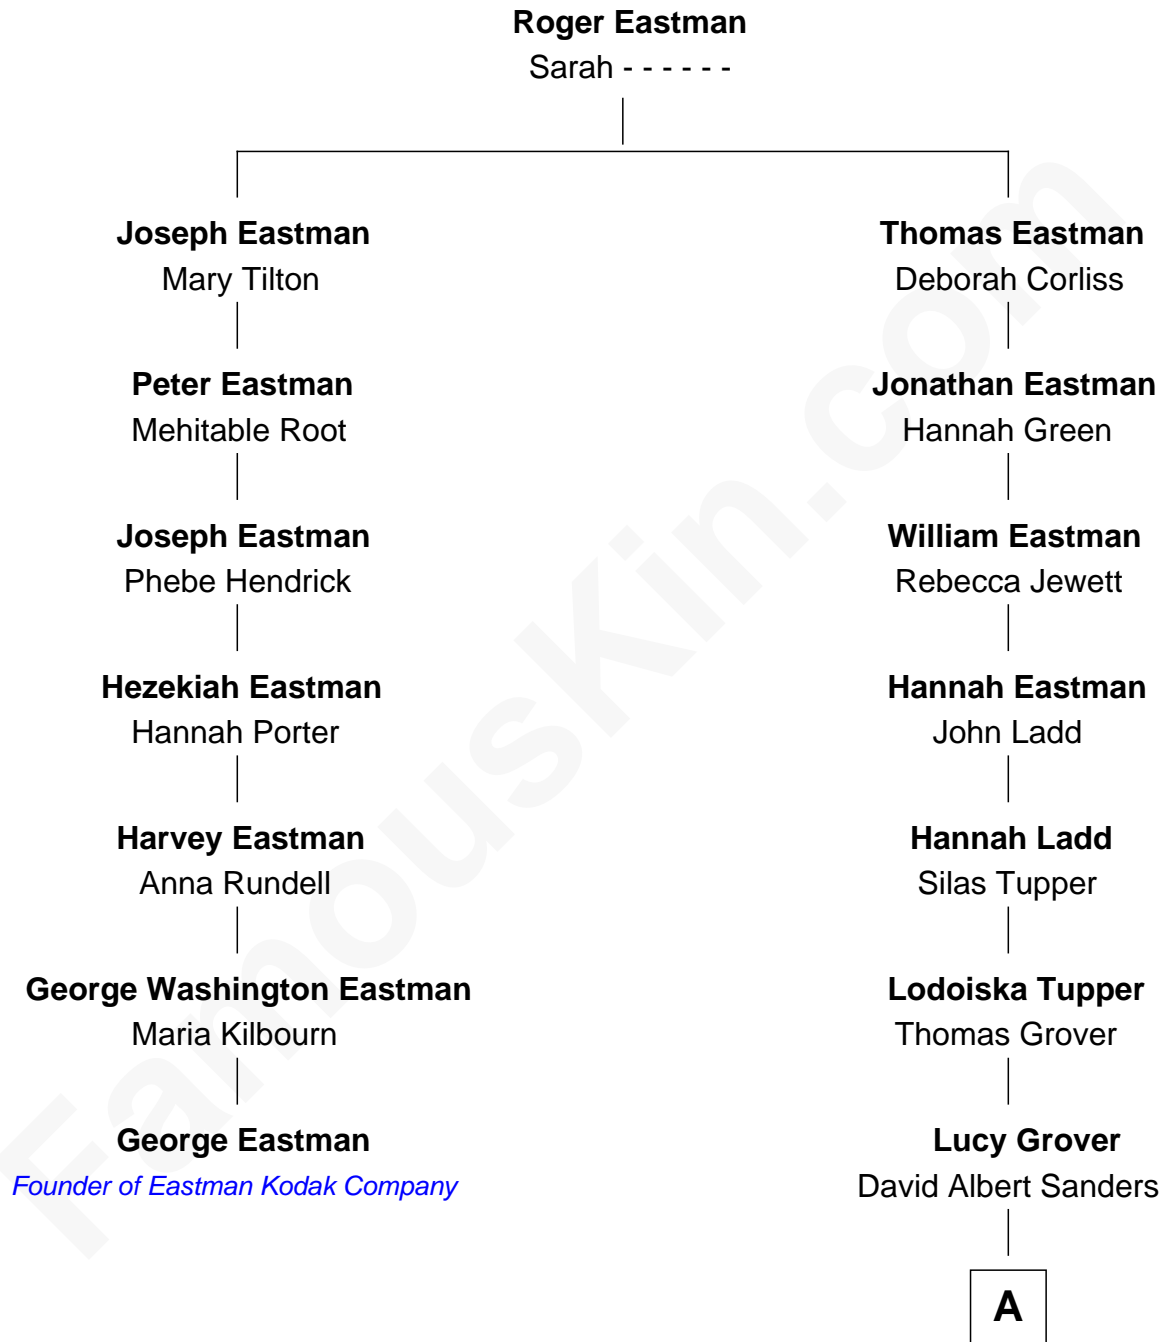

FamousKin.com

Relationship Chart of

George Eastman

Founder of Eastman Kodak Company

6th cousin 4 times removed of

Steve Young

NFL Hall of Fame Quarterback

A

Mary Ann Sanders

George M. Leonard

Louise Leonard

Scott Richmond Young

LeGrande L. Young

Sherry Ann Steed

Steve Young

NFL Hall of Fame Quarterback