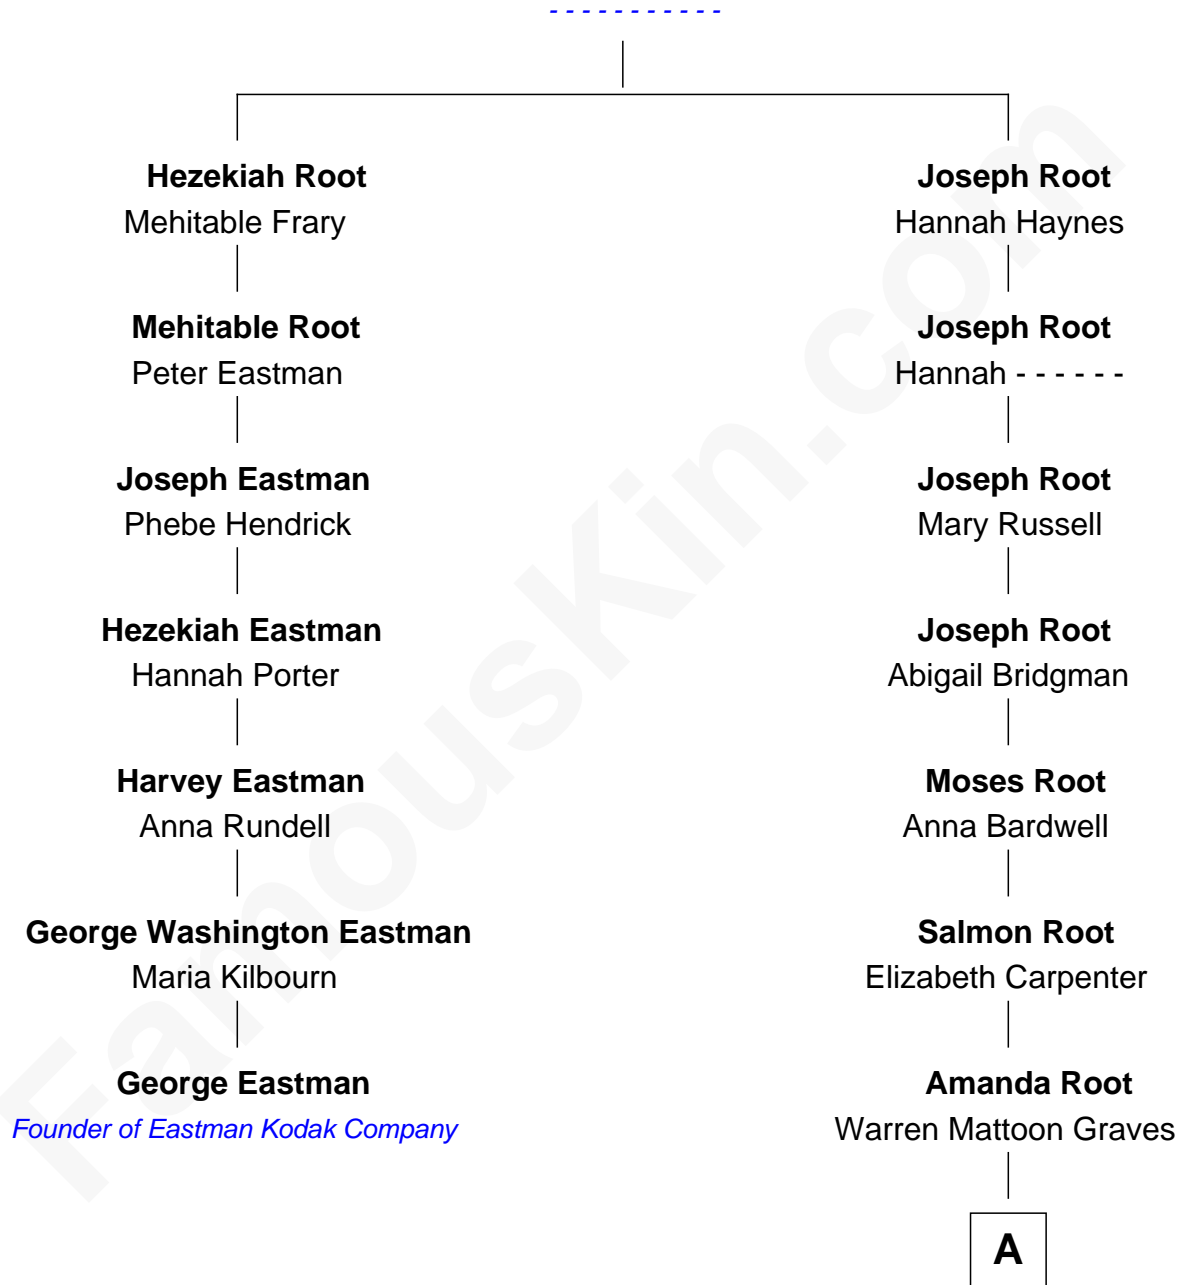

FamousKin.com

Relationship Chart of

George Eastman

Founder of Eastman Kodak Company

6th cousin 4 times removed of

John Lithgow

Stage, TV, and Movie Actor

Thomas Root

A

Albert Mattoon Graves

Mary E. Bronson

Eva Bronson Graves

Rev. Orlo Josiah Price

Sarah Jane Price

Arthur Washington Lithgow

John Lithgow