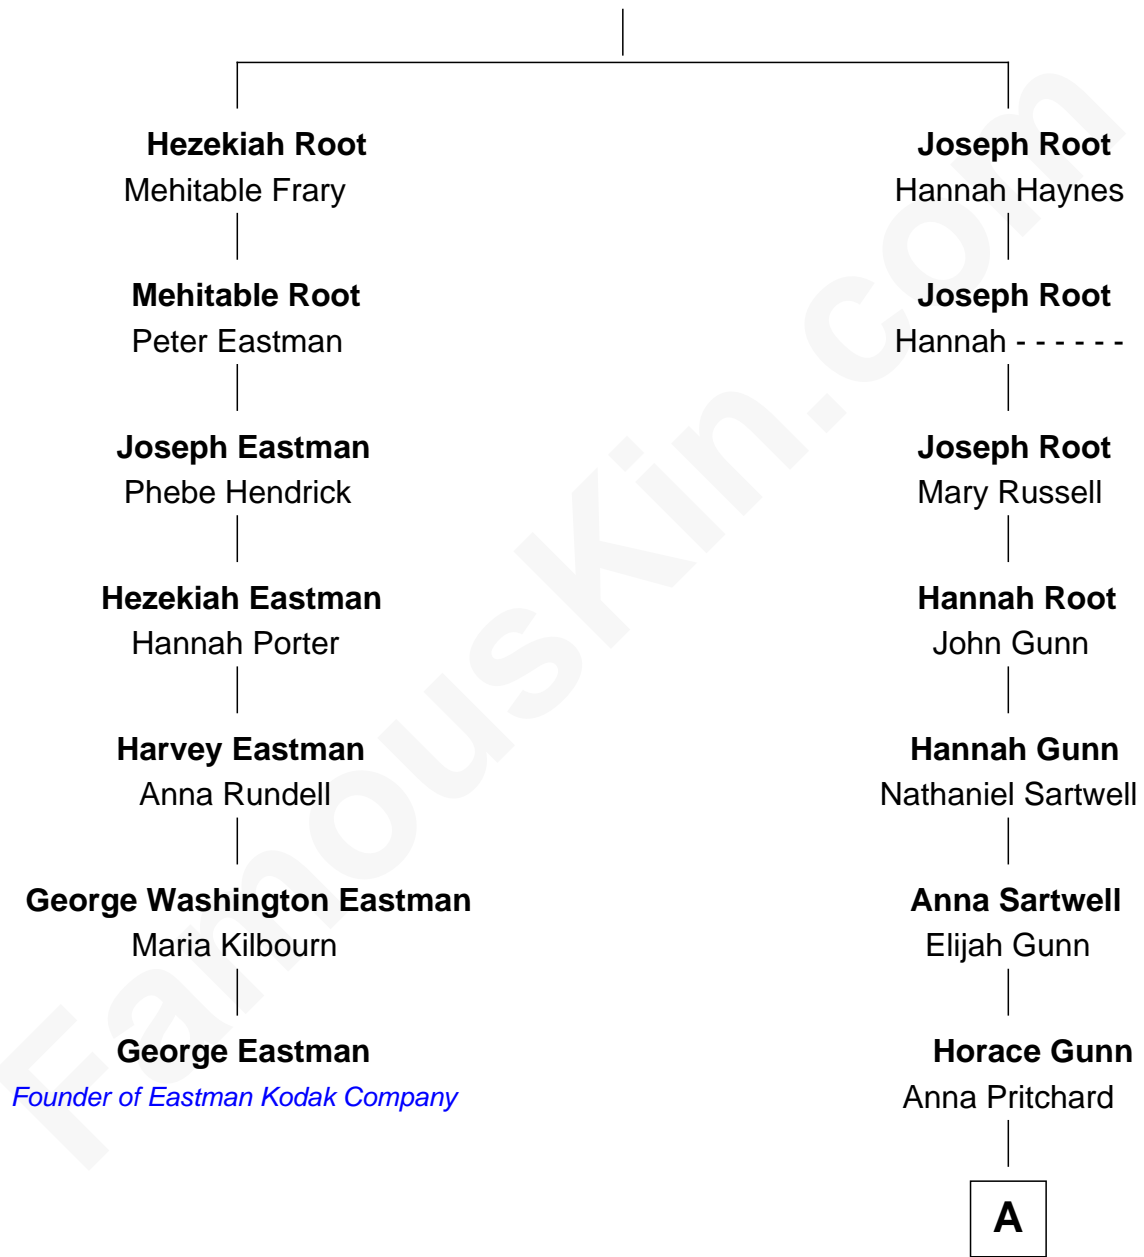

FamousKin.com

Relationship Chart of

George Eastman

Founder of Eastman Kodak Company

6th cousin 6 times removed of

Anna Gunn

TV and Movie Actress

Thomas Root

A

Lucian Gunn

Charlotte O. Smith

Charles Henry Gunn

Elizabeth Ann Whitlock

Earl Leland Gunn

Rose C. Clemens

Clemens Earl Gunn

Ida McKinley Day

Clemens Earl Gunn

Sharon Anna Kathryn Peters

Anna Gunn

TV and Movie Actress