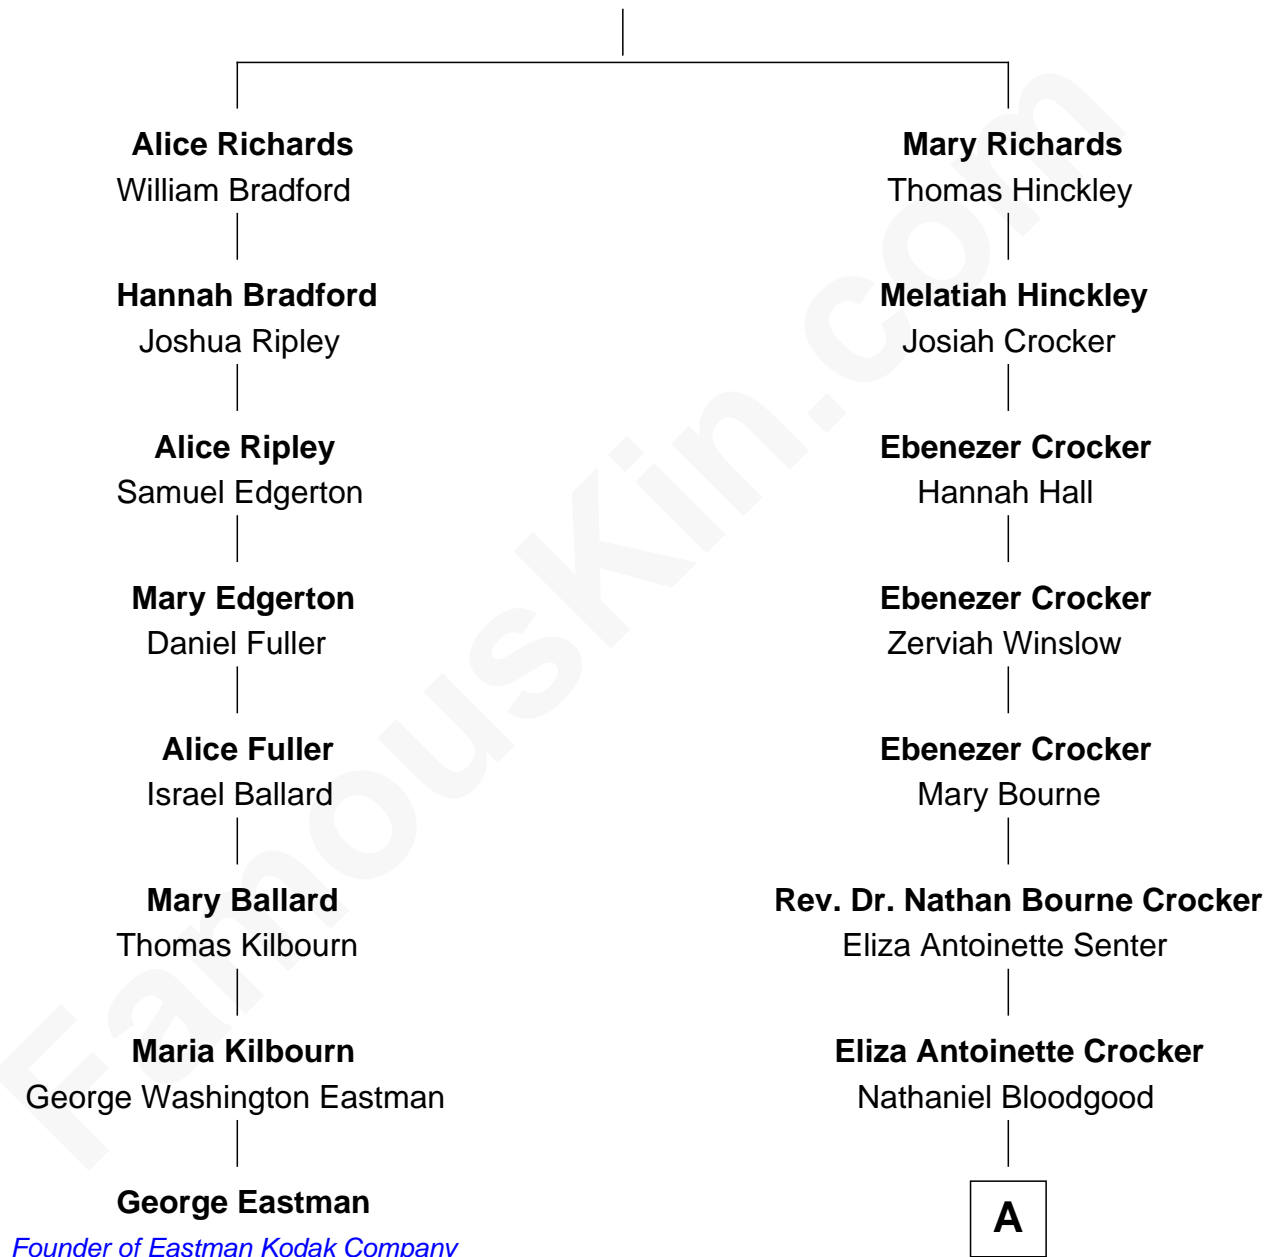

FamousKin.com

Relationship Chart of

George Eastman

Founder of Eastman Kodak Company

7th cousin 3 times removed of

Endicott Peabody

62nd Governor of Massachusetts

Thomas Richards

Welthian - - - - -

A

—
Helen Bloodgood

Francis Peabody

—
Fannie Peabody

Rev. Dr. Endicott Peabody

—
Rt. Rev. Malcolm Endicott Peabody

Mary Elizabeth Parkman

—
Endicott Peabody

62nd Governor of Massachusetts