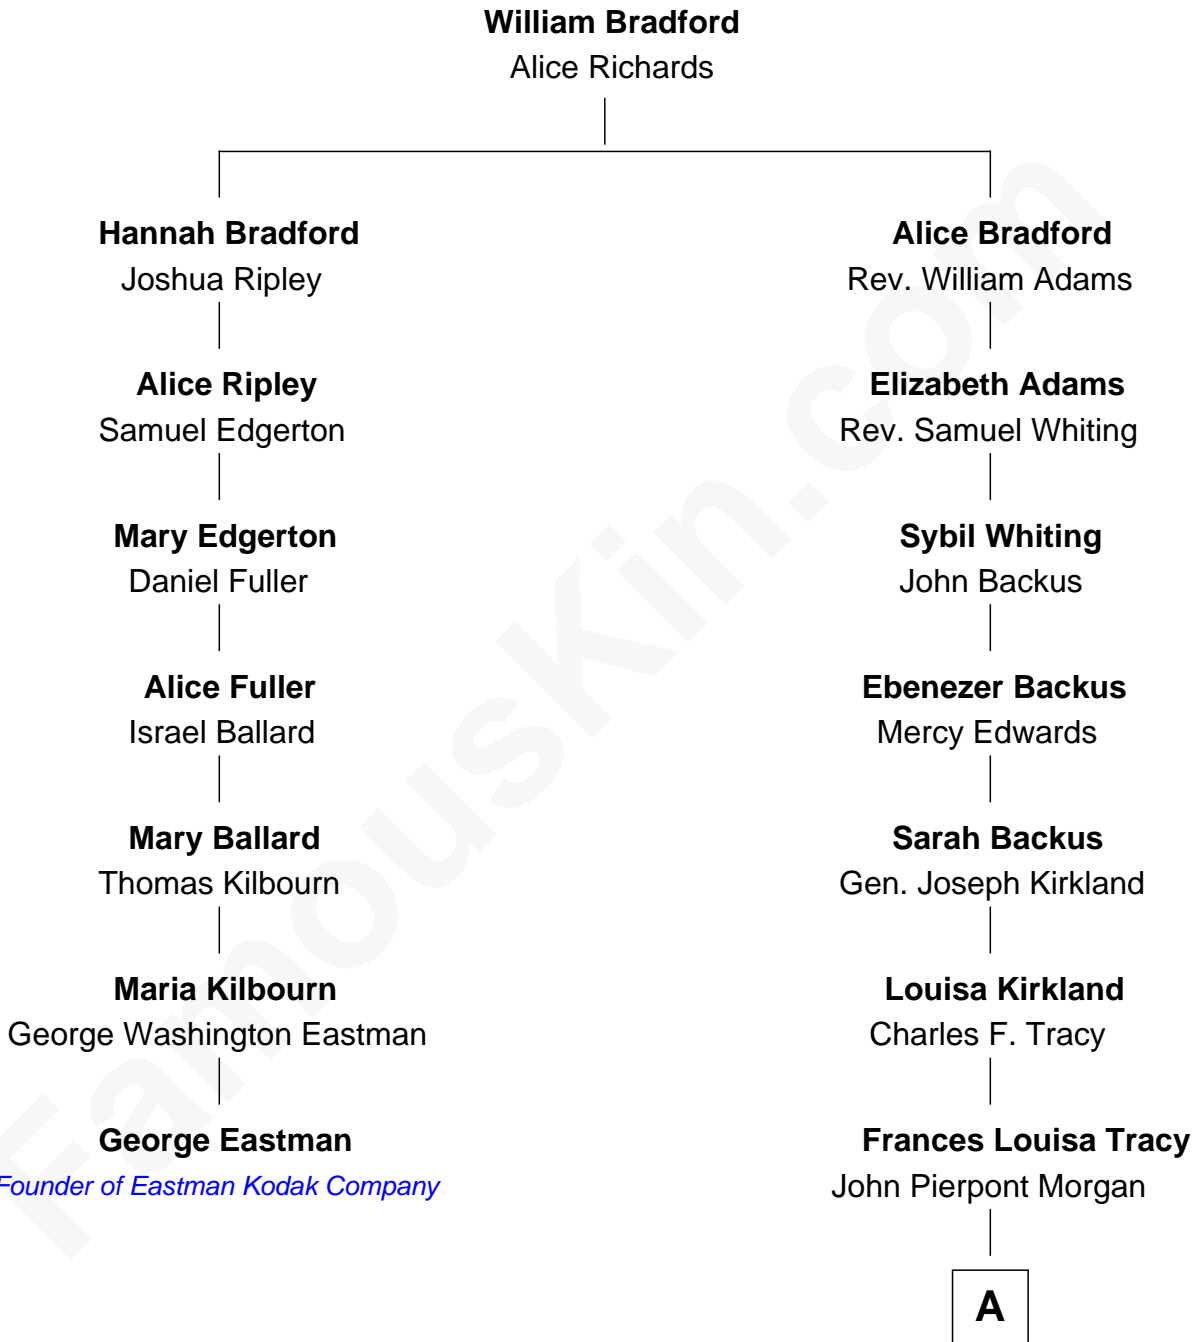

FamousKin.com

Relationship Chart of

George Eastman

Founder of Eastman Kodak Company

6th cousin 2 times removed of

Henry Sturgis Morgan

Co-Founder of Morgan Stanley

A

John Pierpont Morgan

Jane Norton Grew

Henry Sturgis Morgan

Co-Founder of Morgan Stanley

FamousKin.com