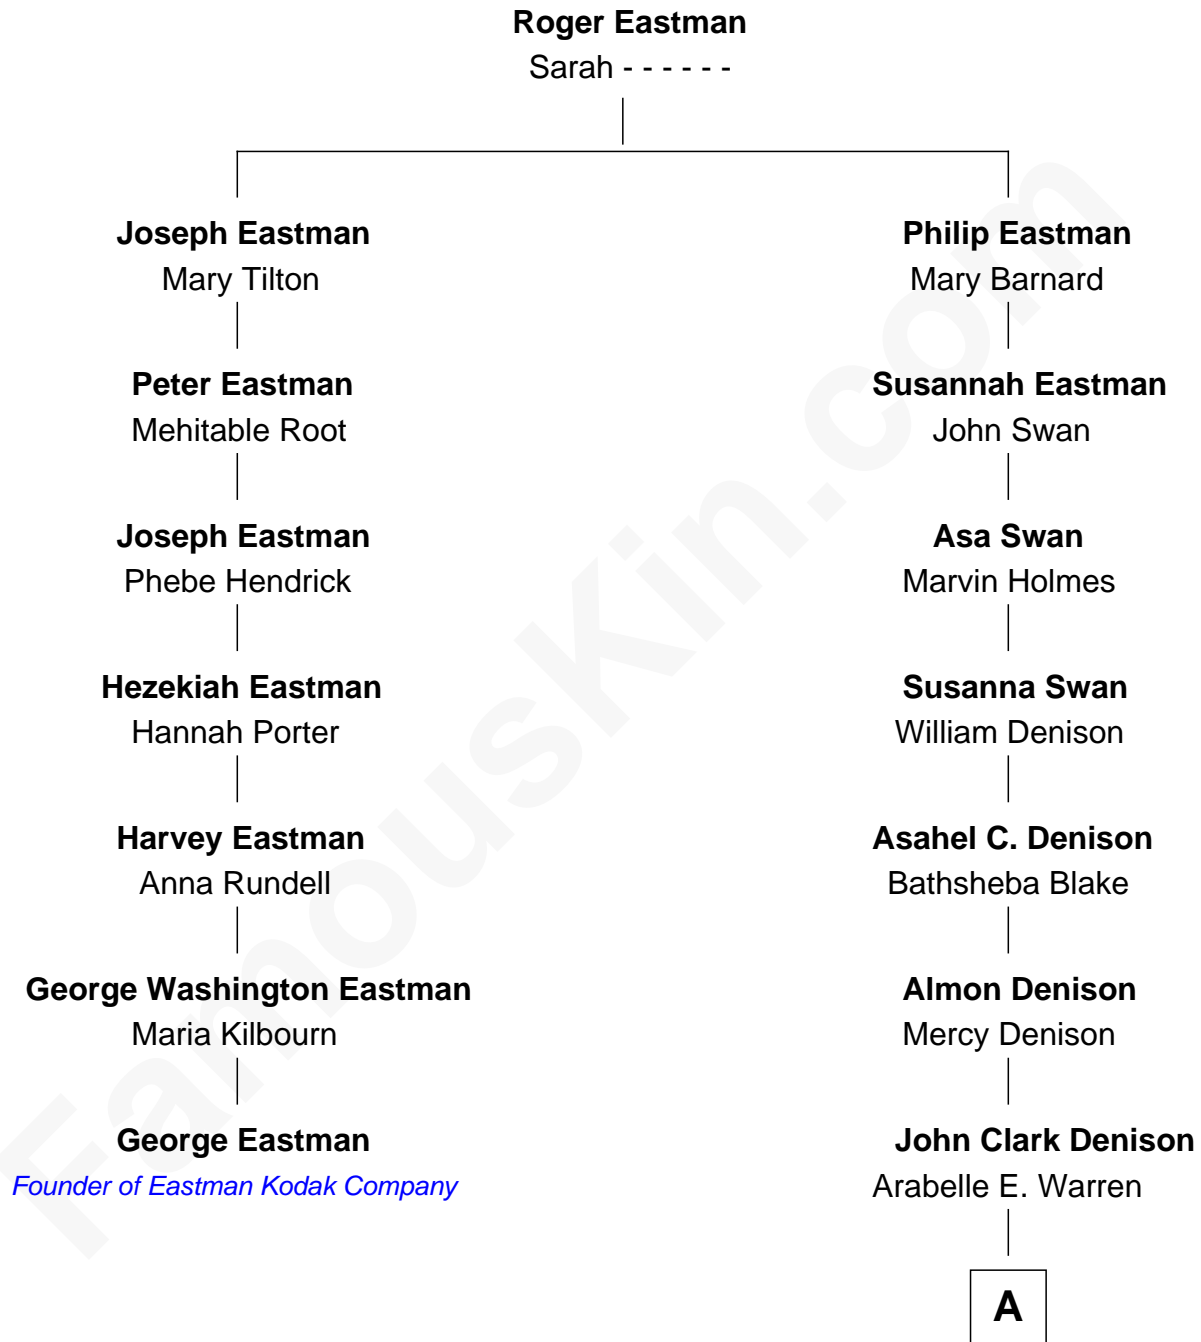

FamousKin.com

Relationship Chart of

George Eastman

Founder of Eastman Kodak Company

6th cousin 4 times removed of

James Taylor

Singer-Songwriter

A

Etta M. Denison

Henry Woodard

Henry Herman Woodard

Ella Angelique Knox

Gertrude Arline Woodard

Dr. Isaac Montrose Taylor

James Taylor

Singer-Songwriter