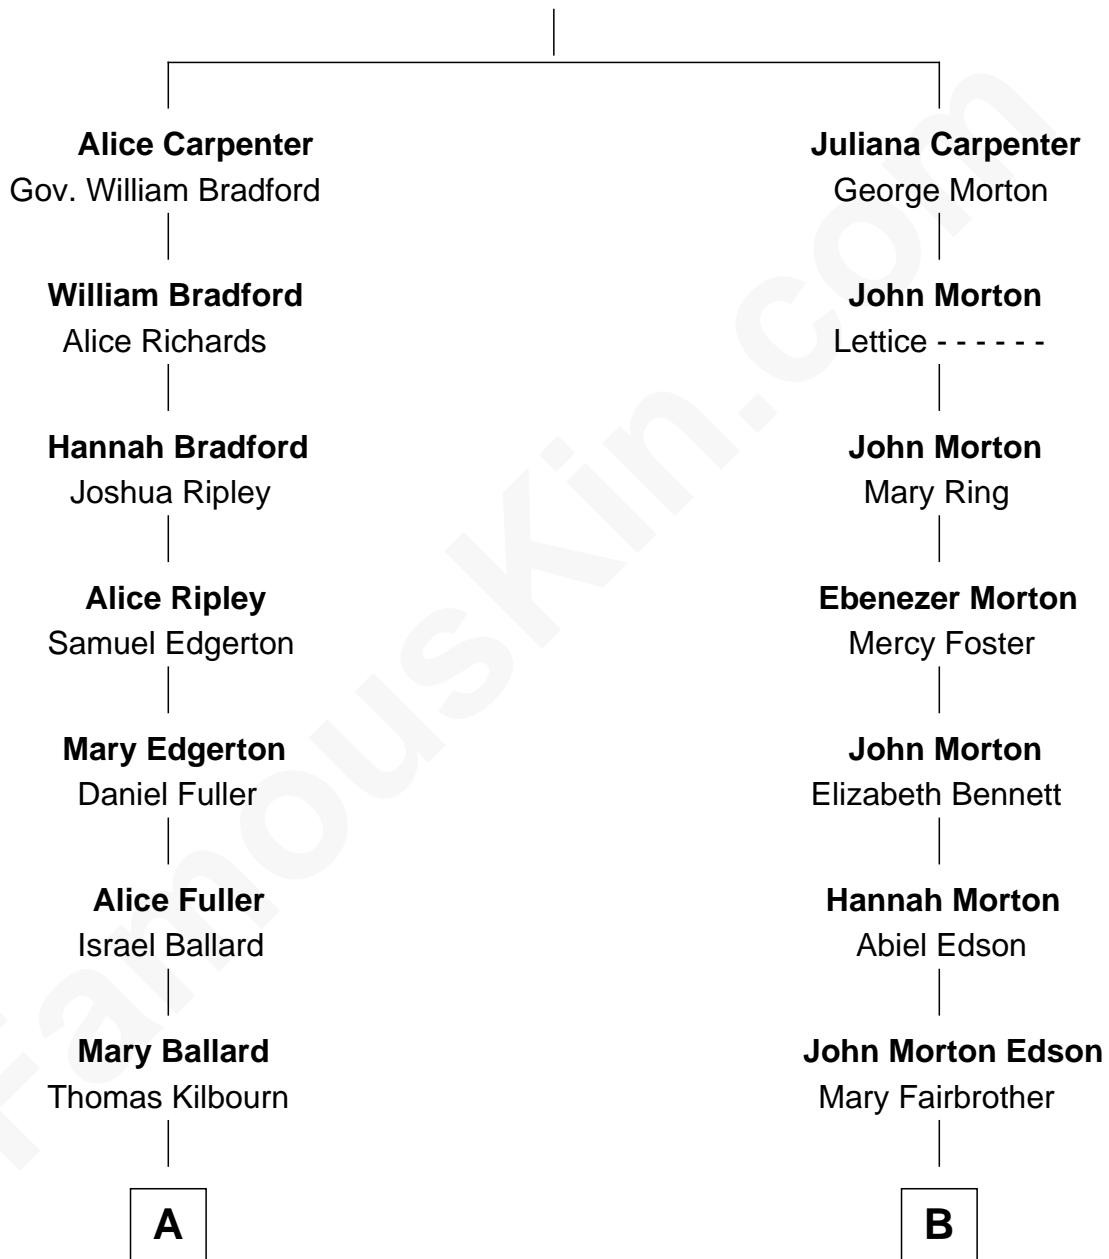

FamousKin.com

Relationship Chart of

George Eastman

Founder of Eastman Kodak Company

8th cousin 4 times removed of

Marie-Chantal Miller

Crown Princess of Greece

Alexander Carpenter

A

Maria Kilbourn
George Washington Eastman

George Eastman
Founder of Eastman Kodak Company

B

John Morton Edson
Mary H. Stevens

Mary Helen Edson
George H. Appleton

Blanche Louise Appleton
Ellis John Springer Miller