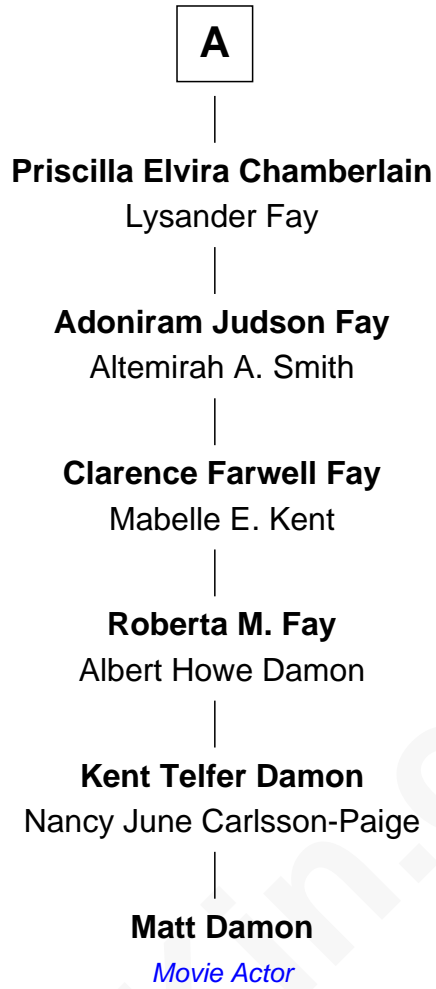

FamousKin.com Relationship Chart of

William Phelps

(c1593 - 1672) Mary & John passenger 1630

11th Great-grandfather of

Matt Damon

Movie Actor

William Phelps

Mary - - - - -

Nathaniel Phelps

Mrs. Elizabeth Copley

Nathaniel Phelps

Grace Martin

Samuel Phelps

Mary Edwards

Samuel Phelps

Mindwell Fowler

Grace Phelps

Ebenezer Goodale

Grace Goodale

John Chamberlain

Salmon Hawkins Chamberlain

Deborah Merriam

A

FamousKin.com