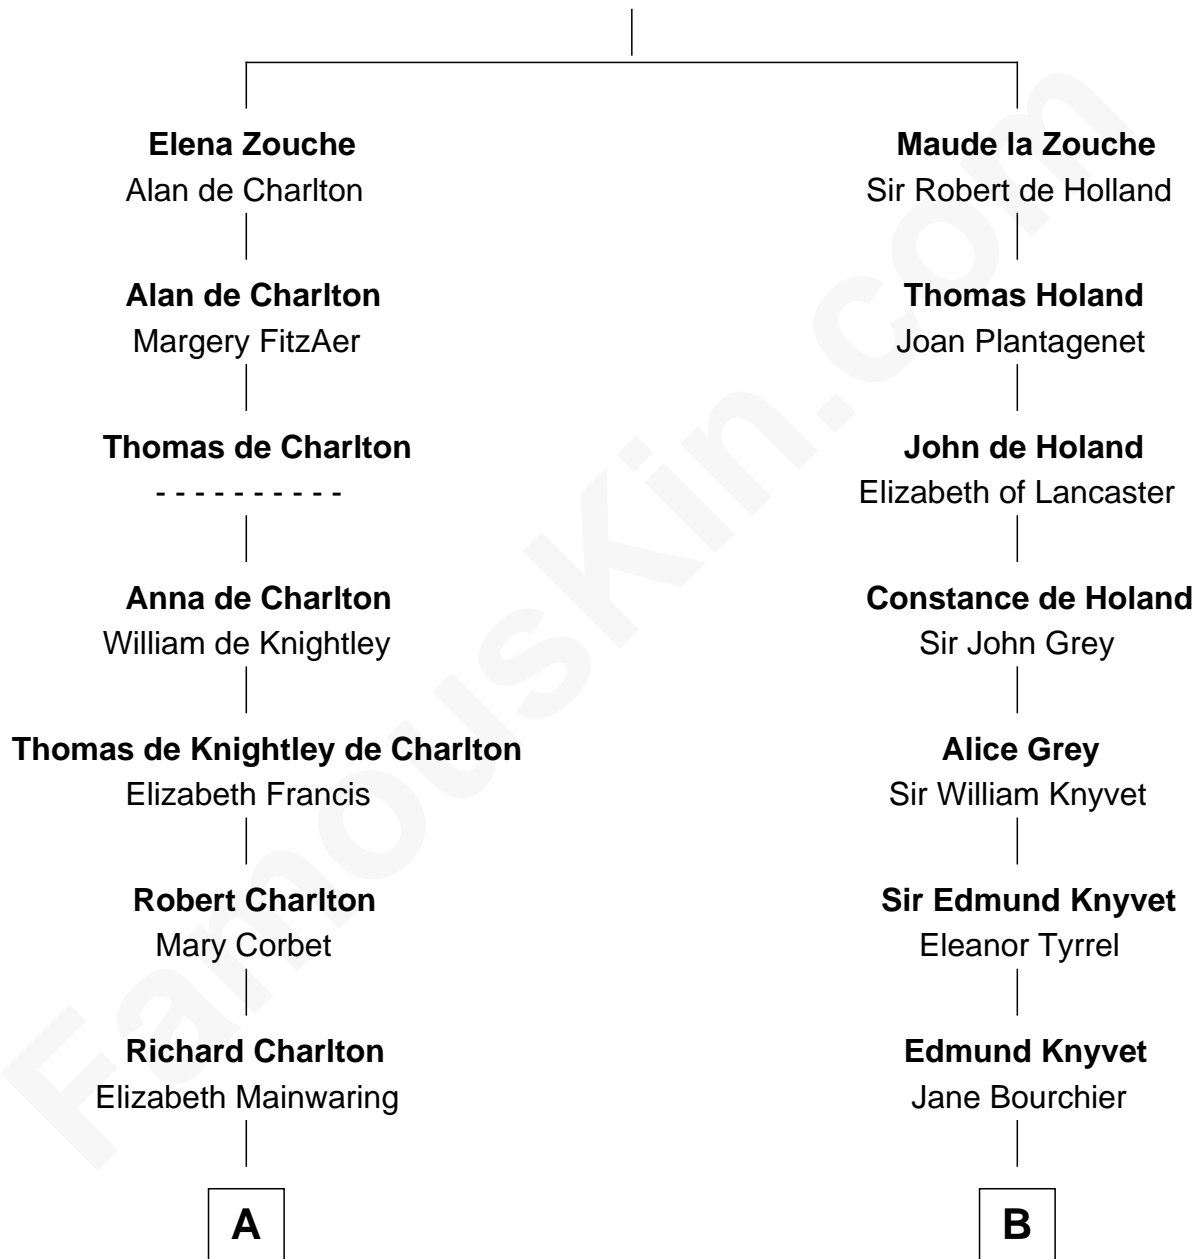

FamousKin.com Relationship Chart of

John Hancock

Signer of the Declaration of Independence

15th cousin 6 times removed of

Story Musgrave

NASA Astronaut

Sir Alan la Zouche

Eleanor de Segrave

C

|
William Gray

Sarah Frances Loring

|
Edward Gray

Elizabeth Gray Story

|
Marguerite Gray

John Butler Swann

|
Marguerite Swann

Percy Musgrave

|
Story Musgrave

NASA Astronaut

FamousKin.com