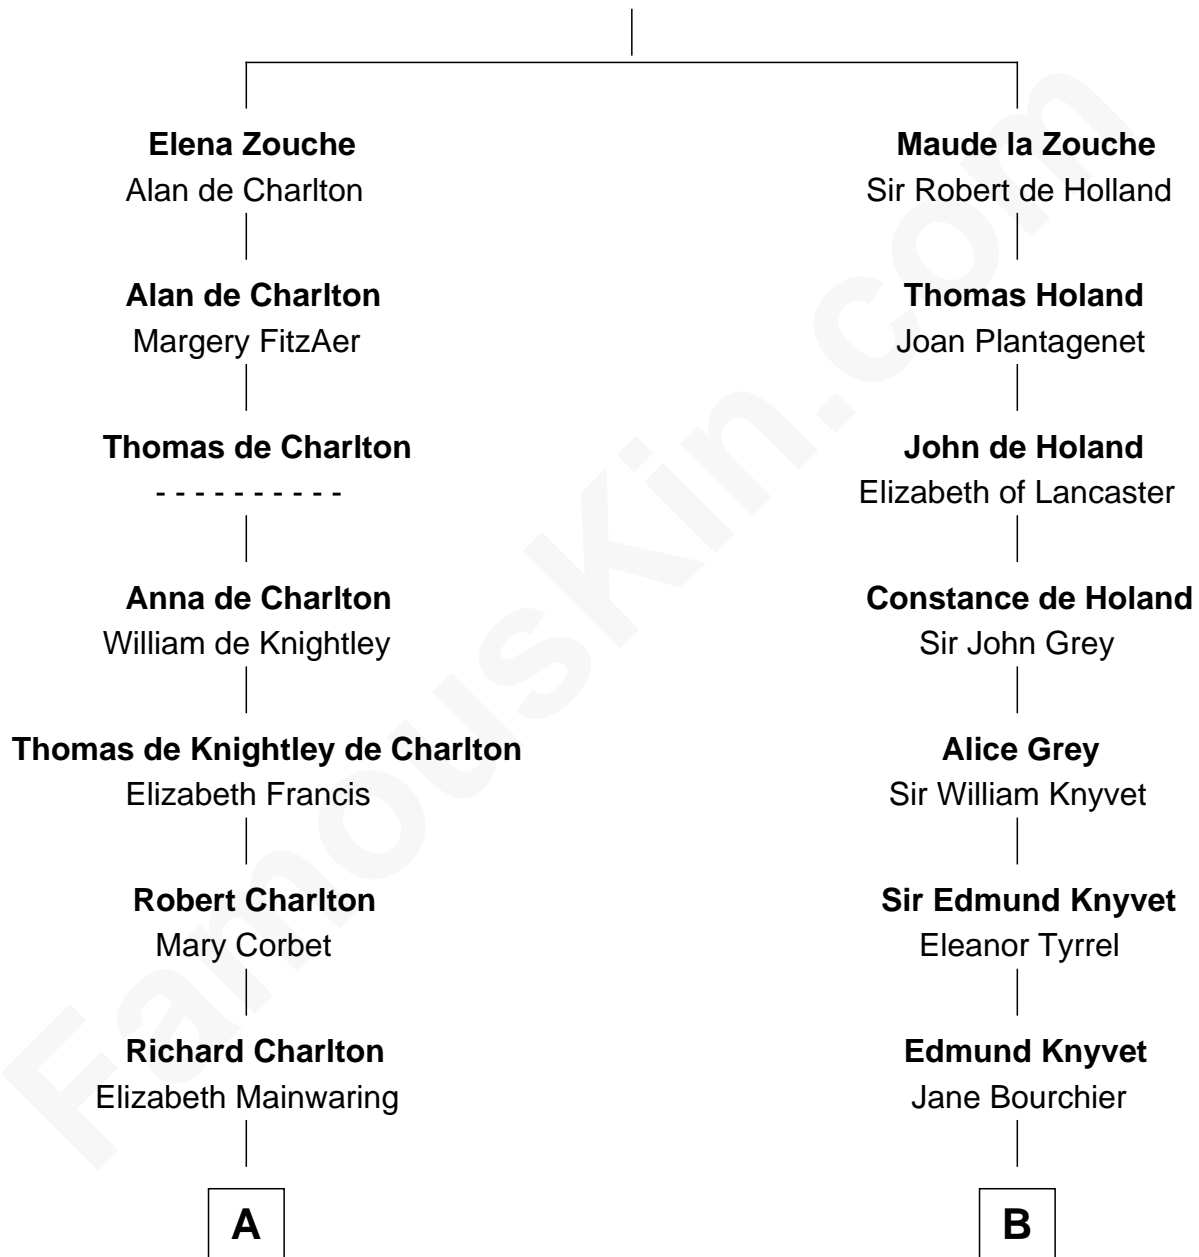

FamousKin.com

Relationship Chart of

John Hancock

Signer of the Declaration of Independence

15th cousin 2 times removed of

Horace Gray

U.S. Supreme Court Justice

Sir Alan la Zouche

Eleanor de Segrave

A

Anne Charlton
Randall Grosvenor

Elizabeth Grosvenor
Thomas Bulkeley

Rev. Edward Bulkeley
Olive Irby

Rev. Peter Bulkeley
Jane Allen

Rev. Edward Bulkeley
Lucian - - - - -

Mary Bulkeley
Rev. Thomas Clarke