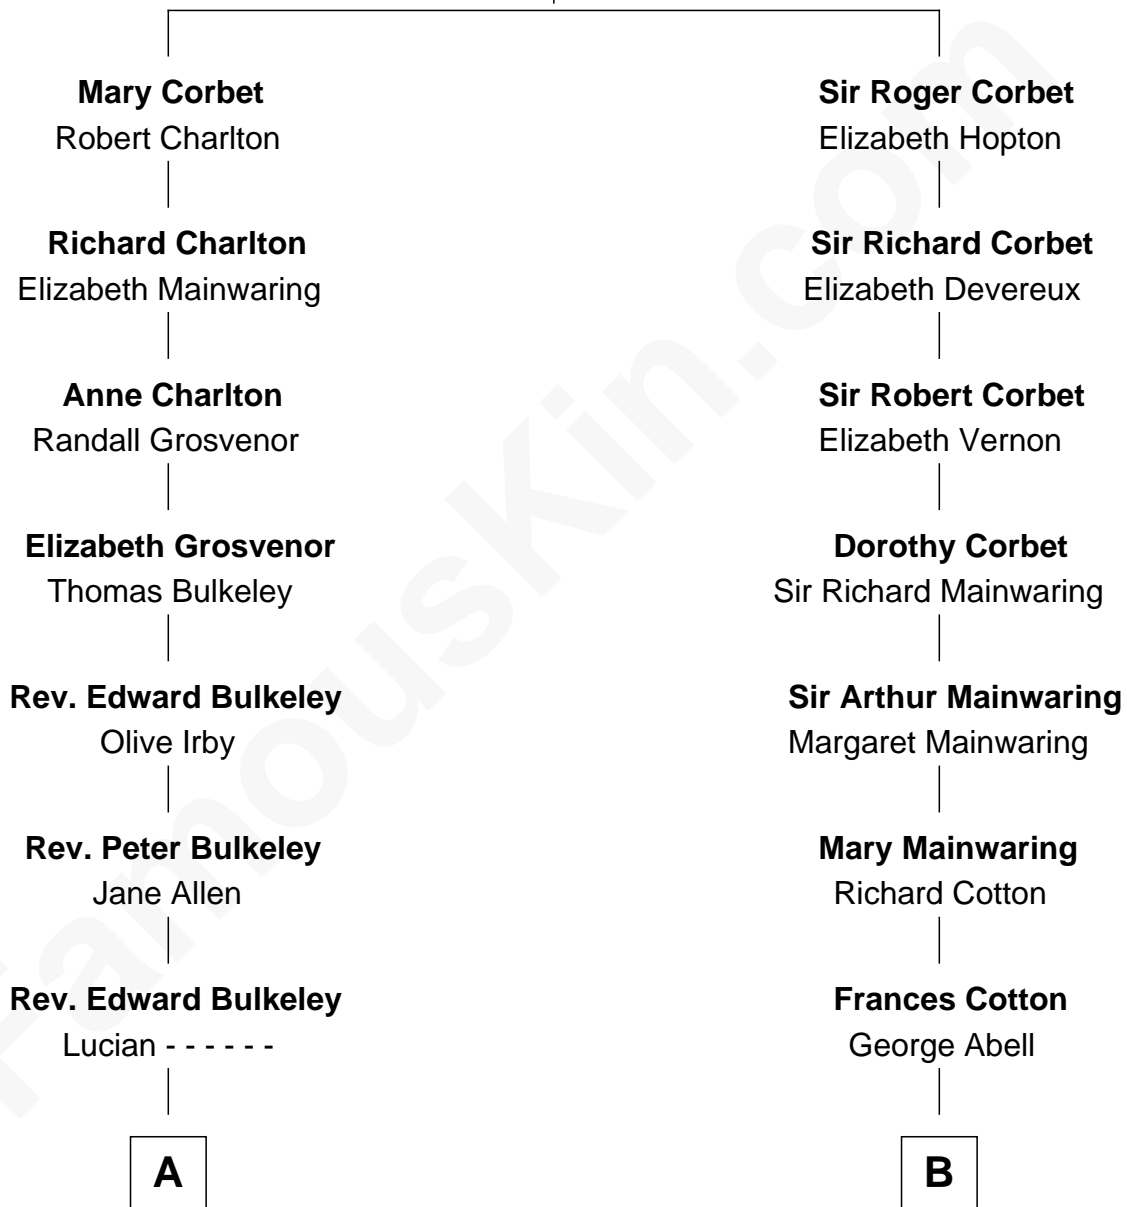

FamousKin.com Relationship Chart of

John Hancock

Signer of the Declaration of Independence

10th cousin 7 times removed of

Elizabeth Montgomery

TV Actress - "Bewitched"

Sir Robert Corbet

Margaret - - - - -

A

Mary Bulkeley
Rev. Thomas Clarke

Elizabeth Clarke
John Hancock

Rev. John Hancock
Mary Hawke

John Hancock
Signer of Declaration of Independence

B

Robert Abell
Joanna - - - - -

Mary Abell
Rev. Samuel Luther