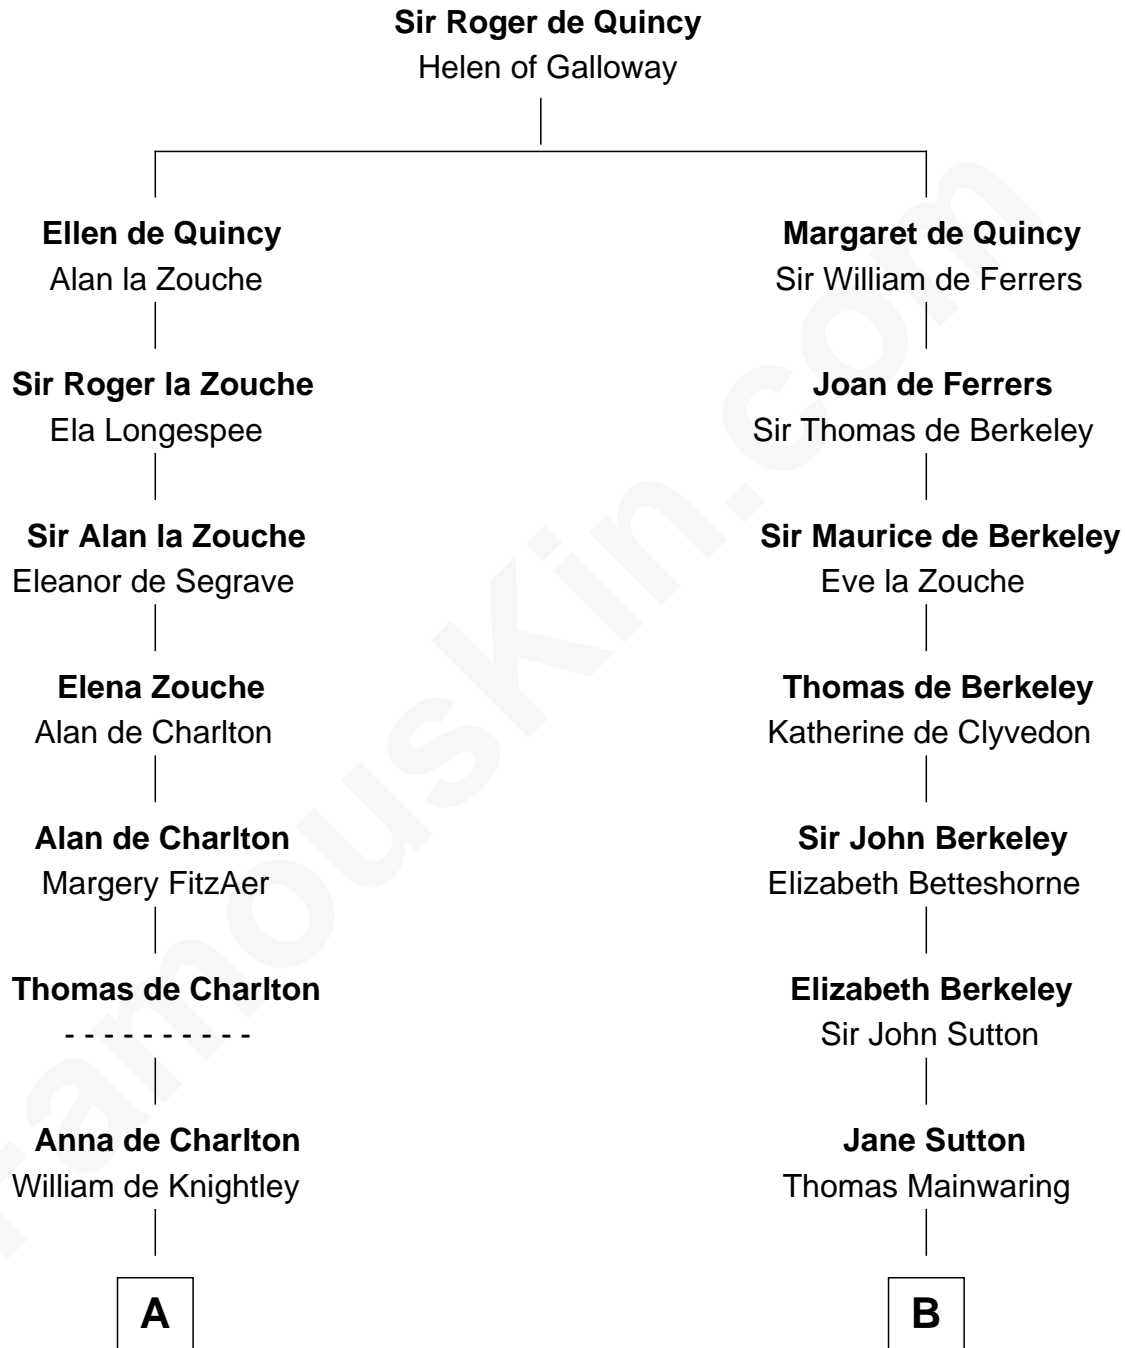

FamousKin.com

Relationship Chart of

John Hancock

Signer of the Declaration of Independence

18th cousin 3 times removed of

Elizabeth Montgomery
TV Actress - "Bewitched"

C

Rev. John Hancock

Mary Hawke

John Hancock

Signer of Declaration of Independence

D

Nathan Barney

Hannah Carey

Nathan Barney

Mary A. Deverell