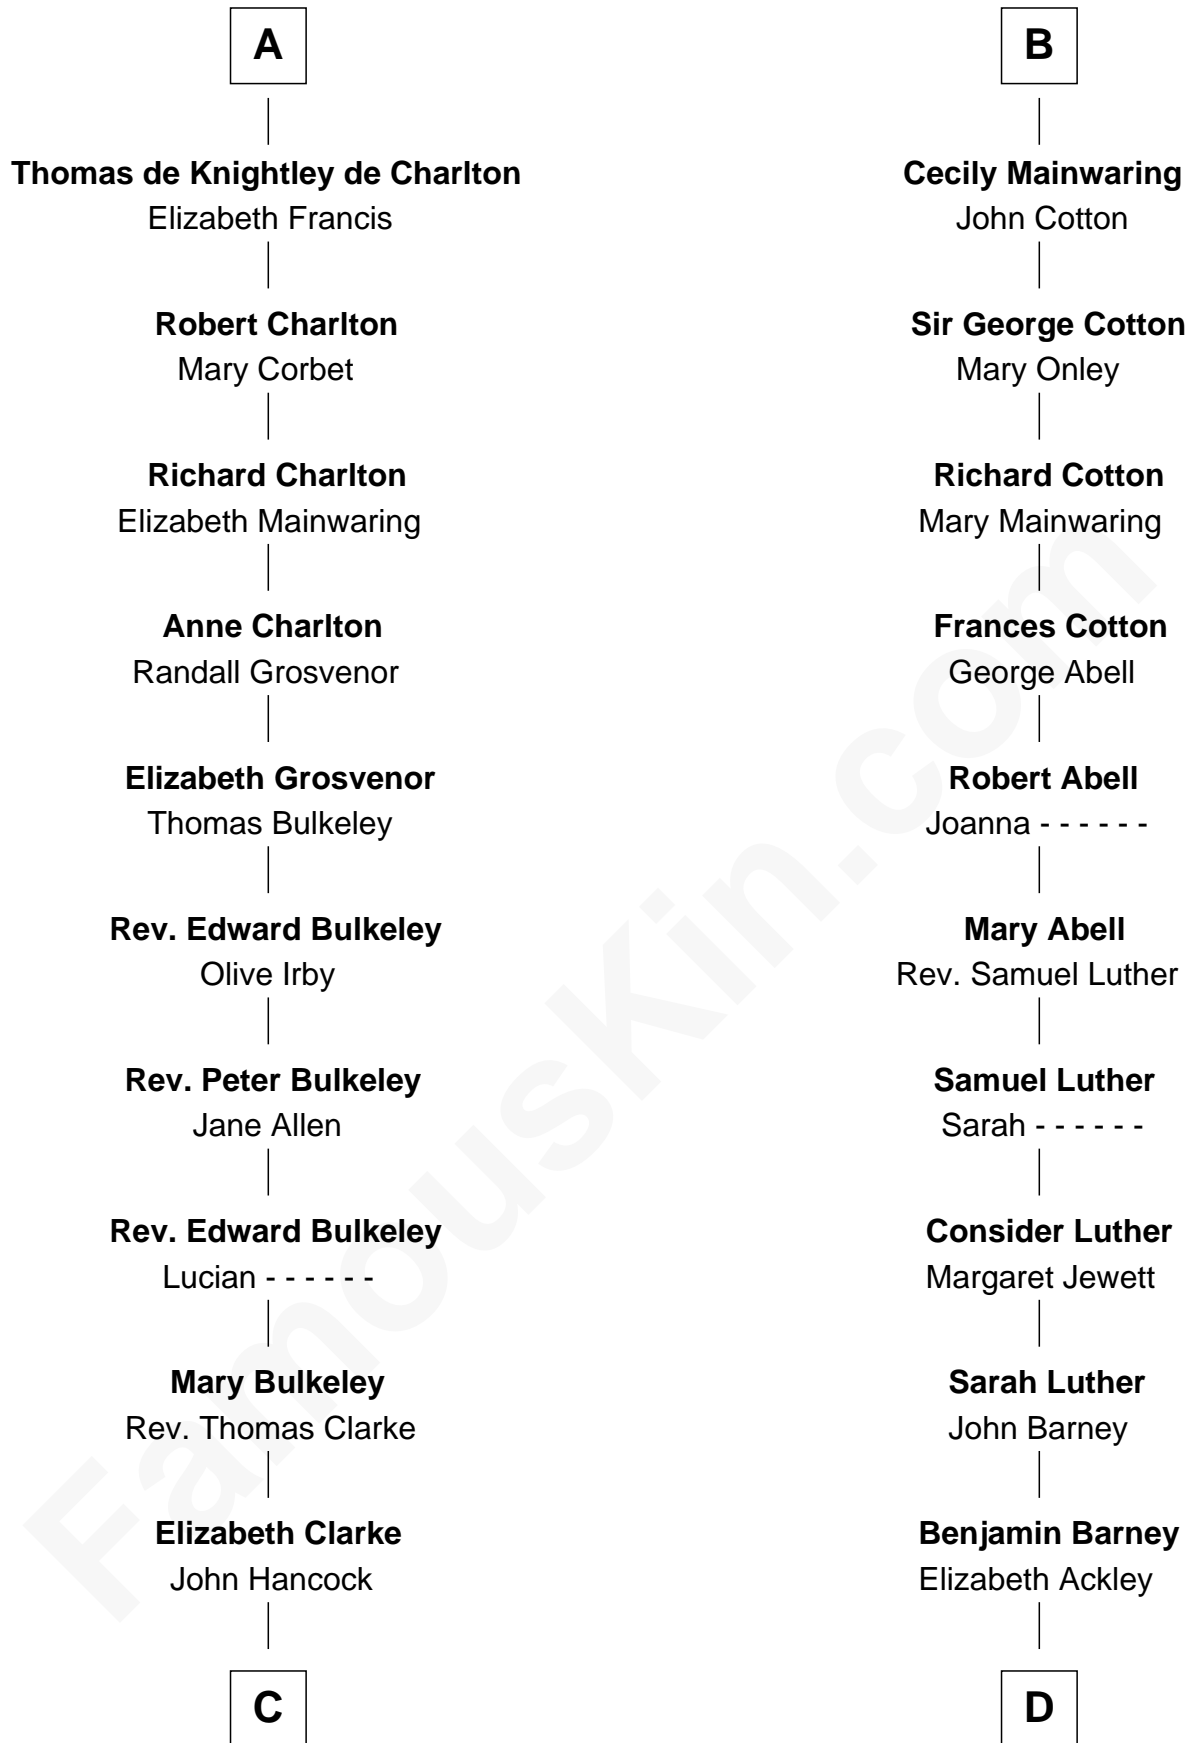

FamousKin.com

Relationship Chart of

John Hancock

Signer of the Declaration of Independence

18th cousin 3 times removed of

Elizabeth Montgomery
TV Actress - "Bewitched"

C

Rev. John Hancock

Mary Hawke

John Hancock

Signer of Declaration of Independence

D

Nathan Barney

Hannah Carey

Nathan Barney

Mary A. Deverell