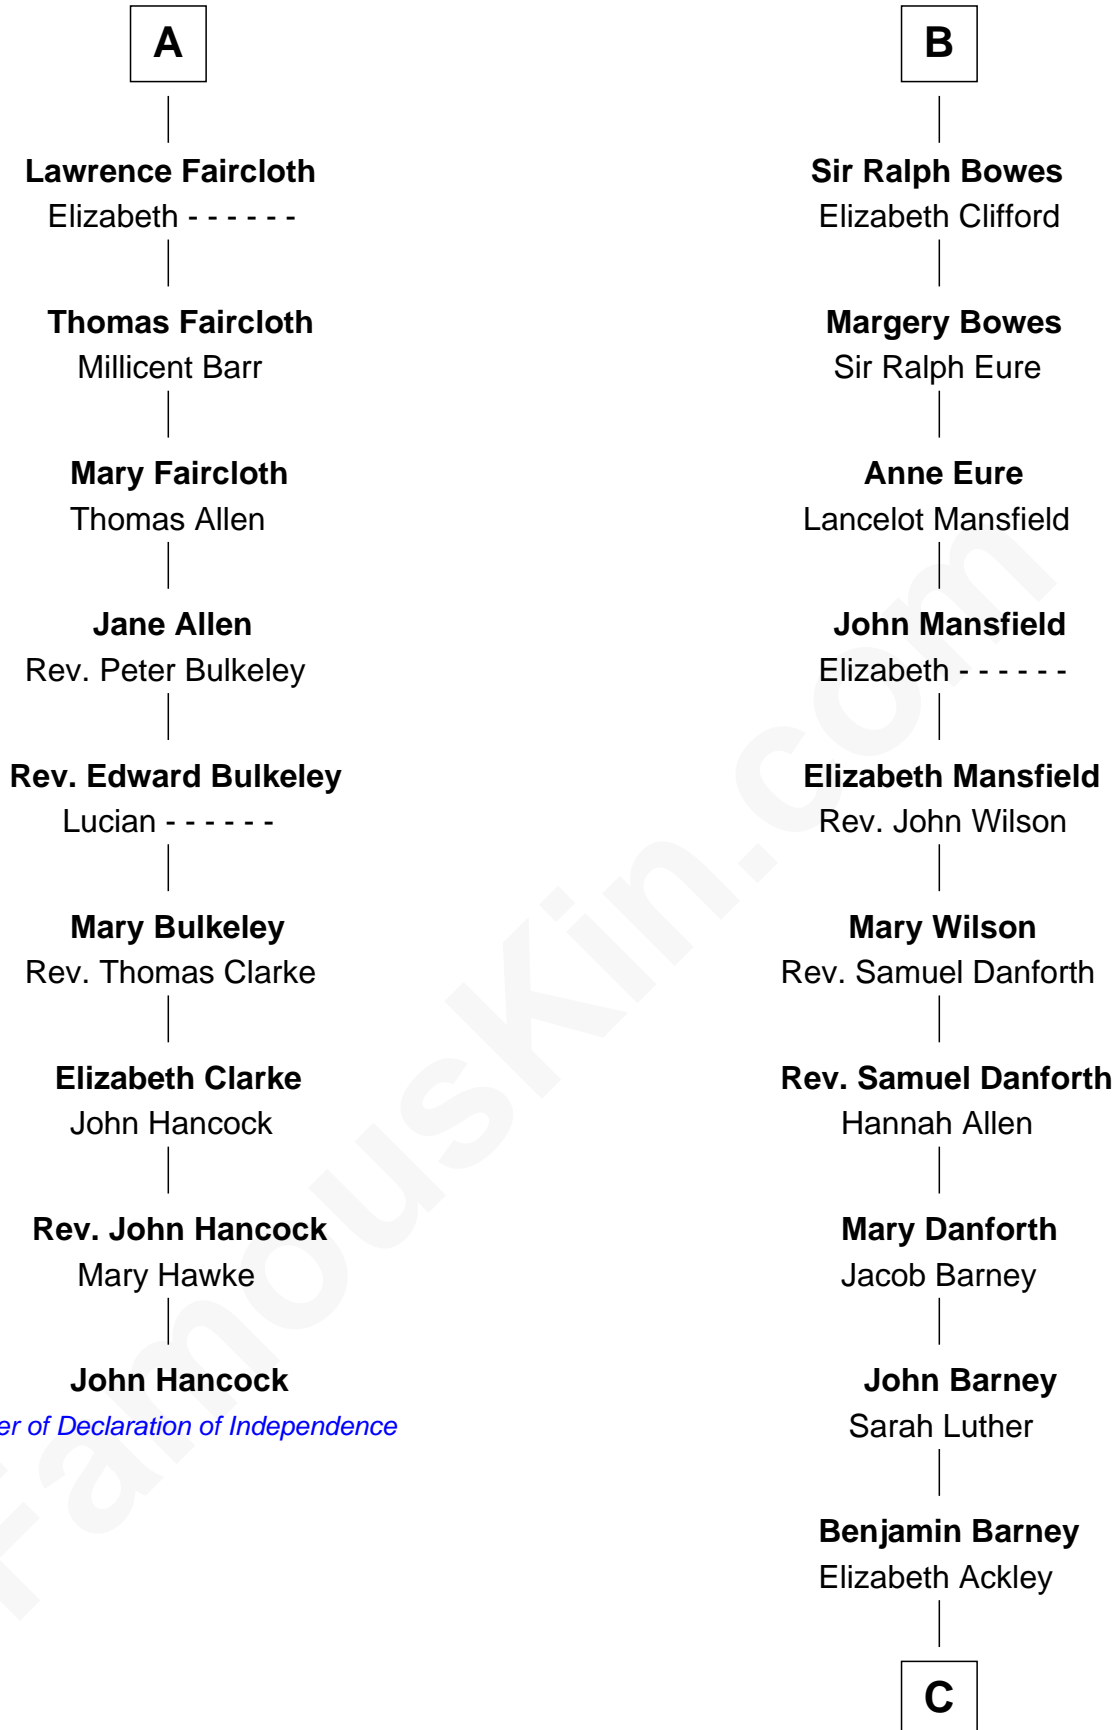

# FamousKin.com Relationship Chart of

**John Hancock**

*Signer of the Declaration of Independence*

15th cousin 6 times removed of

**Elizabeth Montgomery**

*TV Actress - "Bewitched"*

**C**

**Nathan Barney**

Hannah Carey

**Nathan Barney**

Mary A. Deverell

**Mary Weed Barney**

Henry Montgomery

**Henry Montgomery**

Elizabeth Bryan Allen

**Elizabeth Montgomery**