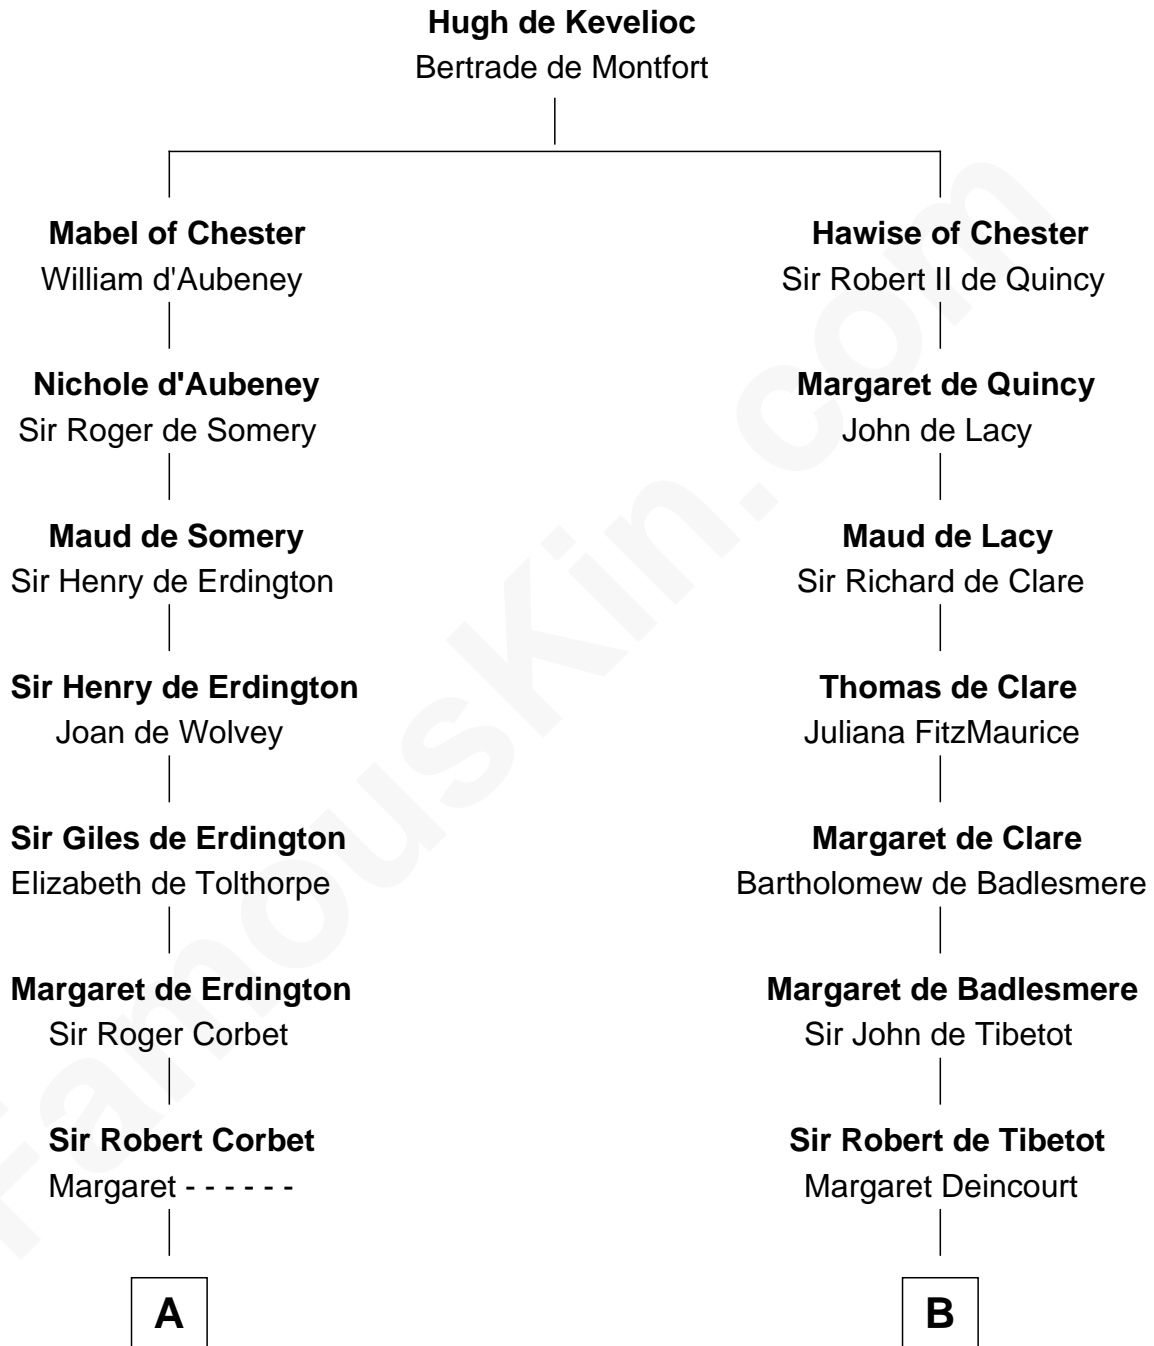

FamousKin.com

Relationship Chart of

John Hancock

Signer of the Declaration of Independence

16th cousin 1 time removed of

Rev. George Burroughs

Executed for Witchcraft, Salem 1692

A