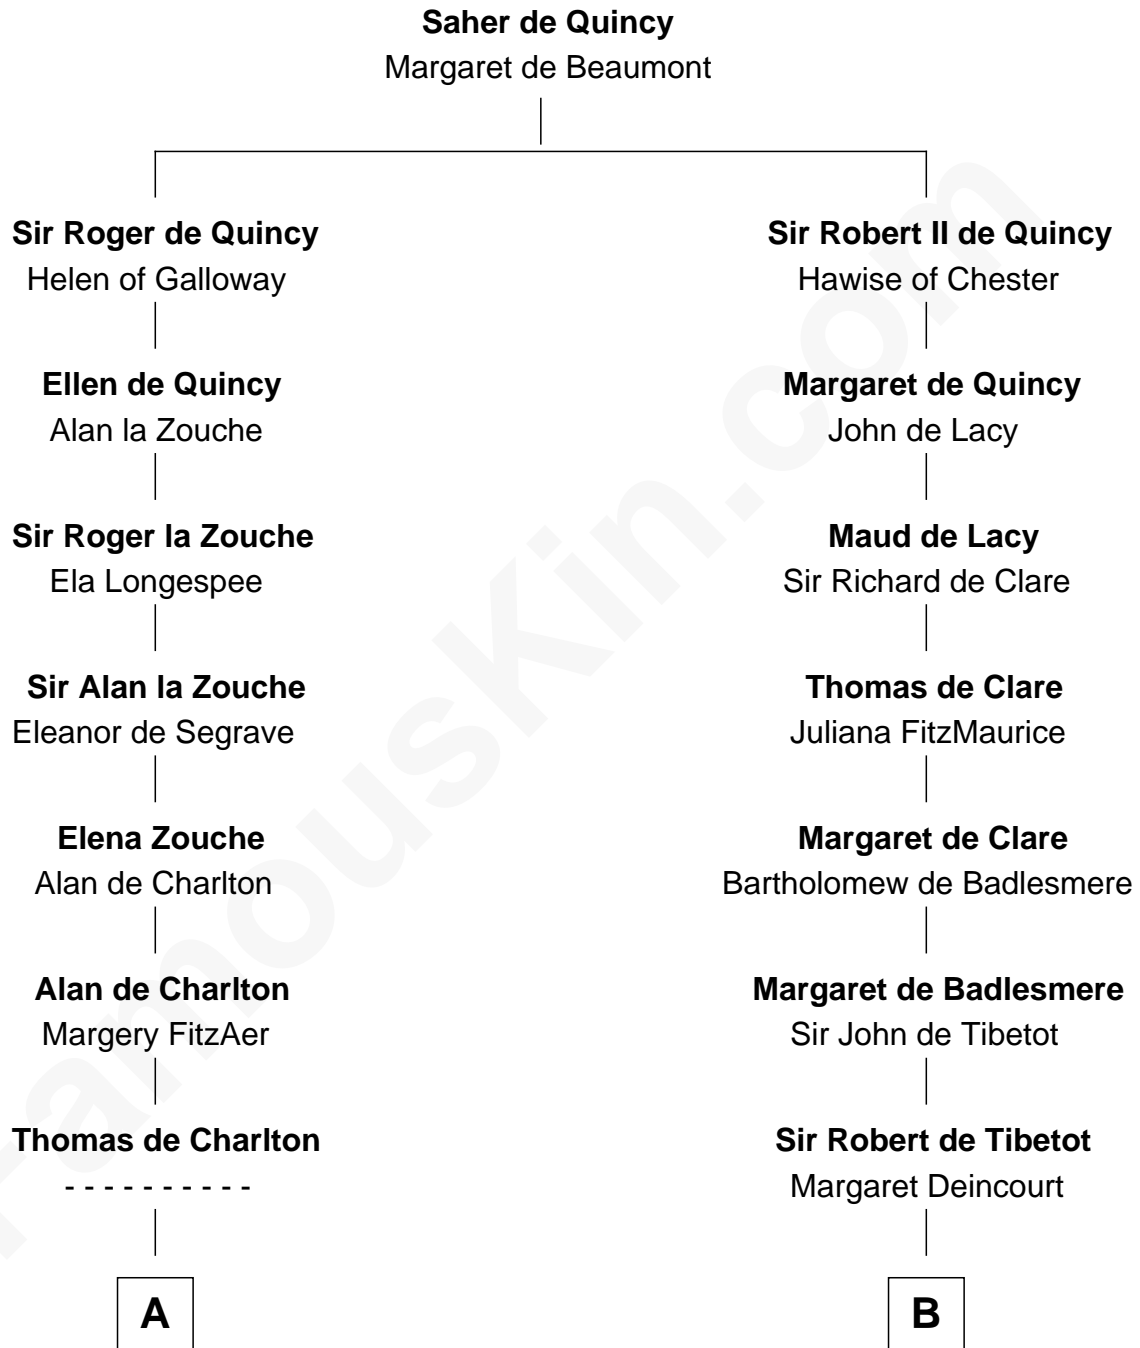

FamousKin.com

Relationship Chart of

John Hancock

Signer of the Declaration of Independence

16th cousin 3 times removed of

Rev. George Burroughs

Executed for Witchcraft, Salem 1692

C

—
Elizabeth Clarke

John Hancock

—
Rev. John Hancock

Mary Hawke

—
John Hancock

Signer of Declaration of Independence

FamousKin.com