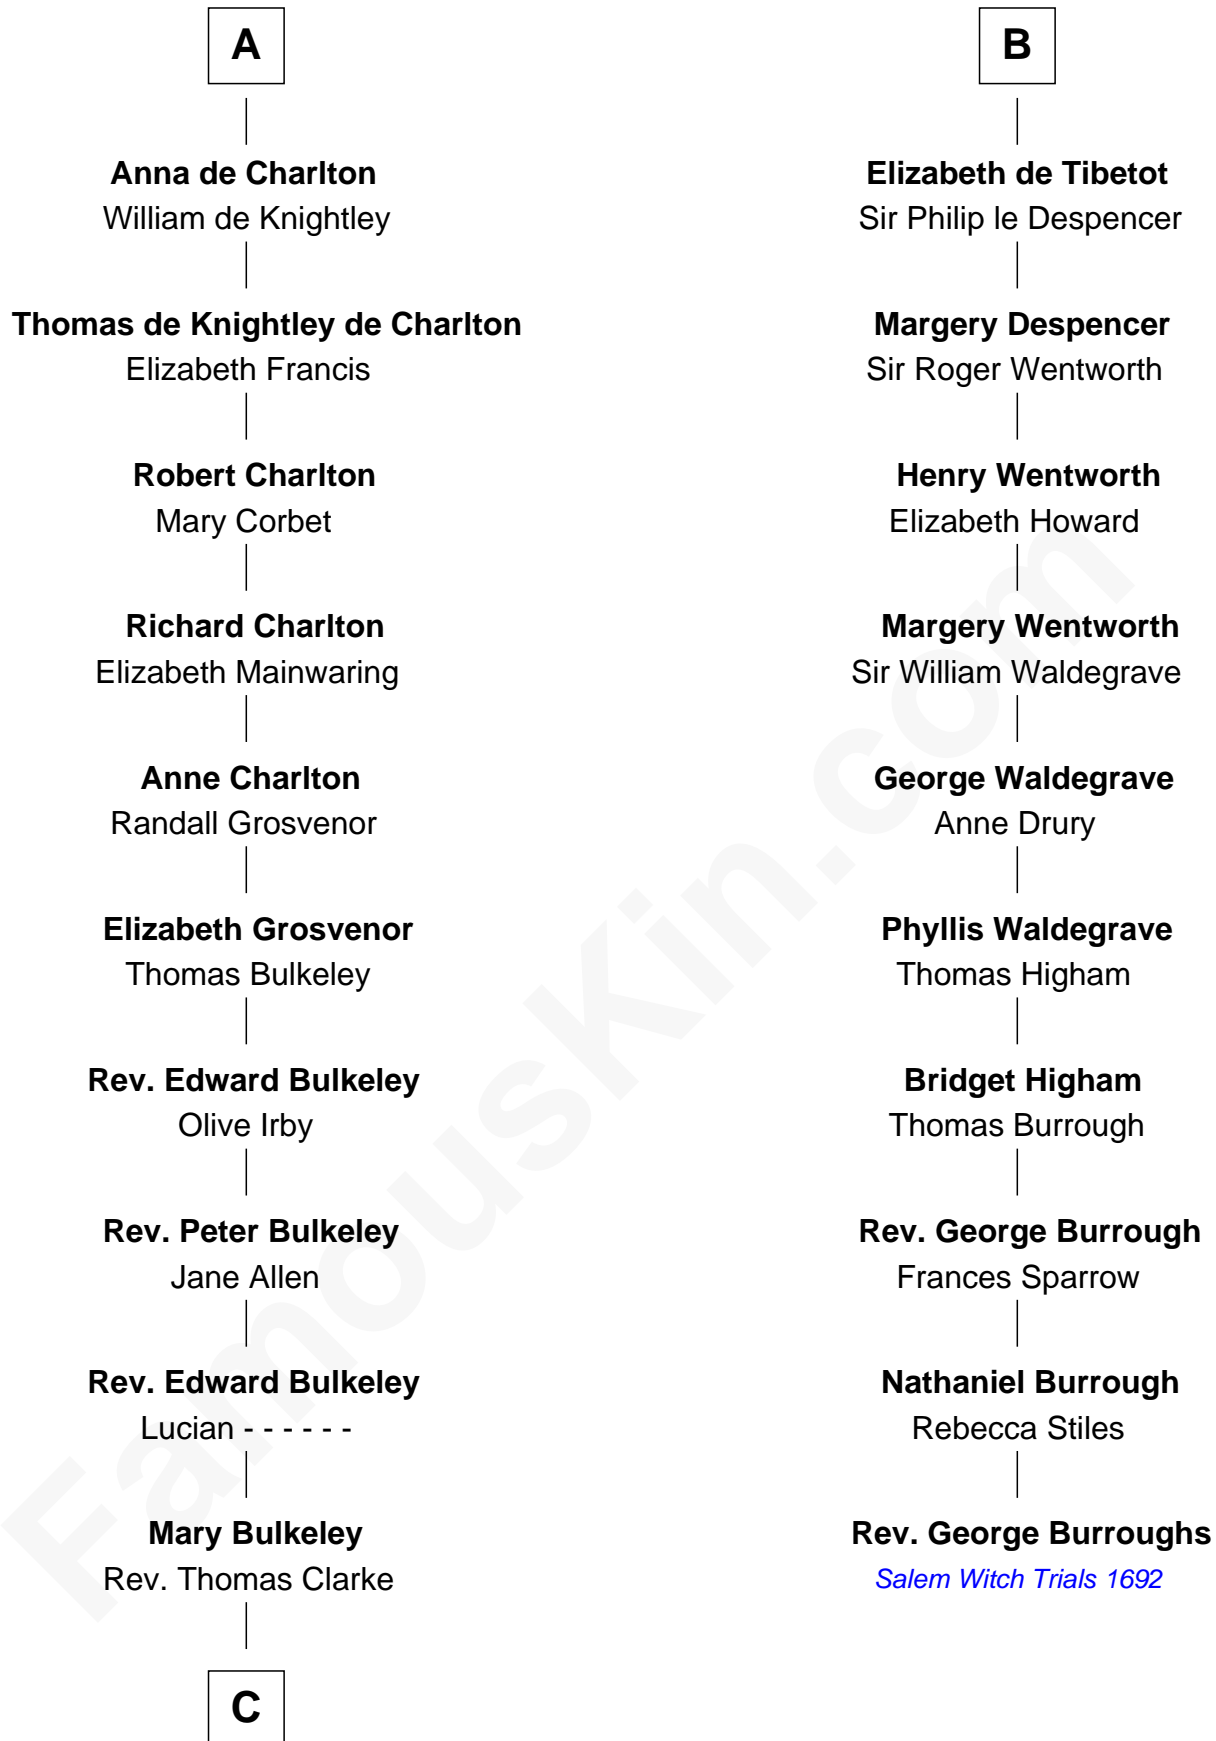

FamousKin.com

Relationship Chart of

John Hancock

Signer of the Declaration of Independence

16th cousin 3 times removed of

Rev. George Burroughs

Executed for Witchcraft, Salem 1692

C

—
Elizabeth Clarke

John Hancock

—
Rev. John Hancock

Mary Hawke

—
John Hancock

Signer of Declaration of Independence

FamousKin.com