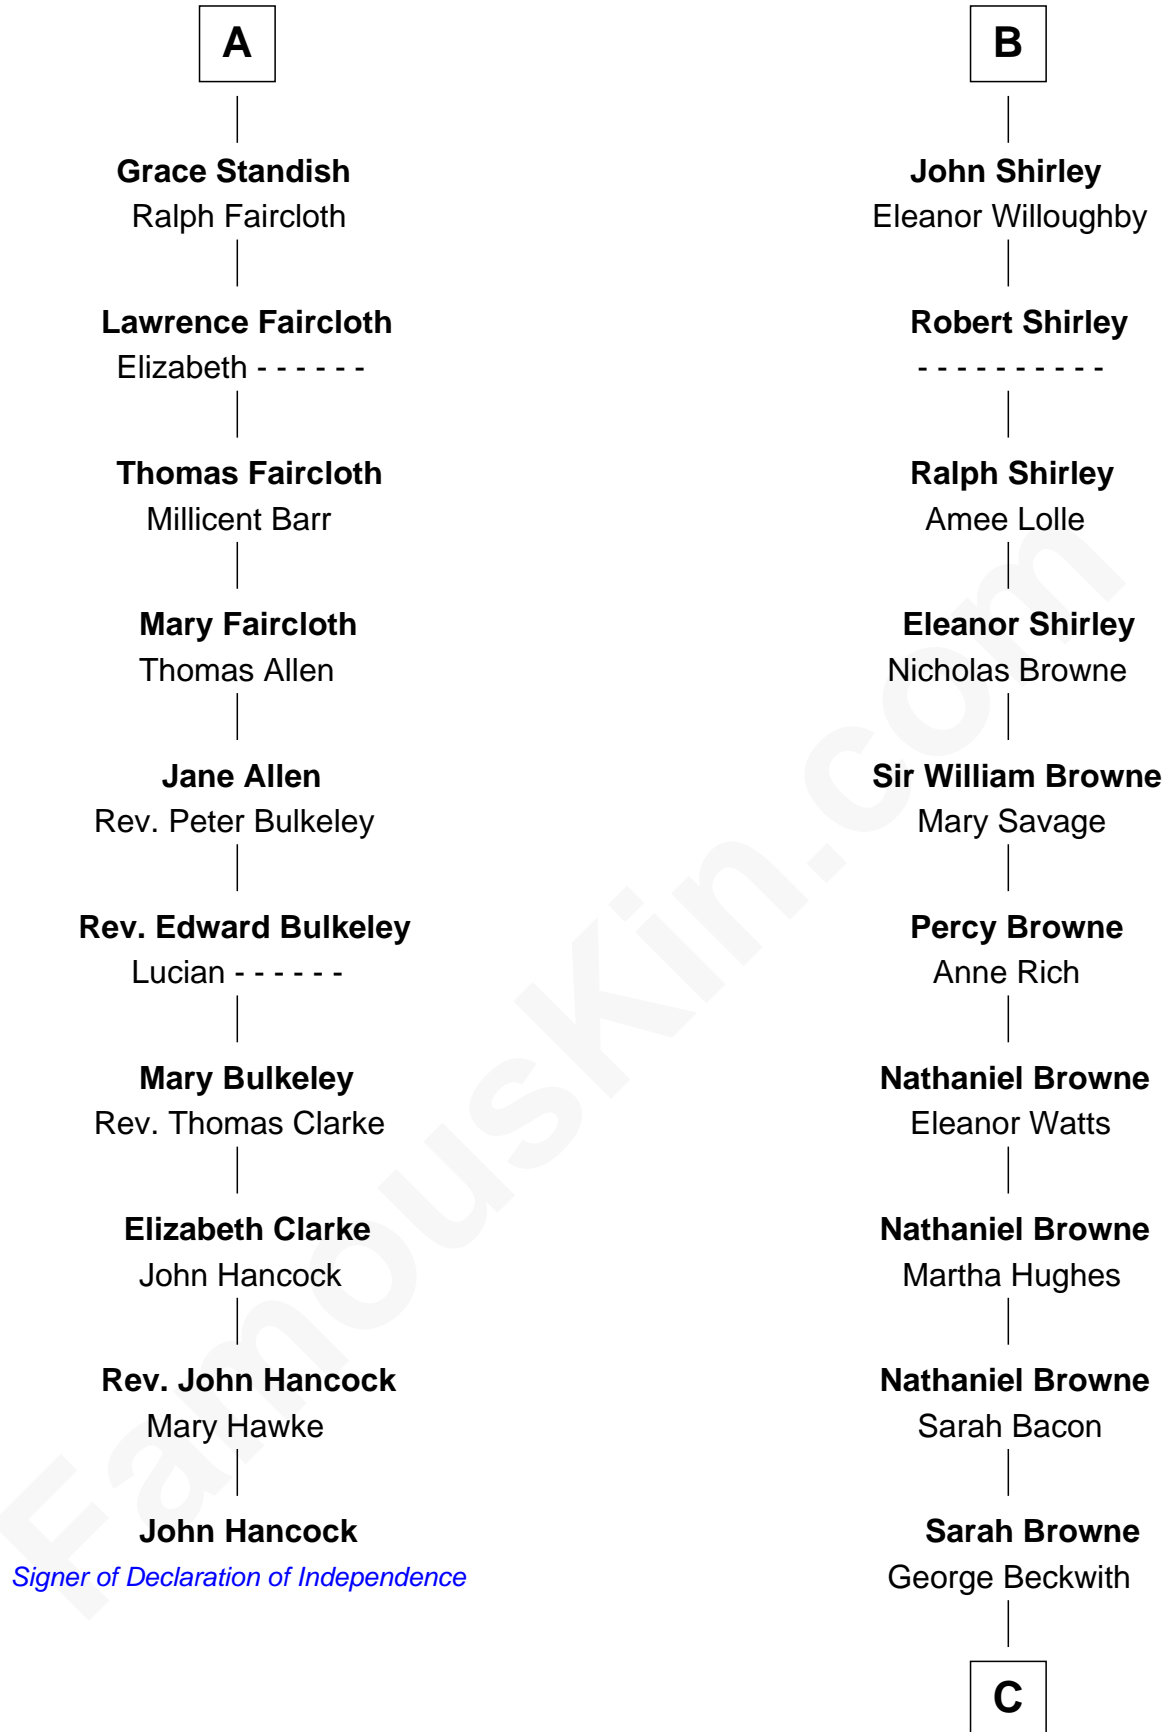

FamousKin.com

Relationship Chart of

John Hancock

Signer of the Declaration of Independence

16th cousin 4 times removed of

William Henry Moore

Co-Founder, U.S. Steel and Nabisco

C

George Beckwith

Rachel Marsh

George Beckwith

Mary Bradley

Rachael Arvilla Beckwith

Nathaniel Ford Moore

William Henry Moore

Co-Founder, U.S. Steel and Nabisco