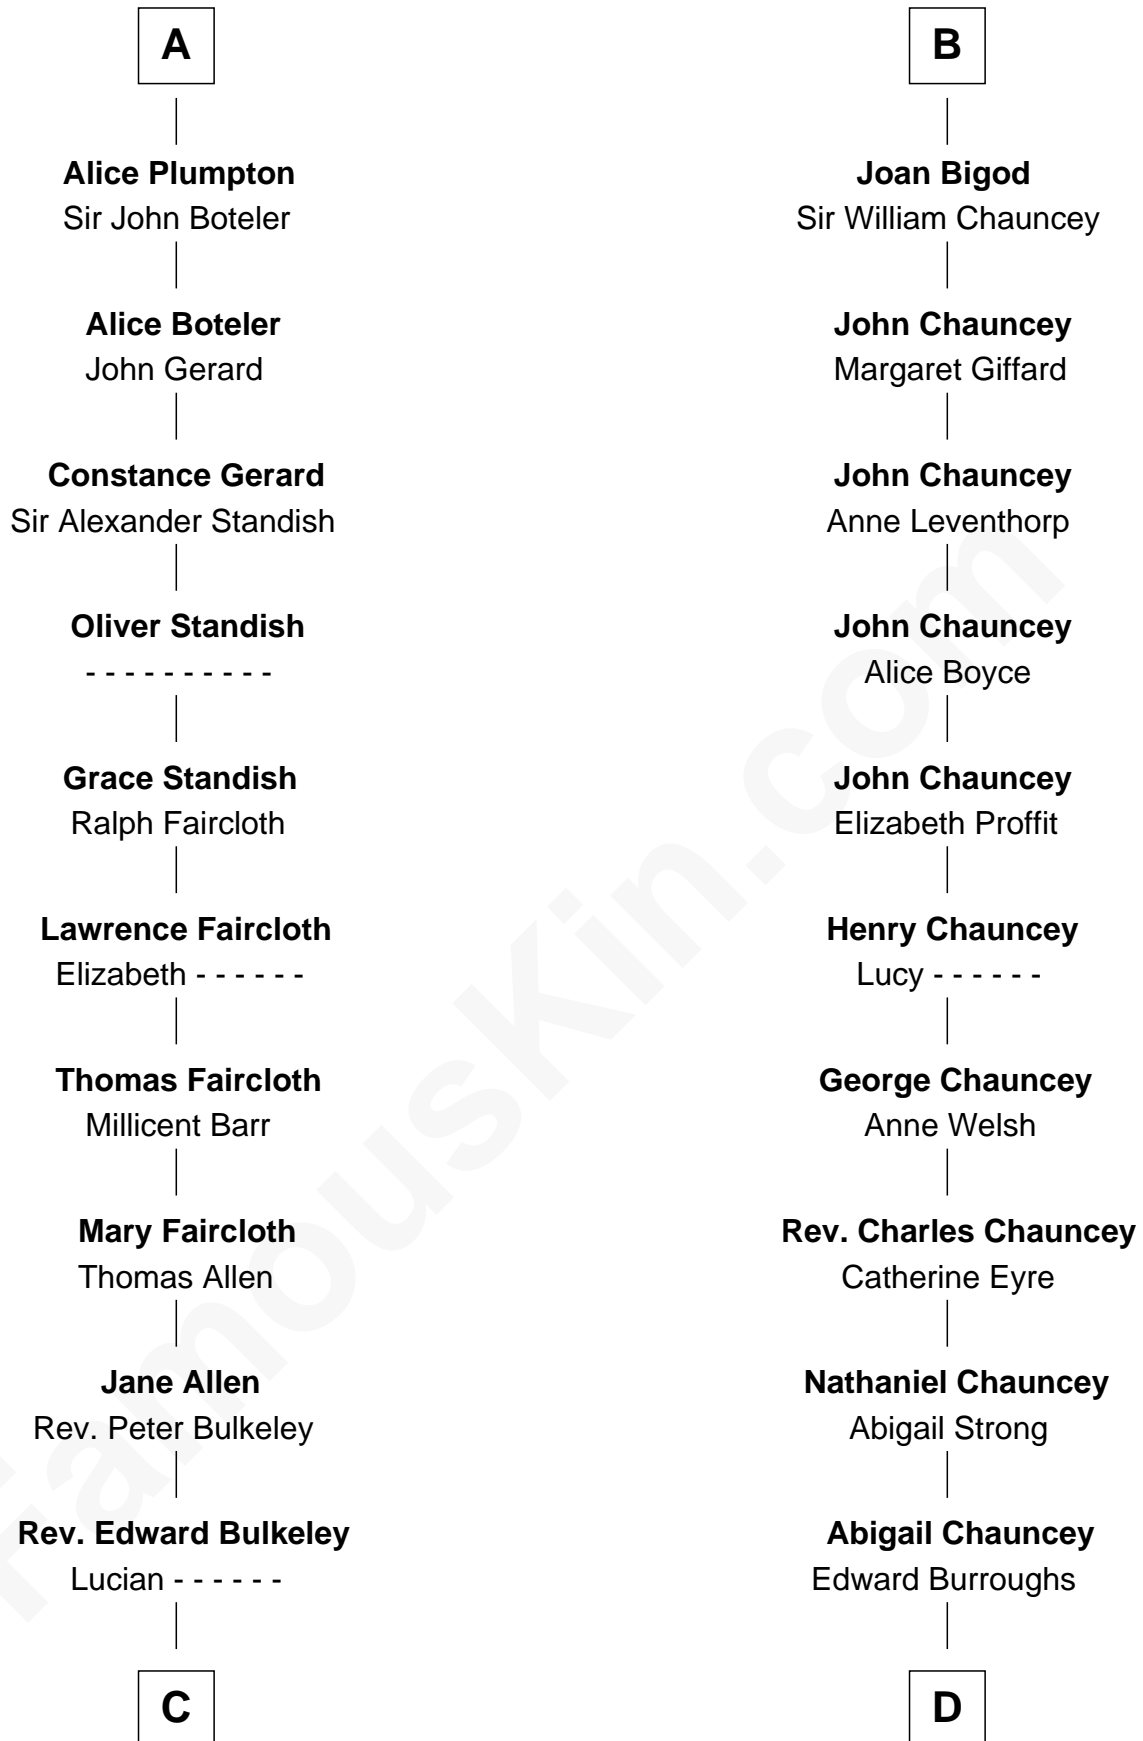

FamousKin.com

Relationship Chart of

John Hancock

Signer of the Declaration of Independence

20th cousin 1 time removed of

Frederick Law Olmsted
Landscape Architect

C

Mary Bulkeley
Rev. Thomas Clarke

Elizabeth Clarke
John Hancock

Rev. John Hancock
Mary Hawke

John Hancock
Signer of Declaration of Independence

D

Abigail Burroughs
Jotham Ives

Abigail Ives
Amos Doolittle

Abigail Anne Doolittle
Samuel Hull

Charlotte Law Hull
John Olmsted

Frederick Law Olmsted
Landscape Architect