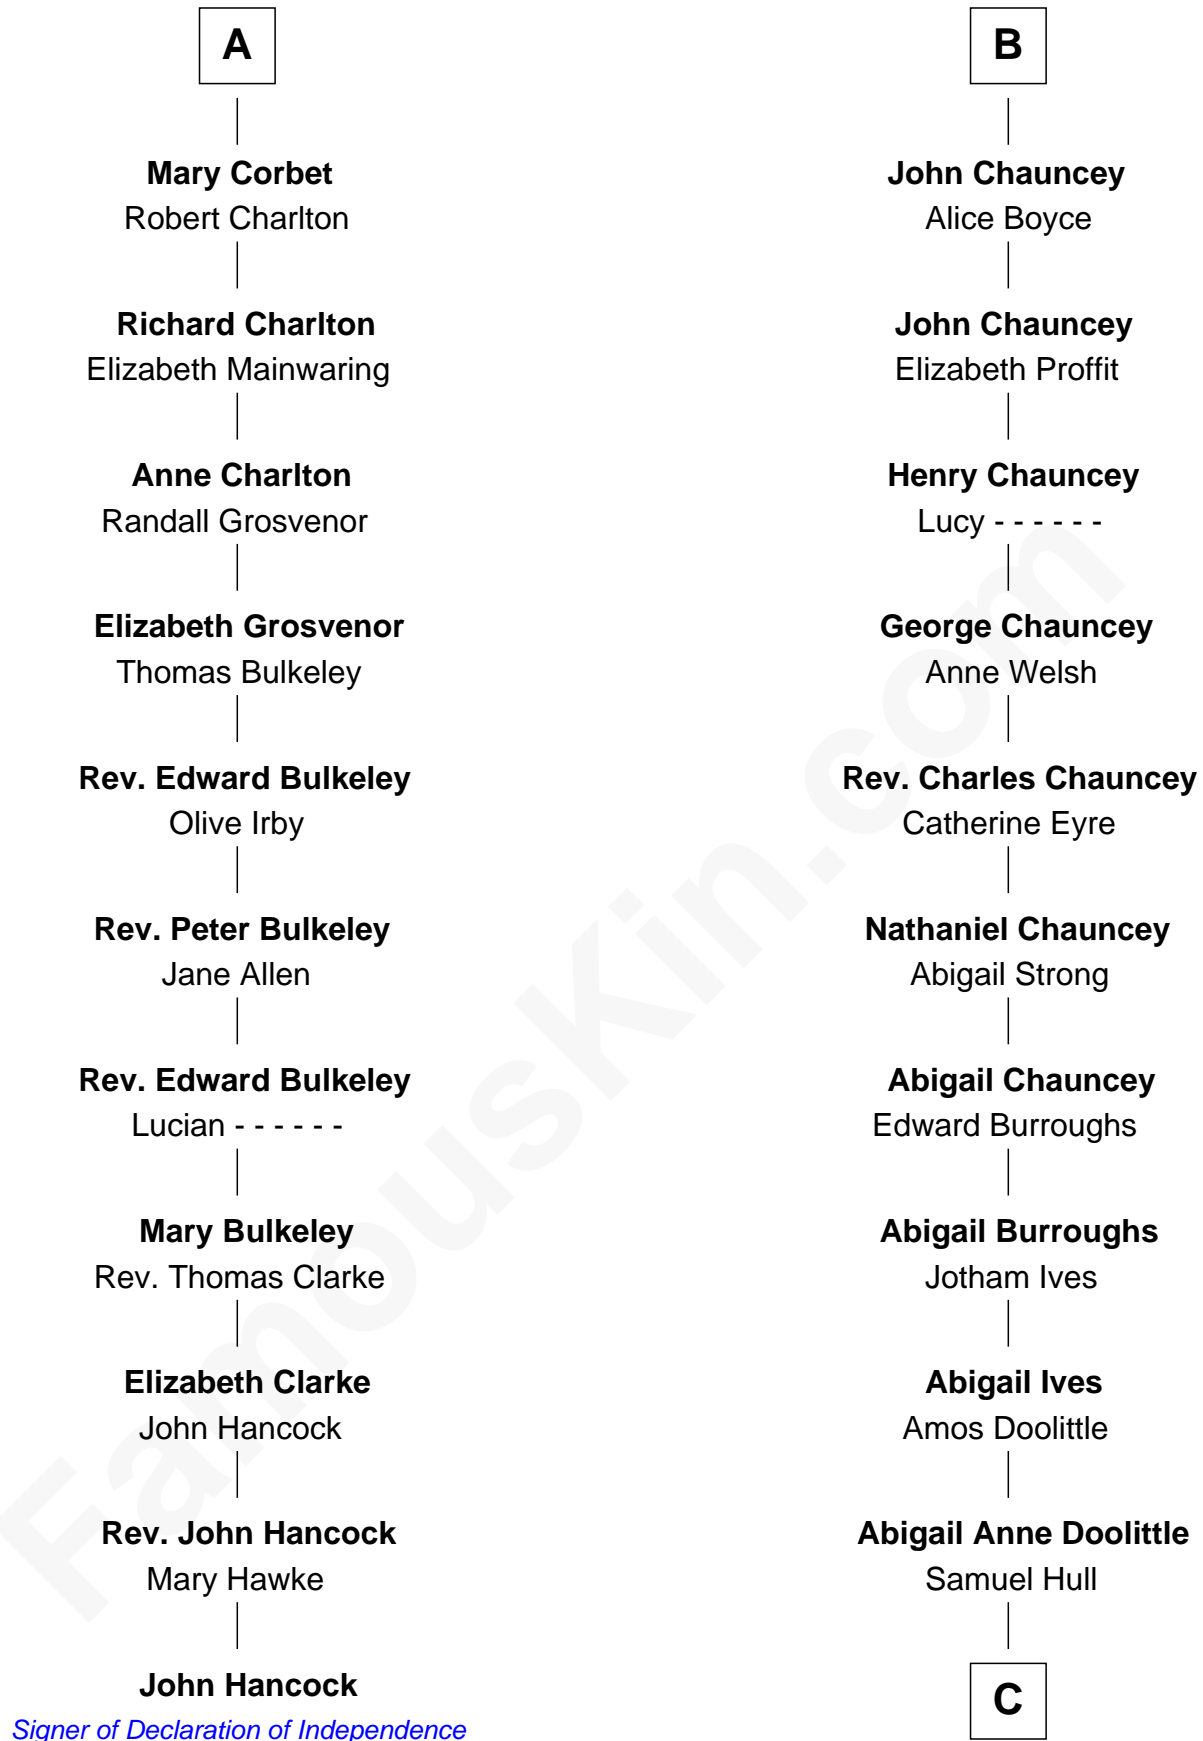

# FamousKin.com Relationship Chart of

**John Hancock**

*Signer of the Declaration of Independence*

17th cousin 1 time removed of

**Frederick Law Olmsted**

*Landscape Architect*

**Hugh de Kevelioc**  
Bertrade de Montfort

**C**

Charlotte Law Hull

John Olmsted

Frederick Law Olmsted

*Landscape Architect*

FamousKin.com