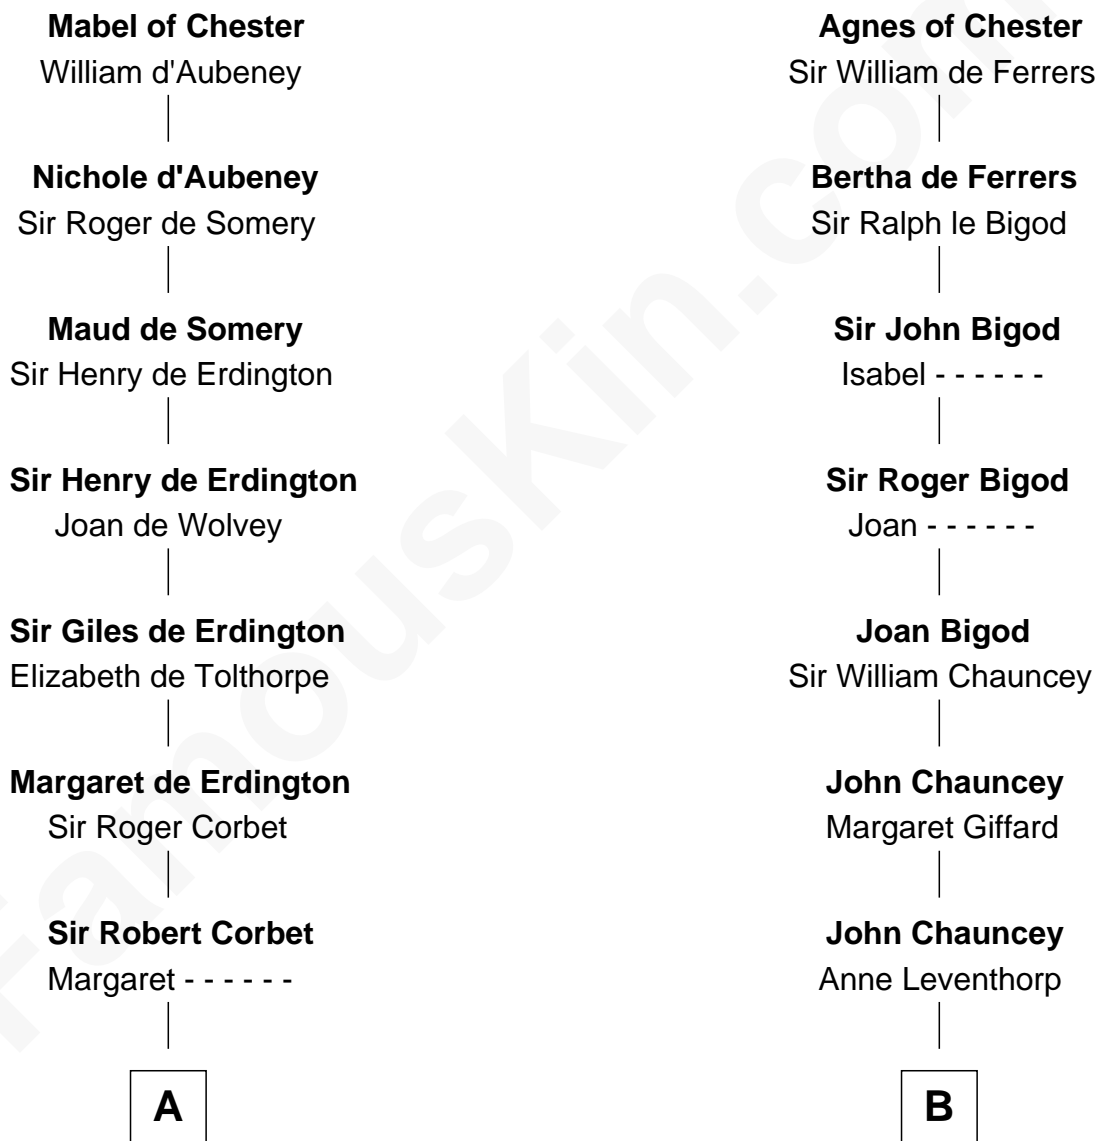

# FamousKin.com Relationship Chart of

**John Hancock**

*Signer of the Declaration of Independence*

17th cousin 1 time removed of

**Frederick Law Olmsted**

*Landscape Architect*

**Hugh de Kevelioc**  
Bertrade de Montfort

**C**

Charlotte Law Hull

John Olmsted

Frederick Law Olmsted

*Landscape Architect*

FamousKin.com