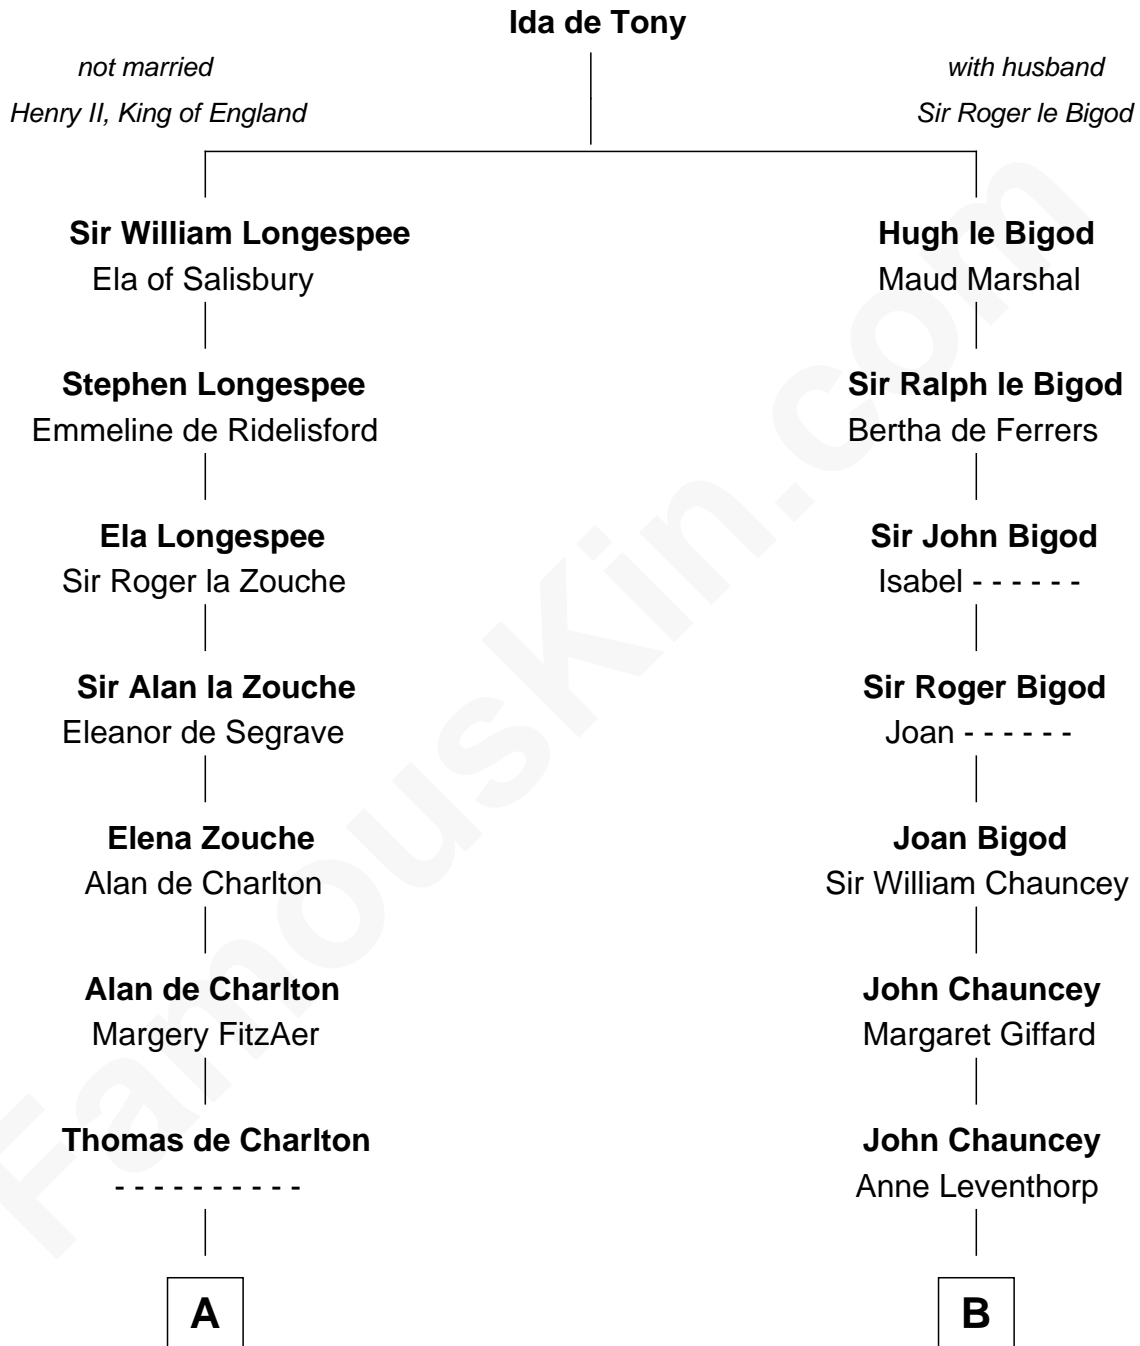

FamousKin.com Relationship Chart of

John Hancock

Signer of the Declaration of Independence

18th cousin 1 time removed of

Frederick Law Olmsted

Landscape Architect

C

Elizabeth Clarke

John Hancock

Rev. John Hancock

Mary Hawke

John Hancock

Signer of Declaration of Independence

D

Charlotte Law Hull

John Olmsted