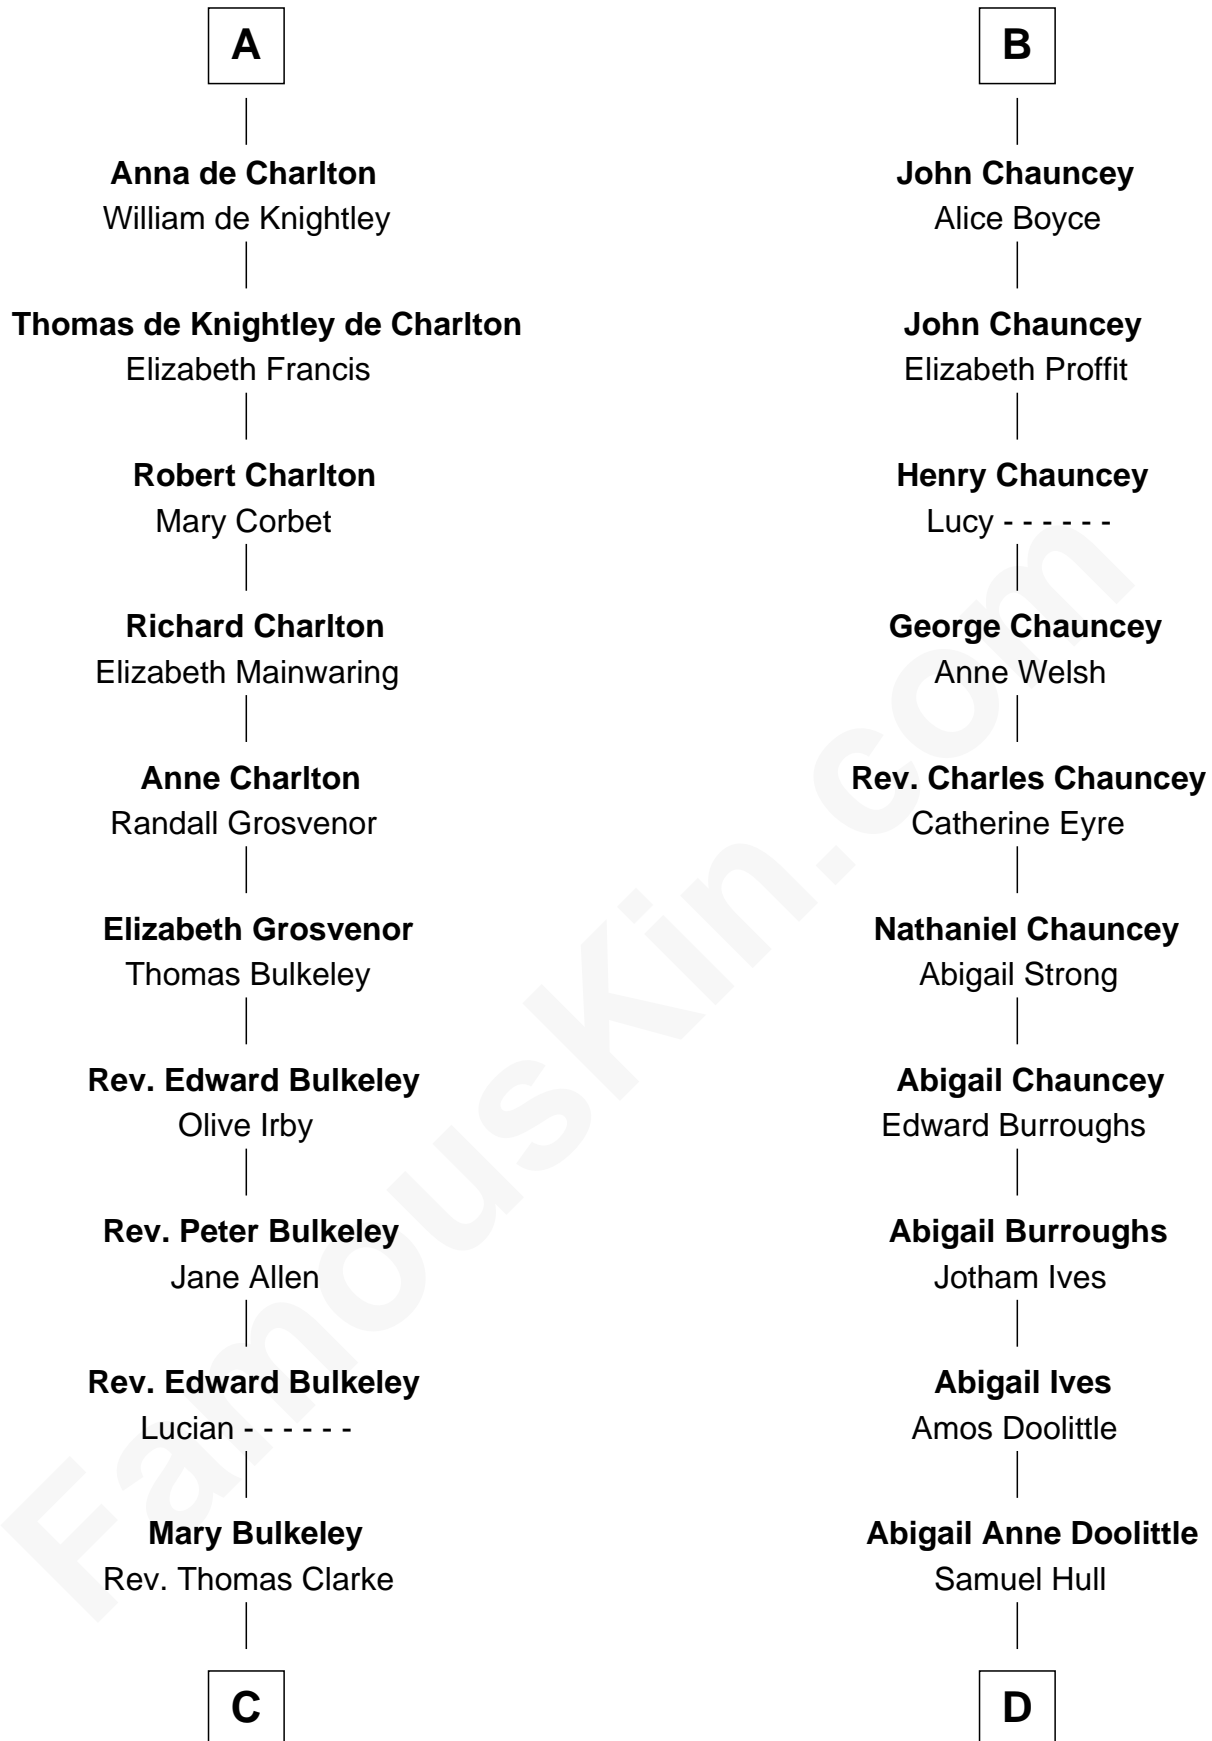

FamousKin.com Relationship Chart of

John Hancock

Signer of the Declaration of Independence

18th cousin 1 time removed of

Frederick Law Olmsted

Landscape Architect

C

Elizabeth Clarke

John Hancock

Rev. John Hancock

Mary Hawke

John Hancock

Signer of Declaration of Independence

D

Charlotte Law Hull

John Olmsted