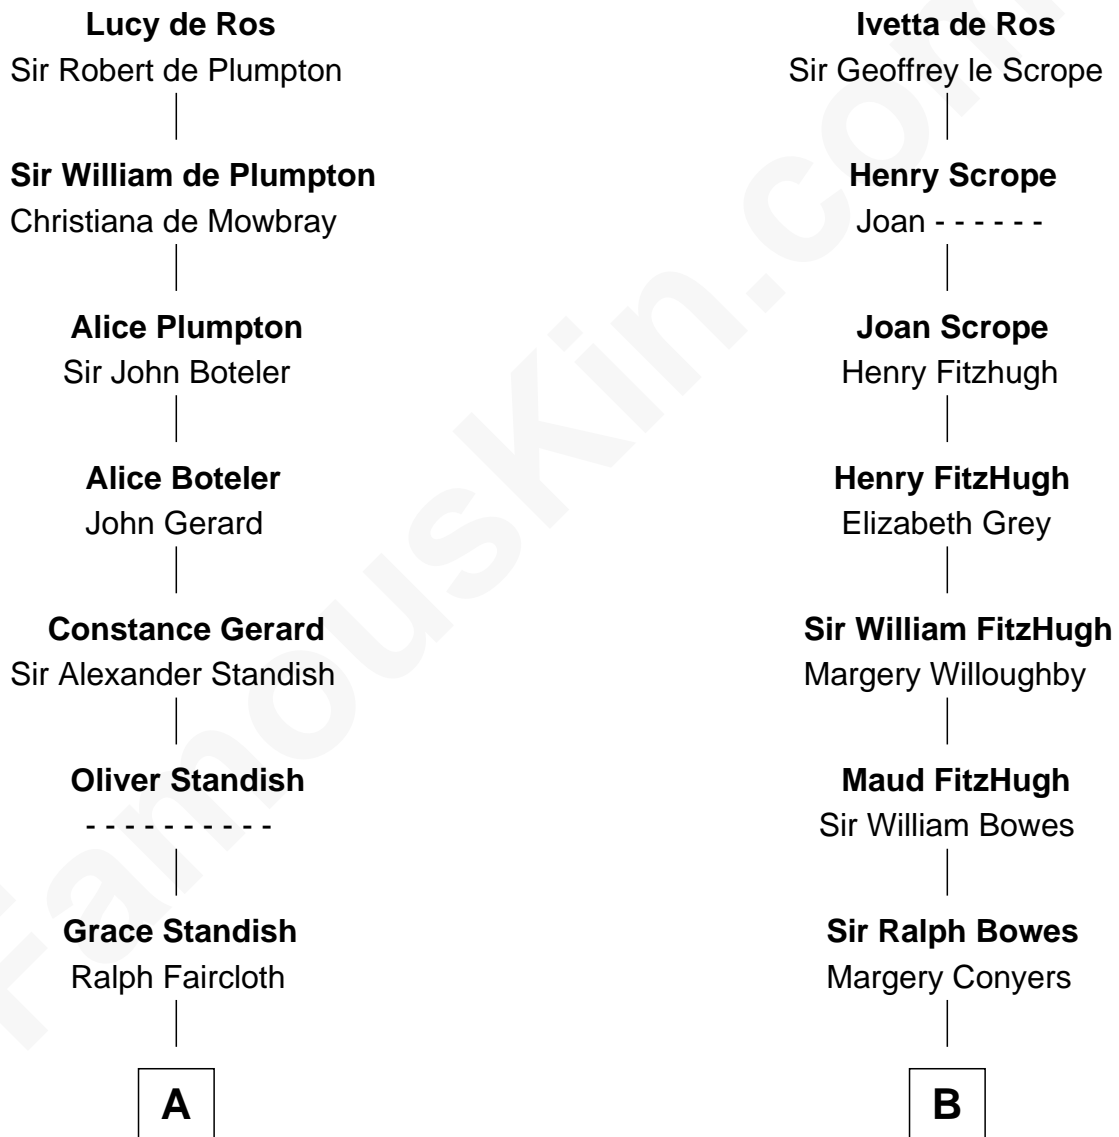

# FamousKin.com Relationship Chart of

**John Hancock**

*Signer of the Declaration of Independence*

15th cousin 4 times removed of

**William Howard Taft**

*27th U.S. President*

**Sir William de Ros**

Eustache Fitz Ralph

**C**

**Peter Rawson Taft**

Sylvia Howard

**Alphonso Taft**

Louisa Maria Torrey

**William Howard Taft**

*27th U.S. President*

FamousKin.com