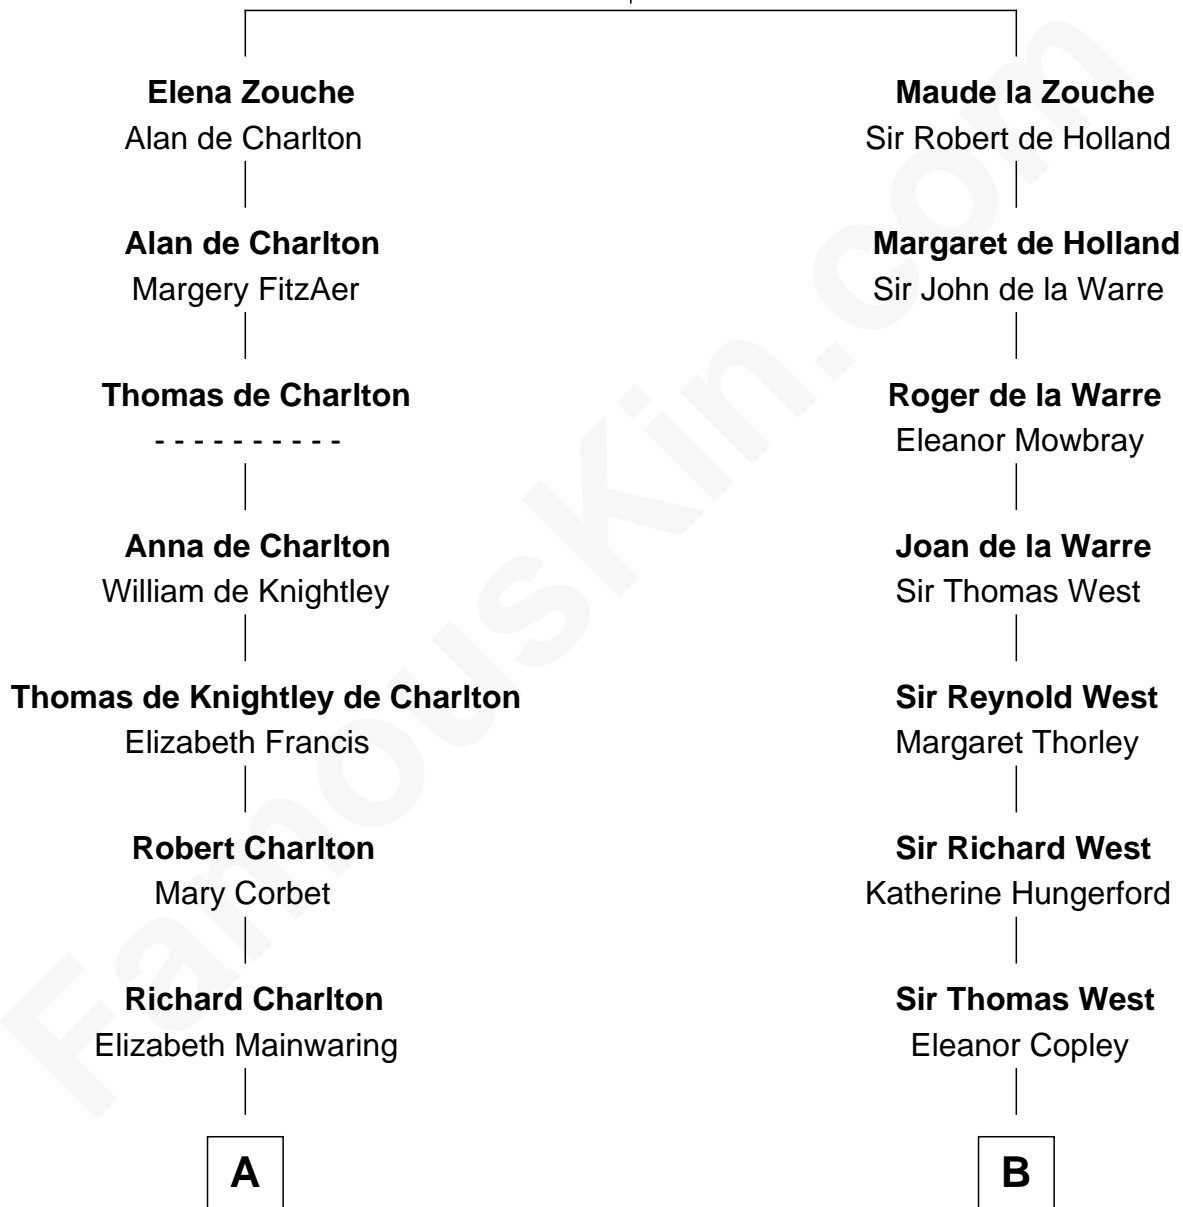

## Relationship Chart of

### John Hancock

*Signer of the Declaration of Independence*

15th cousin 6 times removed of

**Nelson Rockefeller**  
*41st U.S. Vice-President*

**Sir Alan la Zouche**  
 Eleanor de Segrave

**C**

—  
**Lucy Avery**