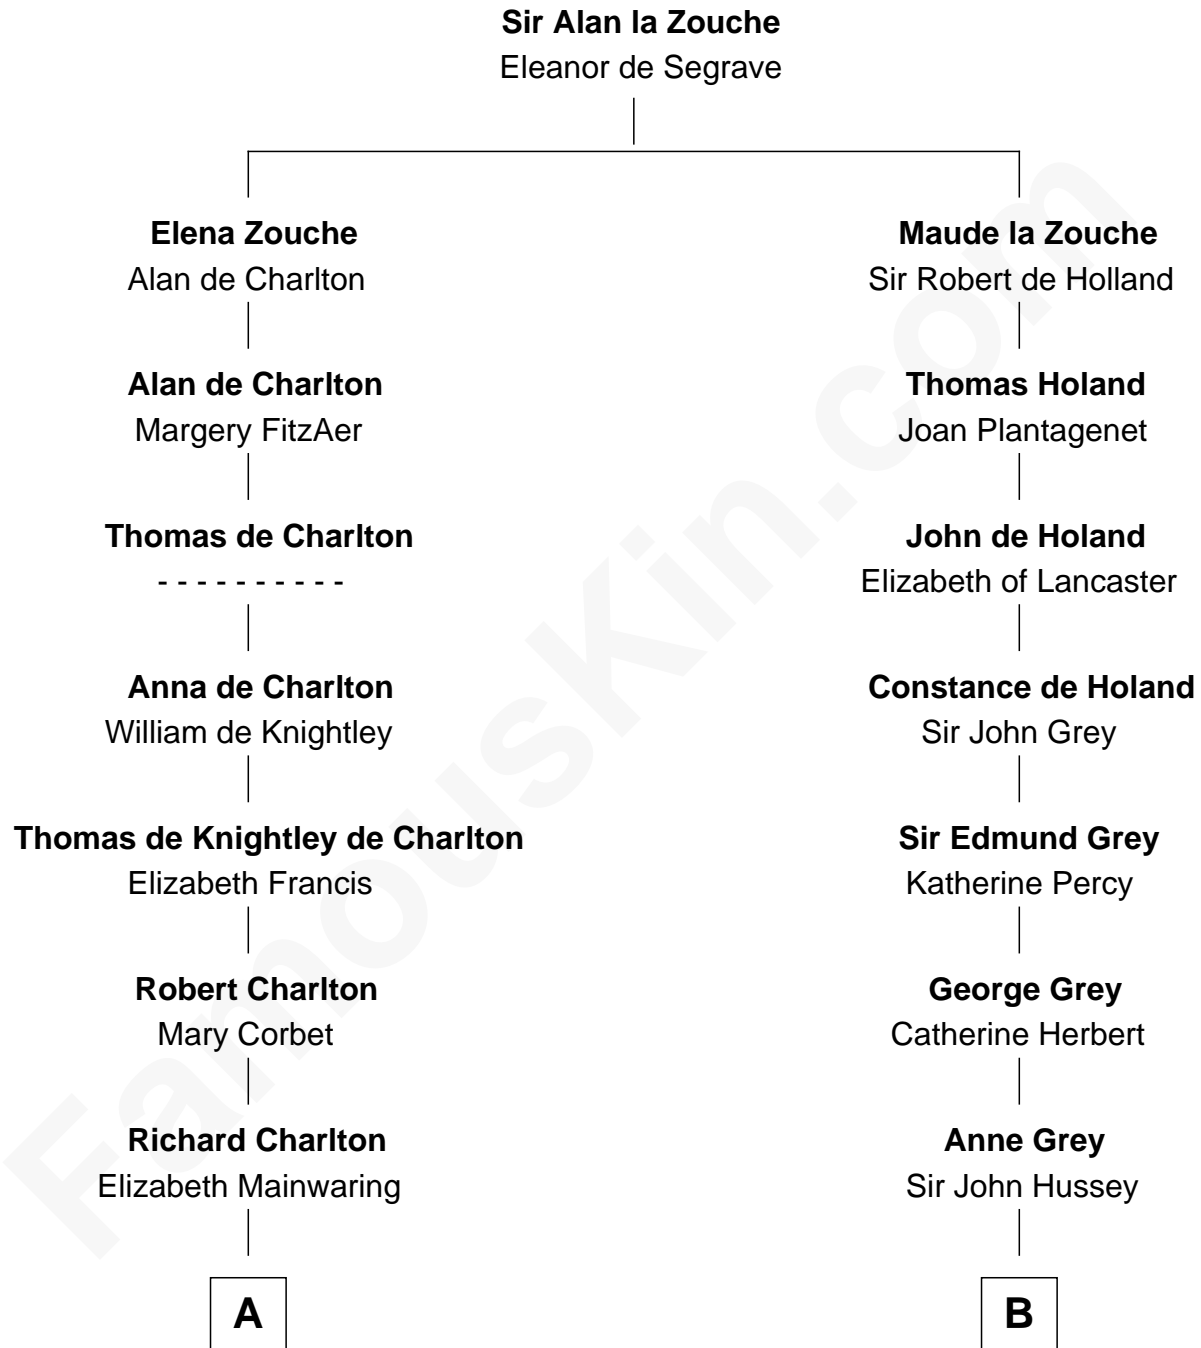

FamousKin.com

Relationship Chart of

John Hancock

Signer of the Declaration of Independence

15th cousin 5 times removed of

Camilla Parker Bowles

Queen Consort of the United Kingdom

C

George Keppel

Alice Frederica Edmonstone

Sonia Rosemary Keppel

Roland Calvert Cubitt

Rosalind Maud Cubitt

Bruce Middleton Hope Shand

Camilla Parker Bowles

Queen Consort