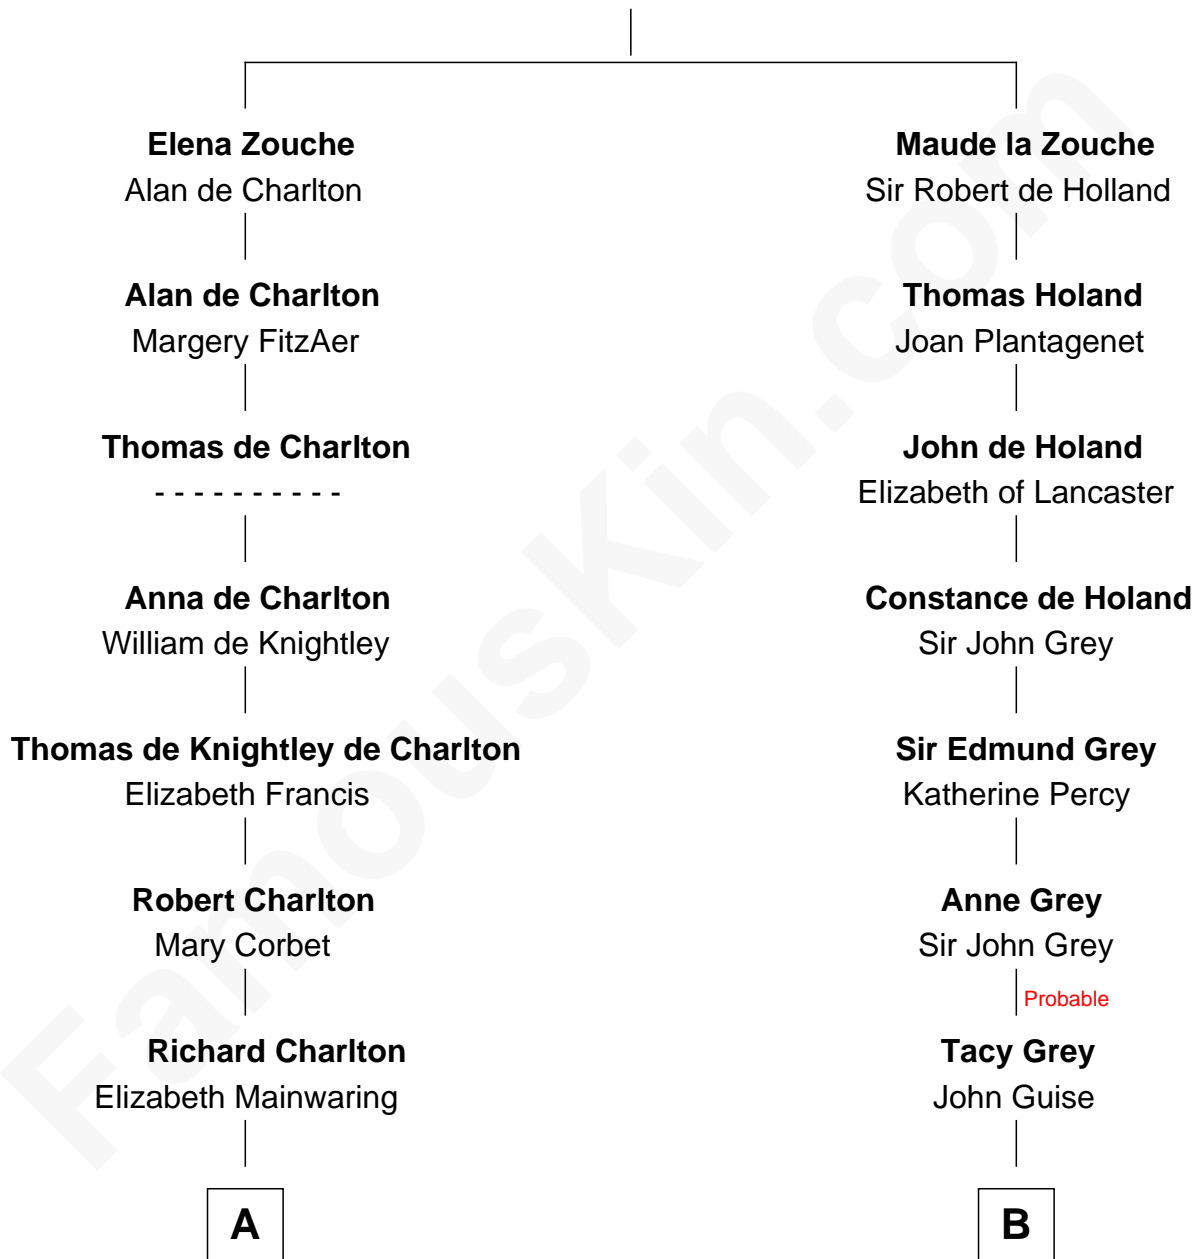

FamousKin.com Relationship Chart of

John Hancock

Signer of the Declaration of Independence

15th cousin 5 times removed of

Raquel Welch

Movie Actress

Sir Alan la Zouche
Eleanor de Segrave

C

Justin Smith Hall

Sarah Mehitable Stanford

Emery Stanford Hall

Clara Louise Adams

Josephine Sarah Hall

Armando Carlos Tejada

Raquel Welch

aka Raquel Welch