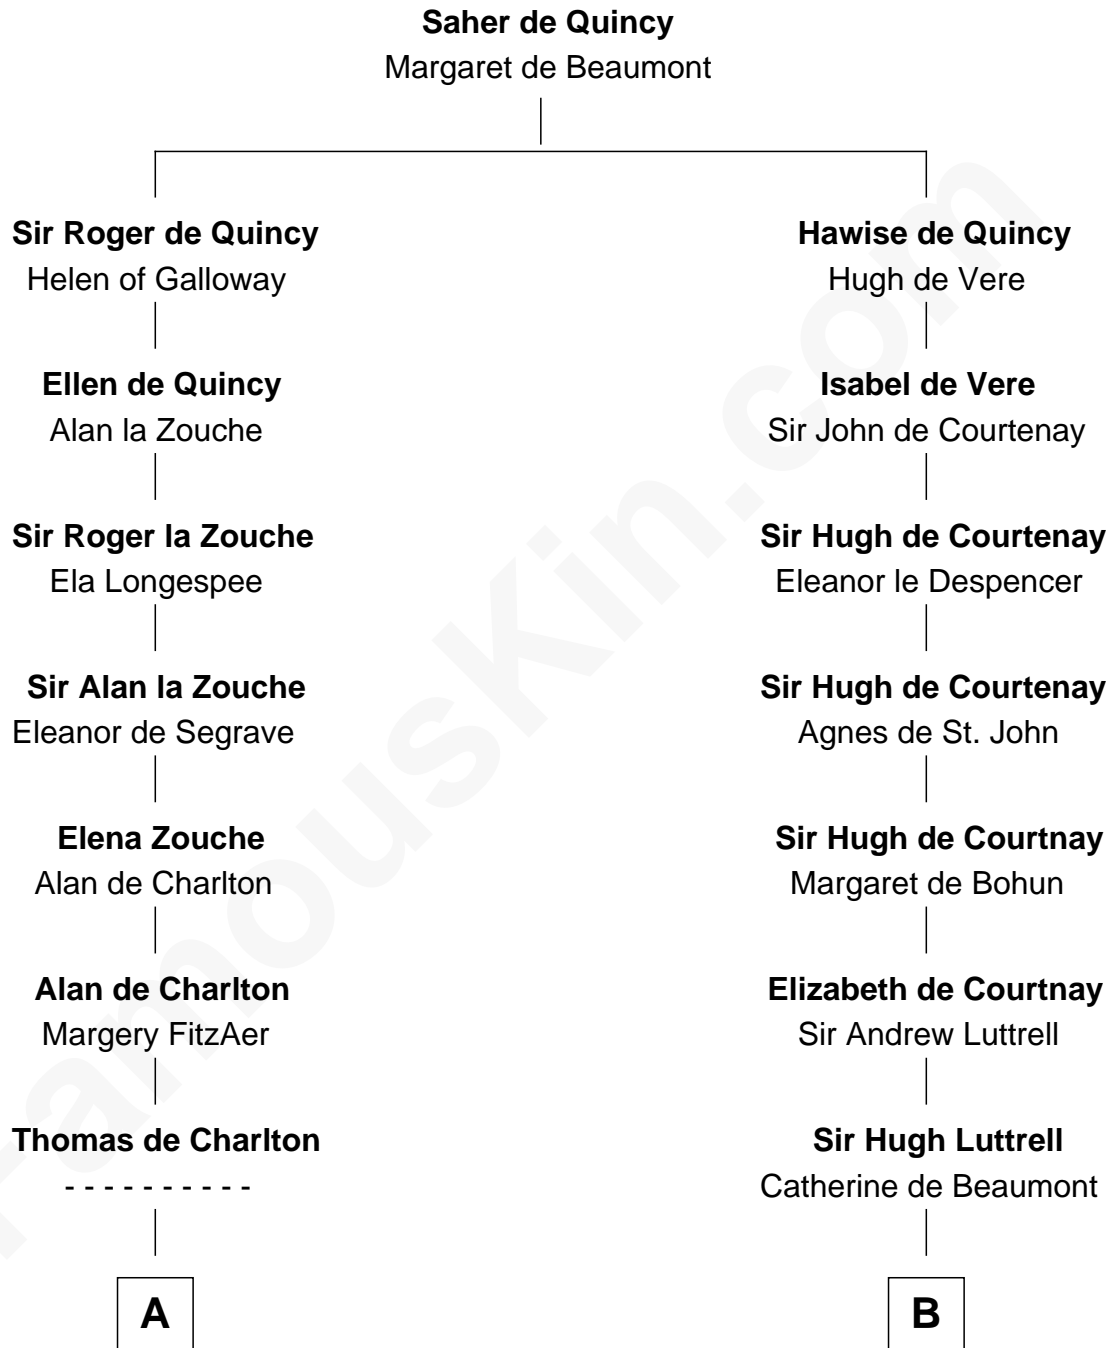

FamousKin.com

Relationship Chart of

John Hancock

Signer of the Declaration of Independence

19th cousin 2 times removed of

T. S. Eliot

Poet and Playwright

C

Elizabeth Clarke

John Hancock

Rev. John Hancock

Mary Hawke

John Hancock

Signer of Declaration of Independence

D

William Greenleaf

Mary Brown

Nancy Greenleaf

William Cranch

Abigail Adams Cranch

Rev. William Greenleaf Eliot

Henry Ware Eliot

Charlotte Champe Stearns

T. S. Eliot