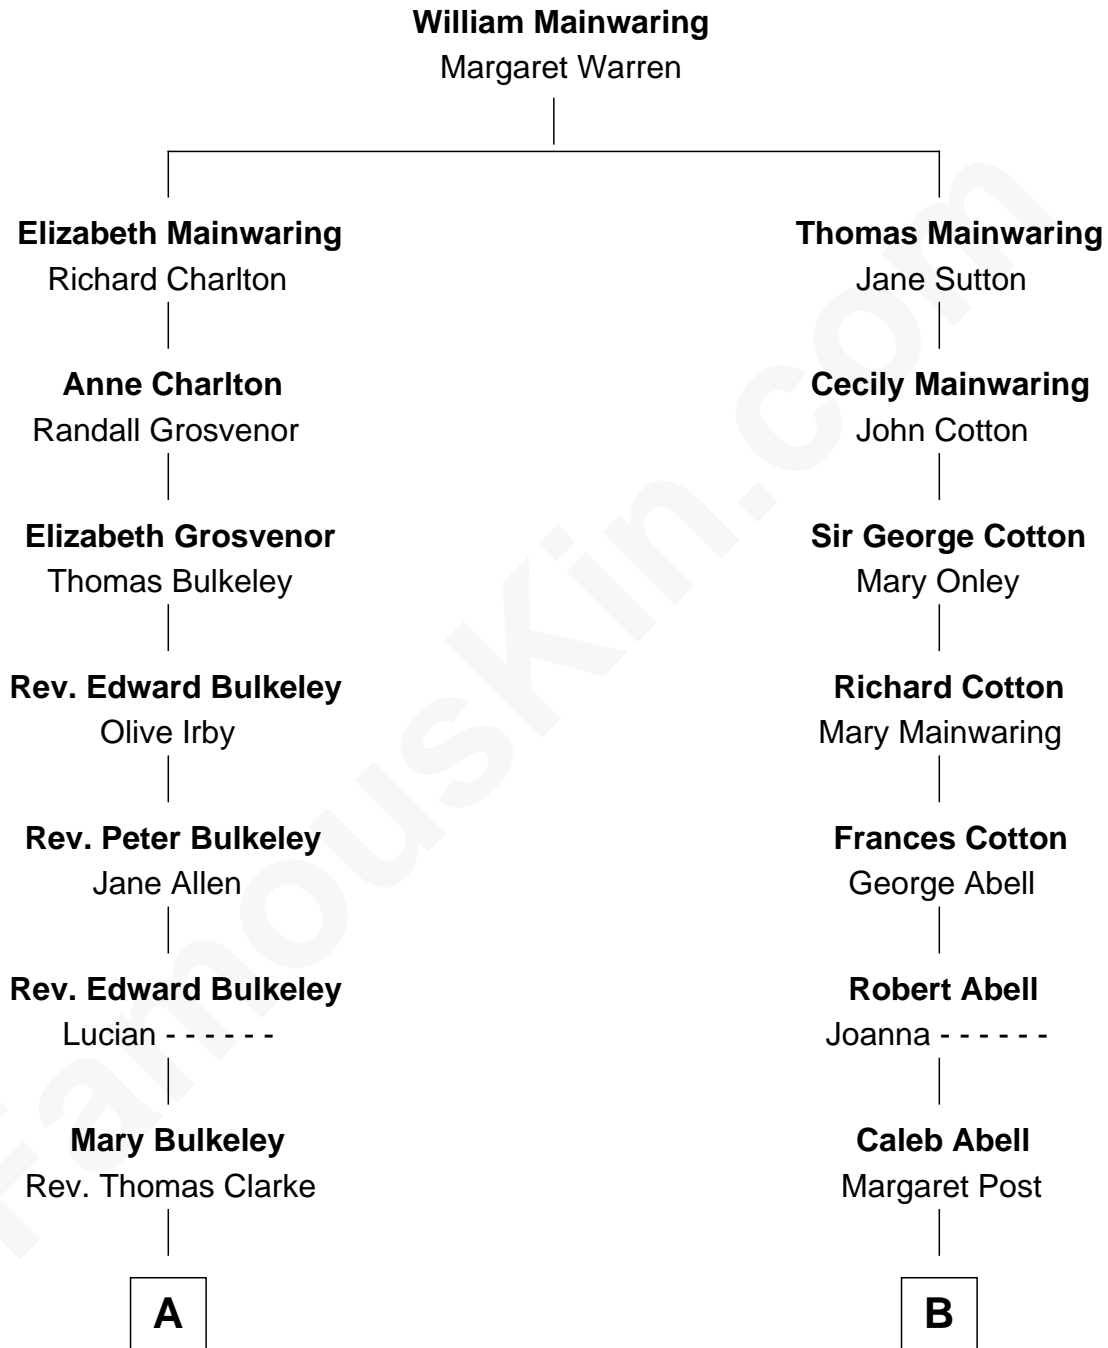

FamousKin.com

Relationship Chart of

John Hancock

Signer of the Declaration of Independence

9th cousin 3 times removed of

Grover Cleveland

22nd and 24th U.S. President

A

Elizabeth Clarke

John Hancock

Rev. John Hancock

Mary Hawke

John Hancock

Signer of Declaration of Independence

B

Experience Abell

Ann Neal

Grover Cleveland

22nd and 24th U.S. President

FamousKin.com