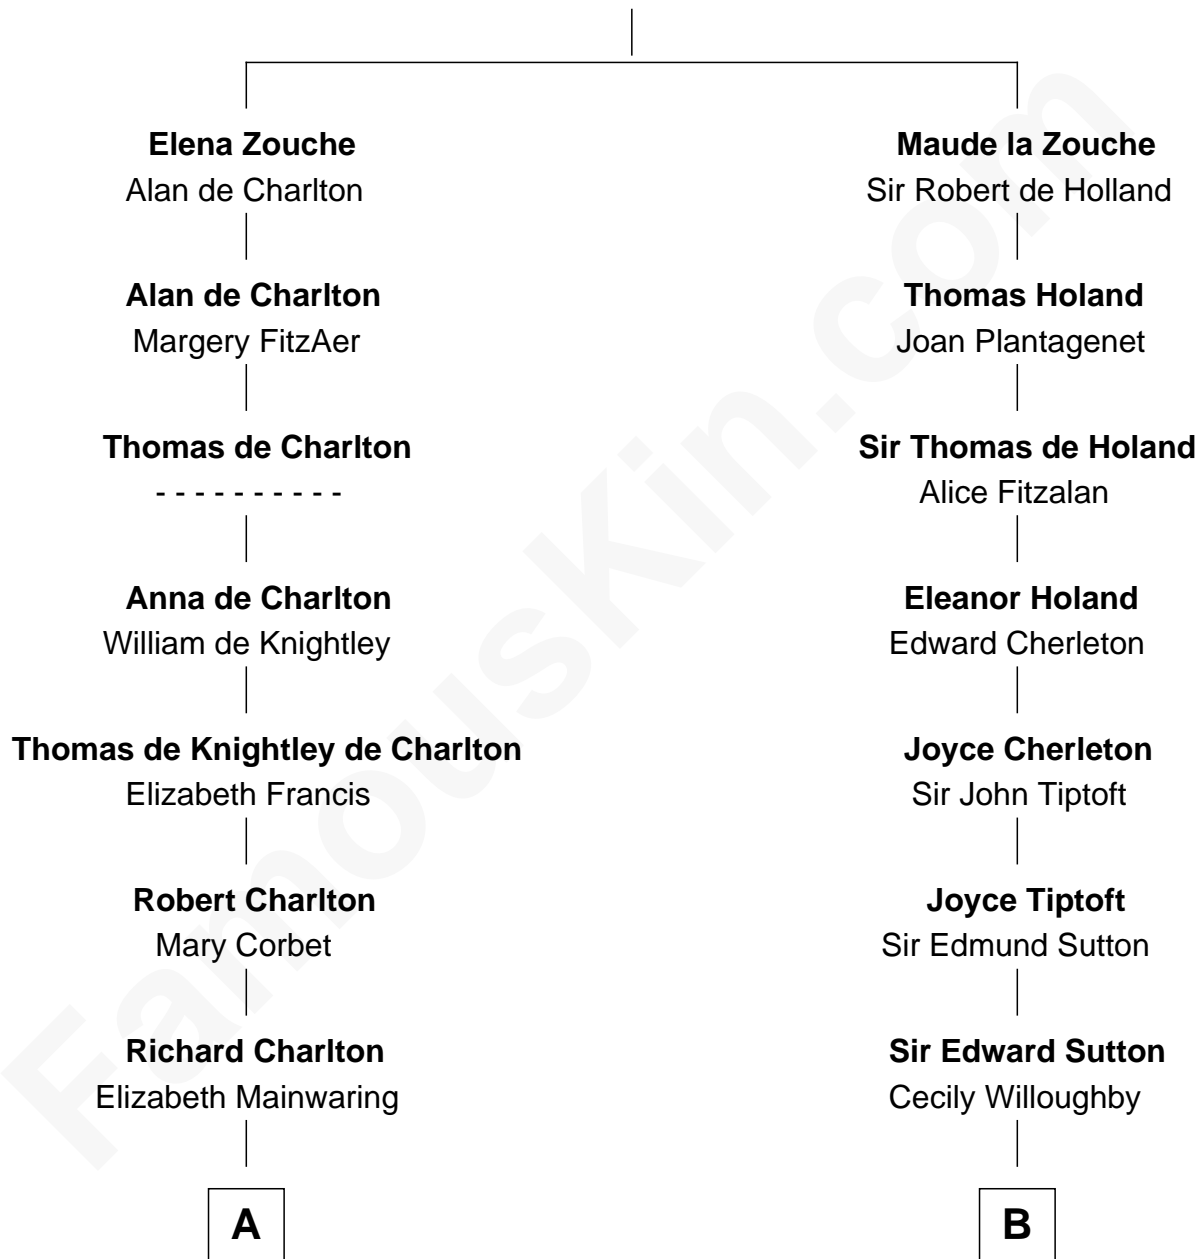

FamousKin.com Relationship Chart of

John Hancock

Signer of the Declaration of Independence

15th cousin 6 times removed of

Herbert Hoover

31st U.S. President

Sir Alan la Zouche

Eleanor de Segrave

C

—
Endymia Winn

Thomas Sherwood

—
Lucinda Sherwood

John Minthorn

—
Theodore Minthorn

Mary Wasley

—
Hulda Randall Minthorn

Jessie Clark Hoover

—
Herbert Hoover

31st U.S. President

FamousKin.com