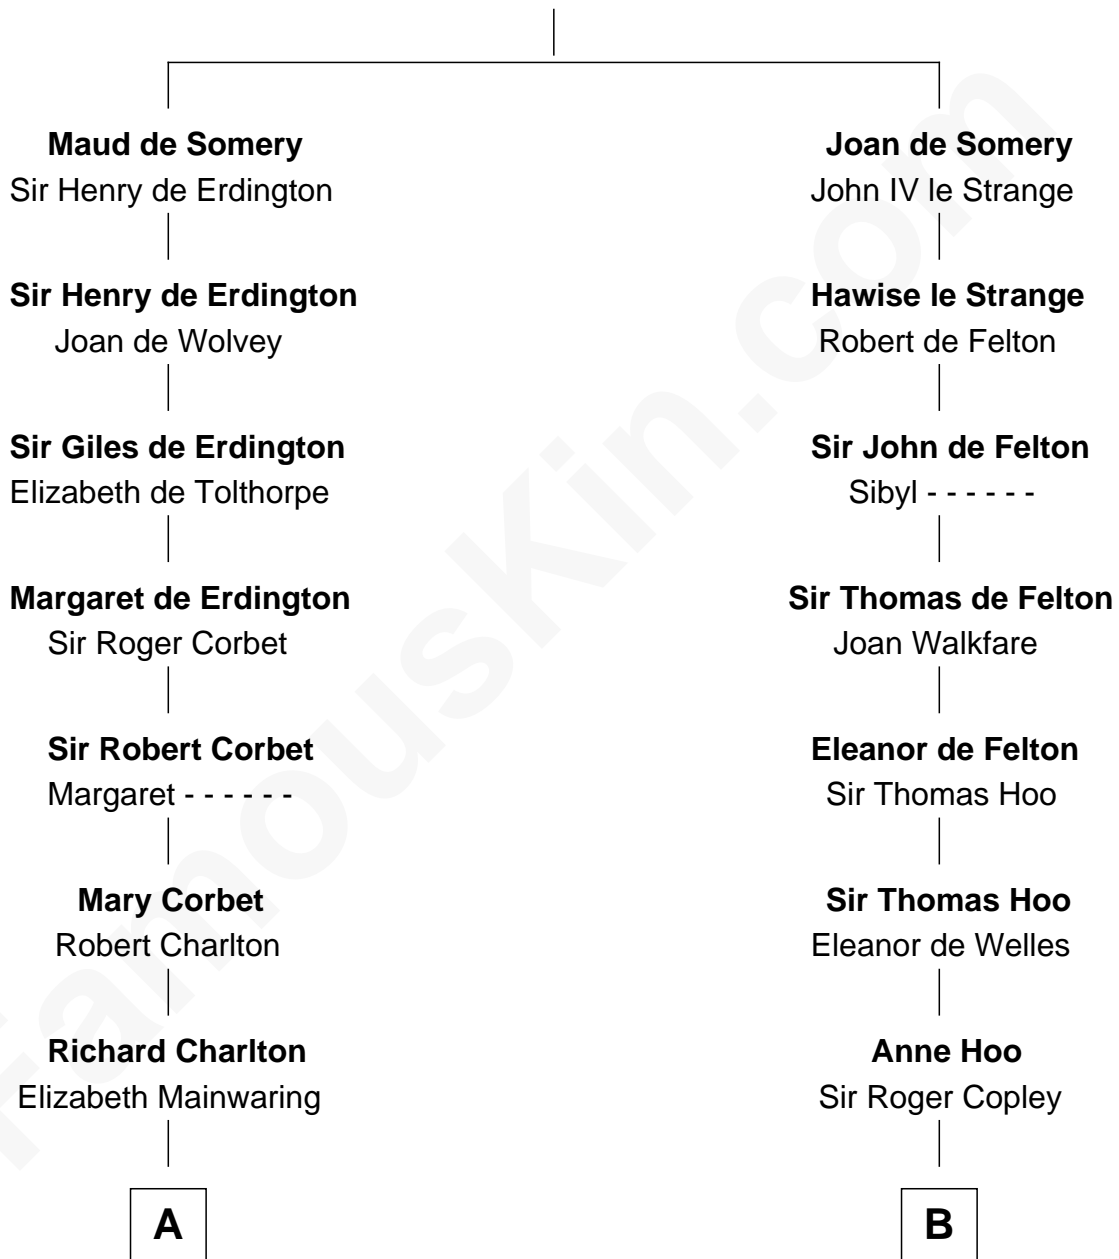

FamousKin.com

Relationship Chart of

John Hancock

Signer of the Declaration of Independence

15th cousin 5 times removed of

Edith (Bolling) Wilson

First Lady of President Woodrow Wilson

Sir Roger de Somery

Nichole d'Aubenev

C

—
Catherine Payne

Archibald Bolling

—
Archibald Bolling

Anne E. Wigginton

—
William Holcombe Bolling

Sarah Spiers White

—
Edith (Bolling) Wilson

First Lady of Woodrow Wilson

FamousKin.com