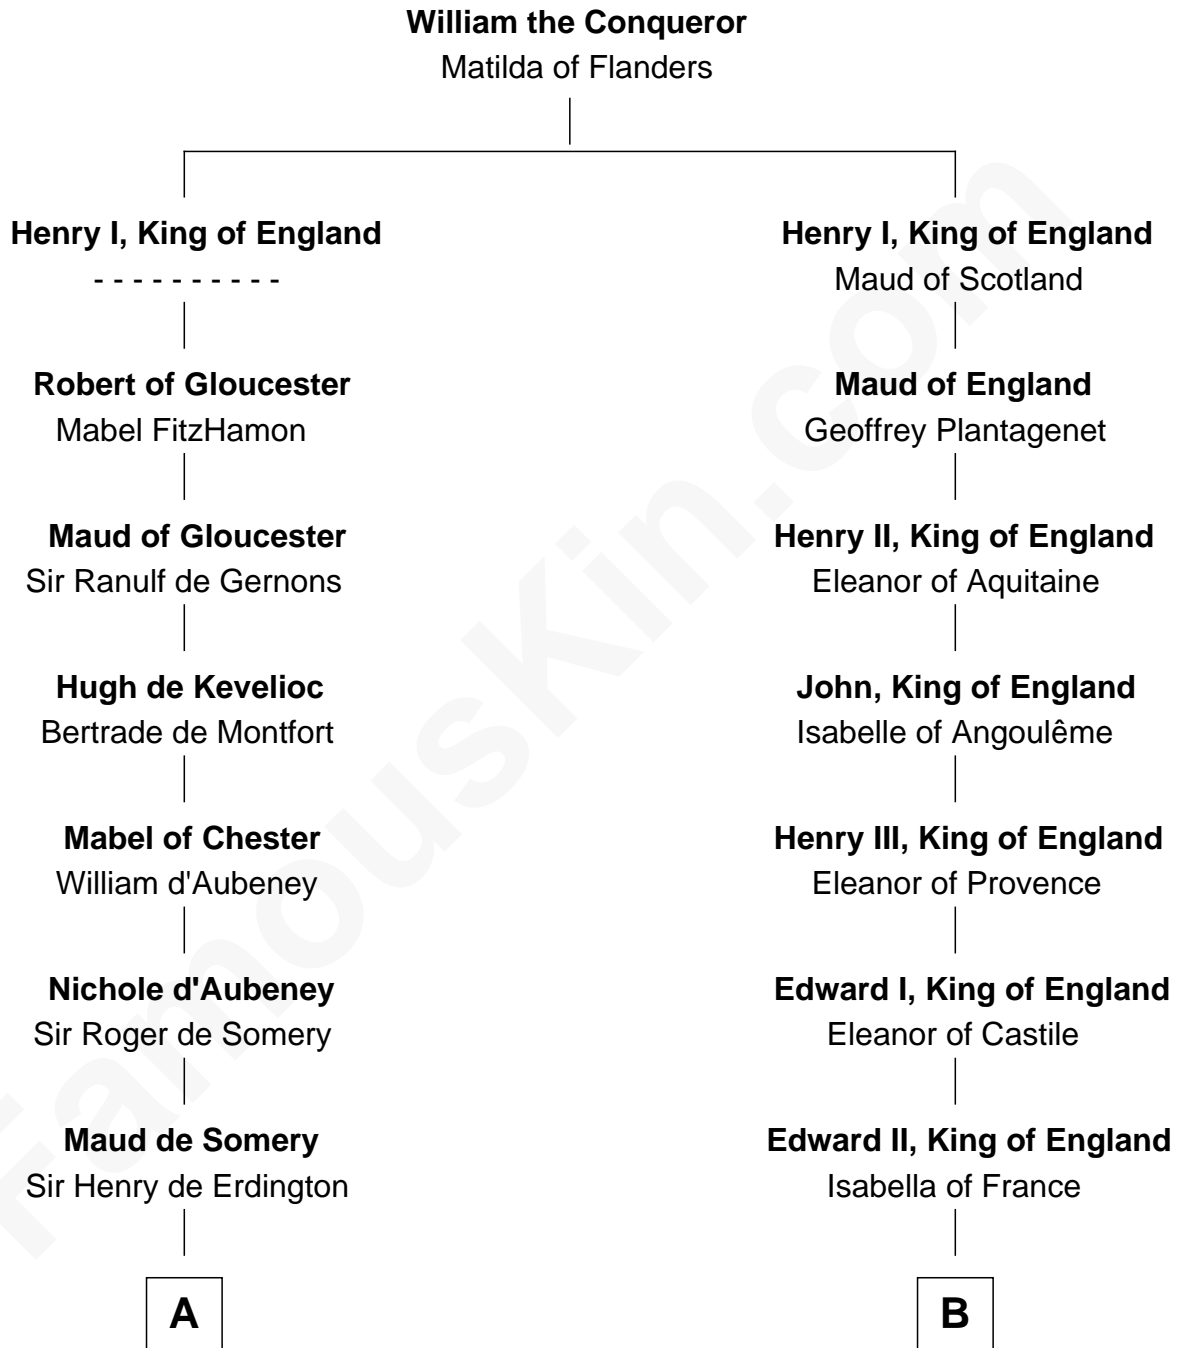

FamousKin.com

Relationship Chart of

John Hancock

Signer of the Declaration of Independence

14th cousin 7 times removed of

Charles V

Holy Roman Emperor

C

Rev. Edward Bulkeley

Lucian - - - - -

Mary Bulkeley

Rev. Thomas Clarke

Elizabeth Clarke

John Hancock

Rev. John Hancock

Mary Hawke