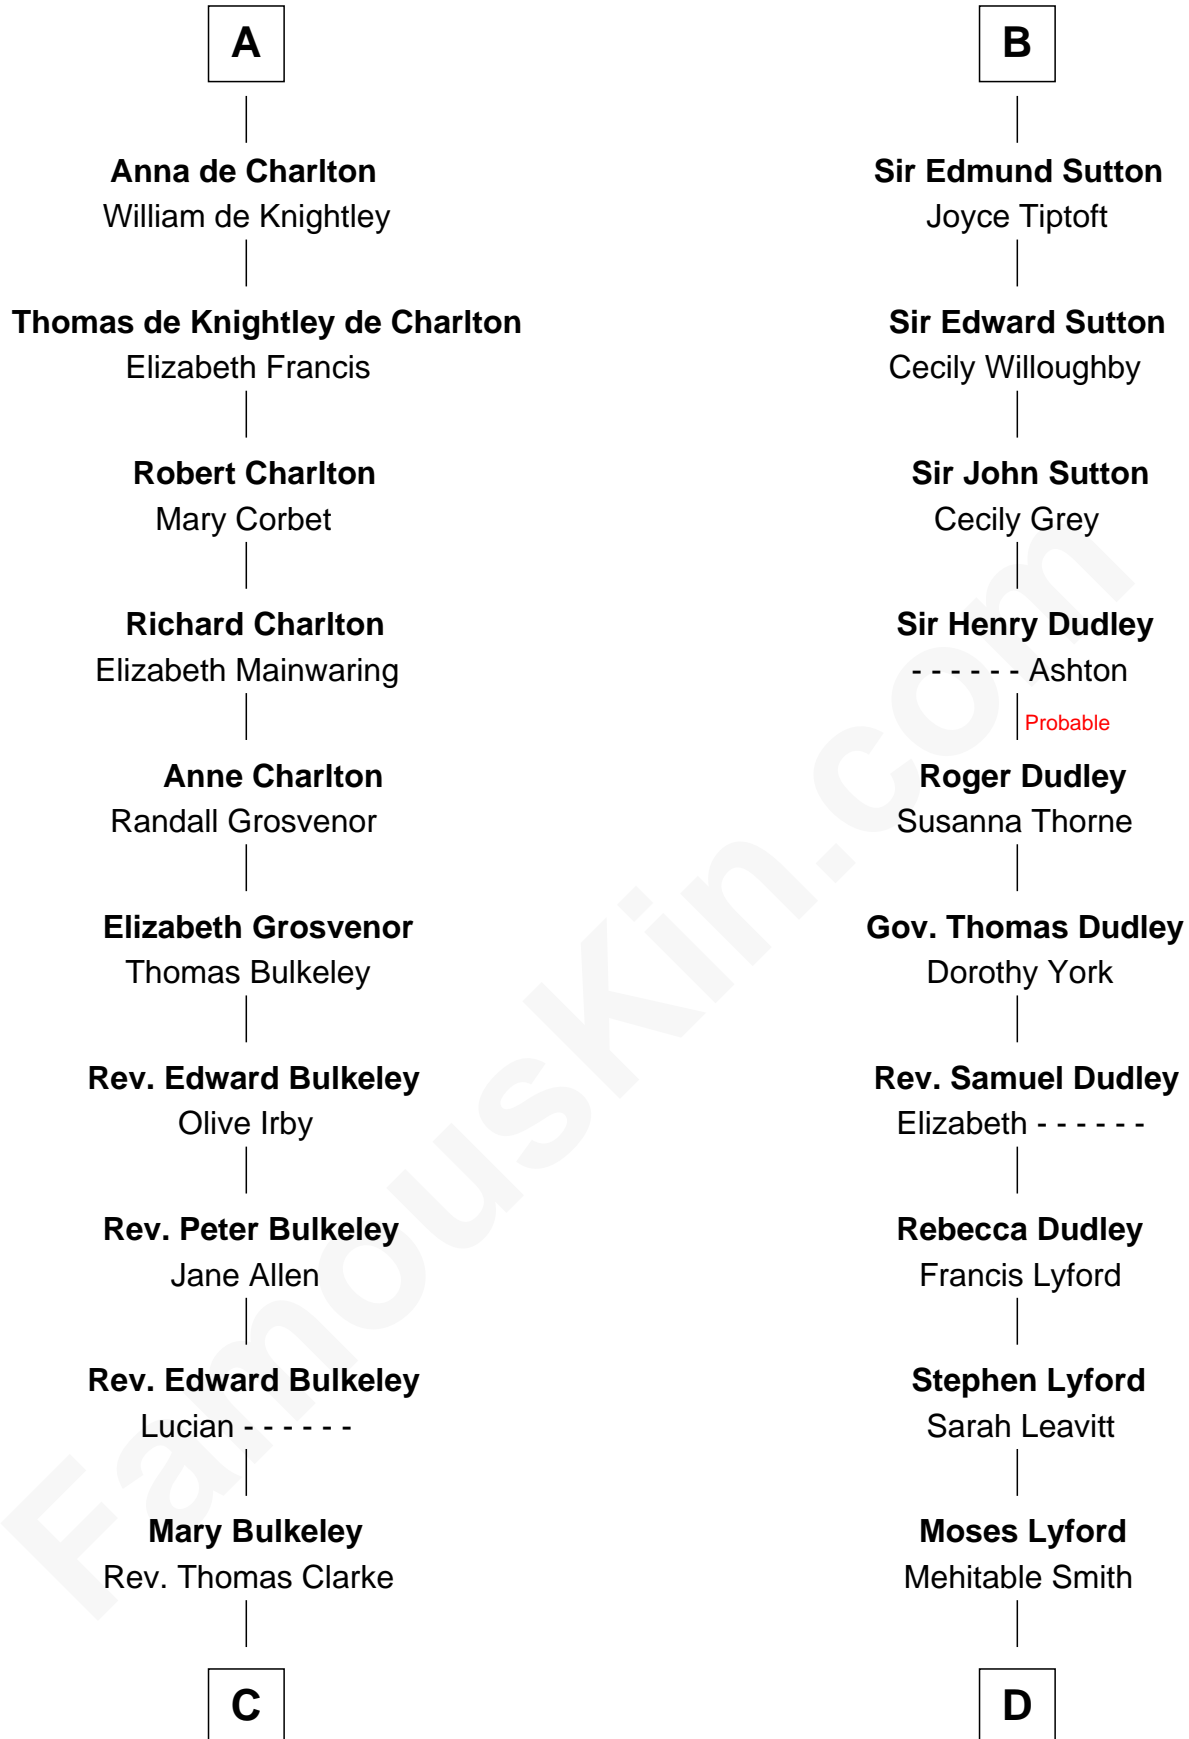

FamousKin.com Relationship Chart of

John Hancock

Signer of the Declaration of Independence

19th cousin 1 time removed of

Milton Bradley

Founder, Milton Bradley Company

C

Elizabeth Clarke

John Hancock

Rev. John Hancock

Mary Hawke

John Hancock

Signer of Declaration of Independence

D

Oliver Smith Lyford

Elizabeth Johnson