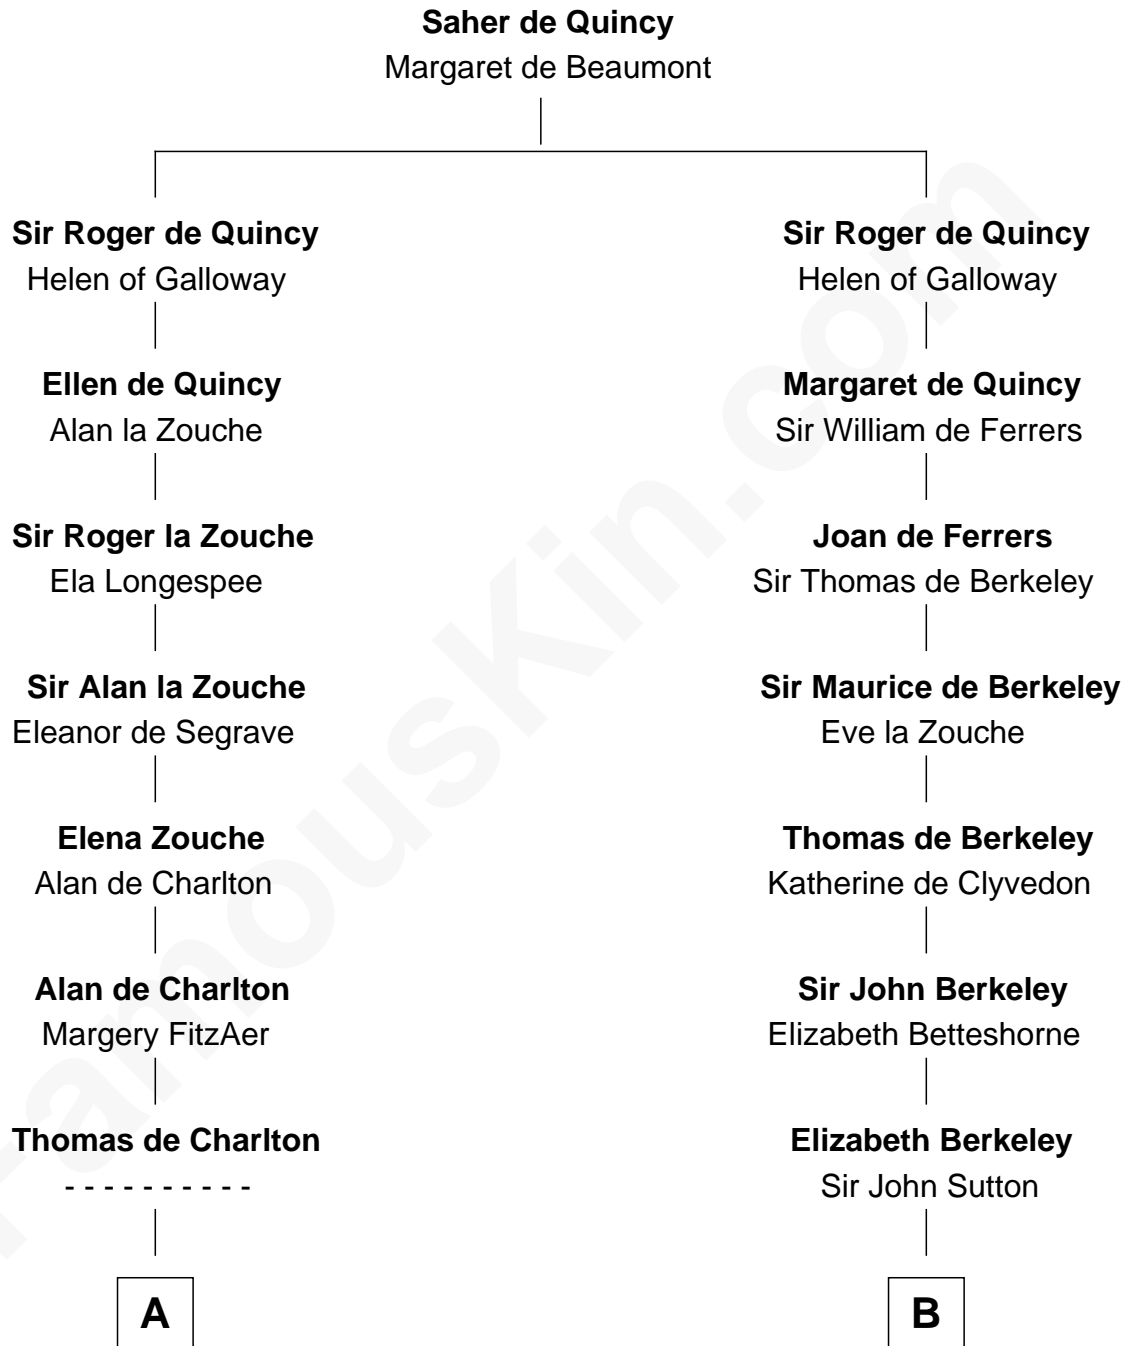

FamousKin.com Relationship Chart of

John Hancock

Signer of the Declaration of Independence

19th cousin 1 time removed of

Milton Bradley

Founder, Milton Bradley Company

C

Elizabeth Clarke

John Hancock

Rev. John Hancock

Mary Hawke

John Hancock

Signer of Declaration of Independence

D

Oliver Smith Lyford

Elizabeth Johnson