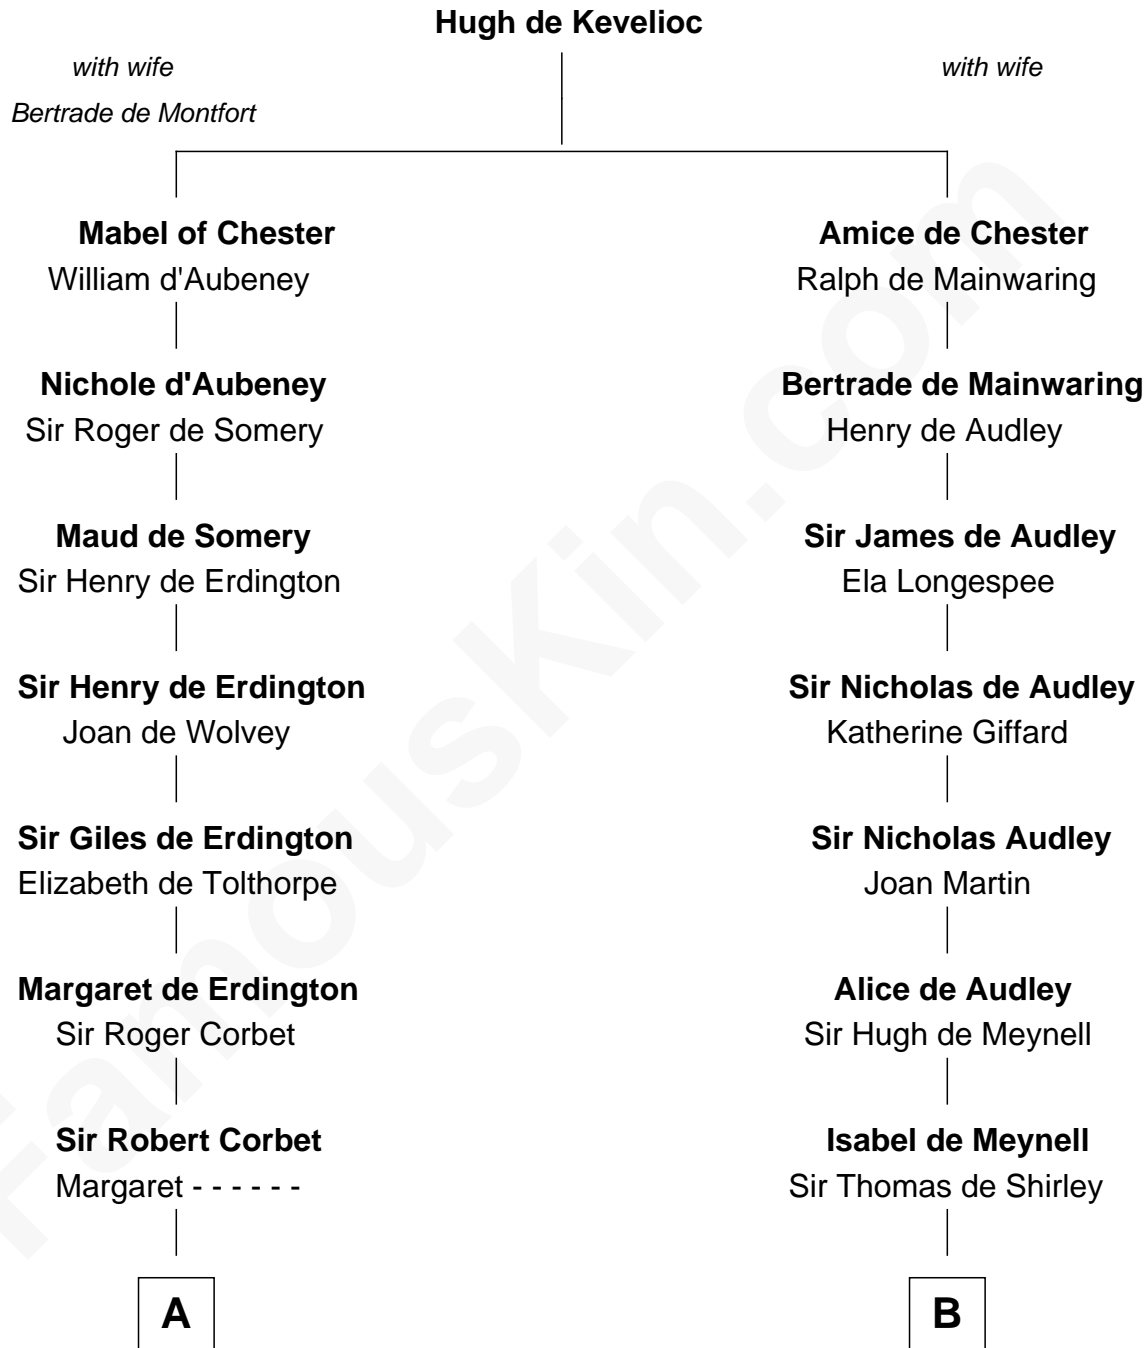

# FamousKin.com

## Relationship Chart of

### John Hancock

*Signer of the Declaration of Independence*

17th cousin 3 times removed of

**Henry Hastings Sibley**  
*1st Governor of Minnesota*

**C**

**Ebenezer Sproat**

Bathsheba Wood

**Ebenezer Sproat**

Catherine Whipple

**Sarah Whipple Sproat**

Solomon Sibley

**Henry Hastings Sibley**

*1st Governor of Minnesota*