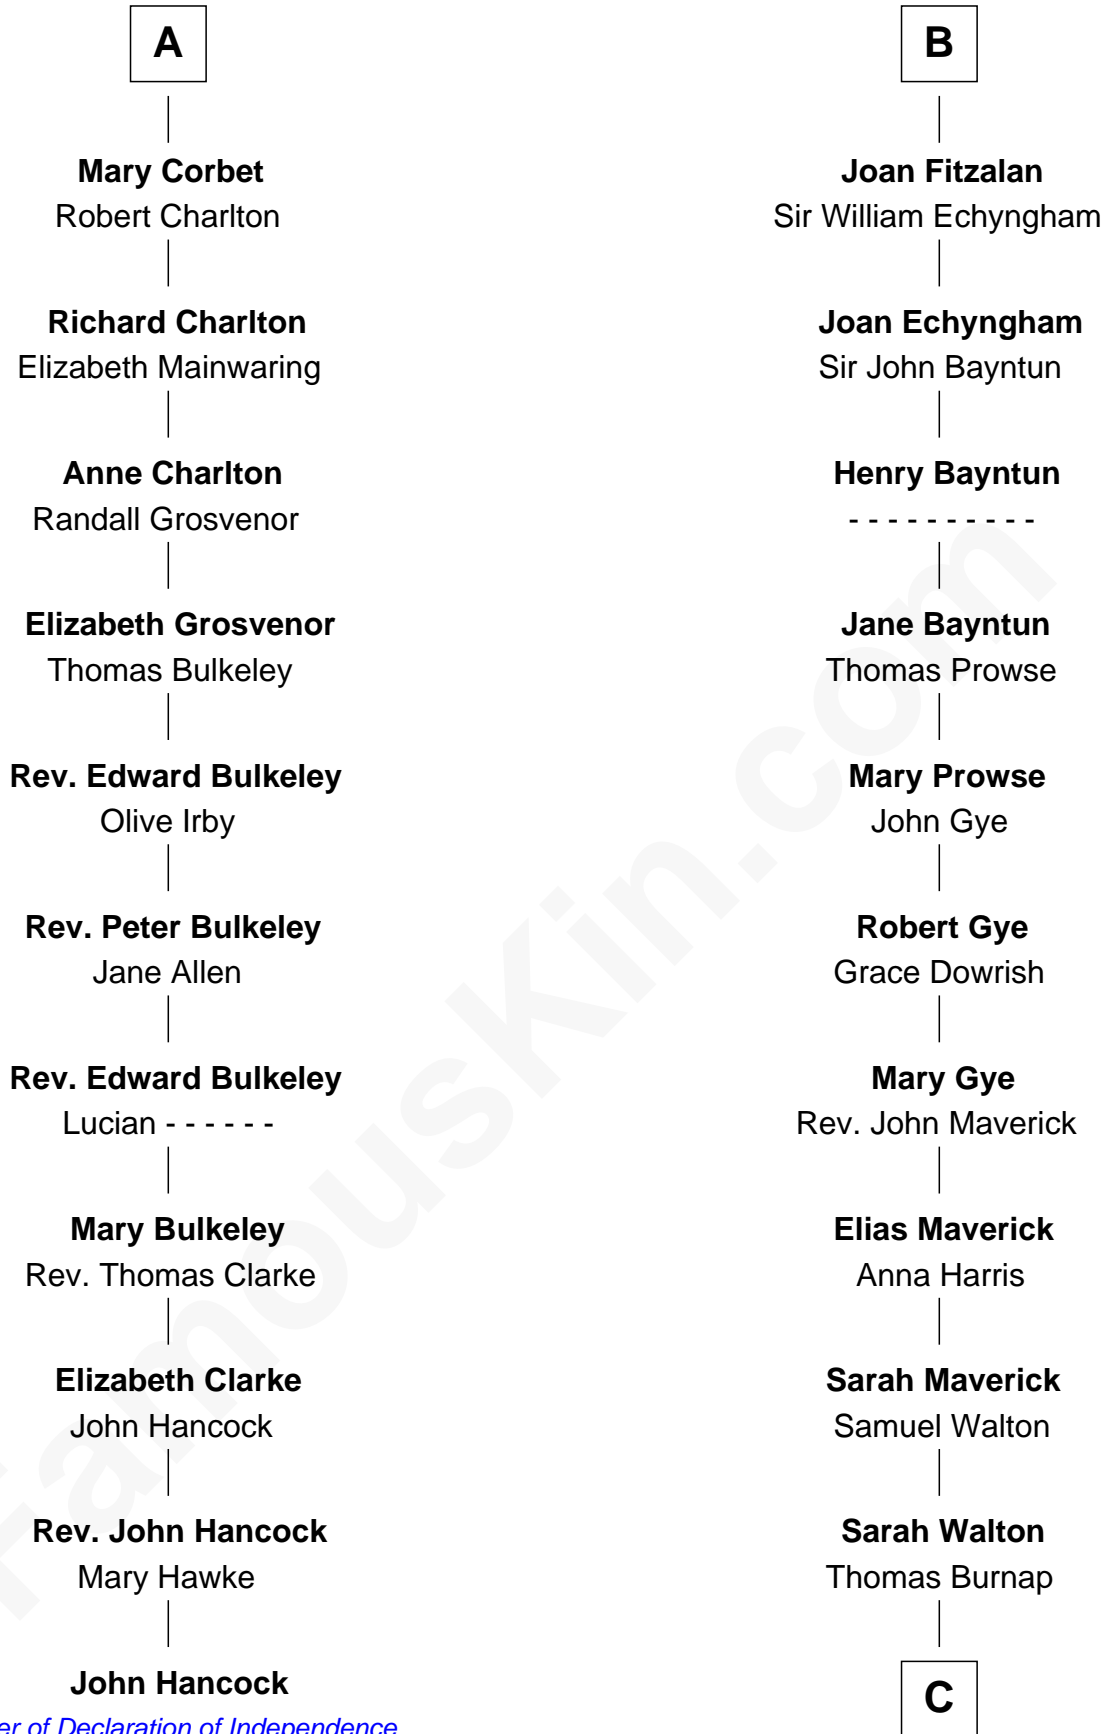

FamousKin.com

Relationship Chart of

John Hancock

Signer of the Declaration of Independence

17th cousin 4 times removed of

Henry Hastings Sibley
1st Governor of Minnesota

C

Ebenezer Burnap