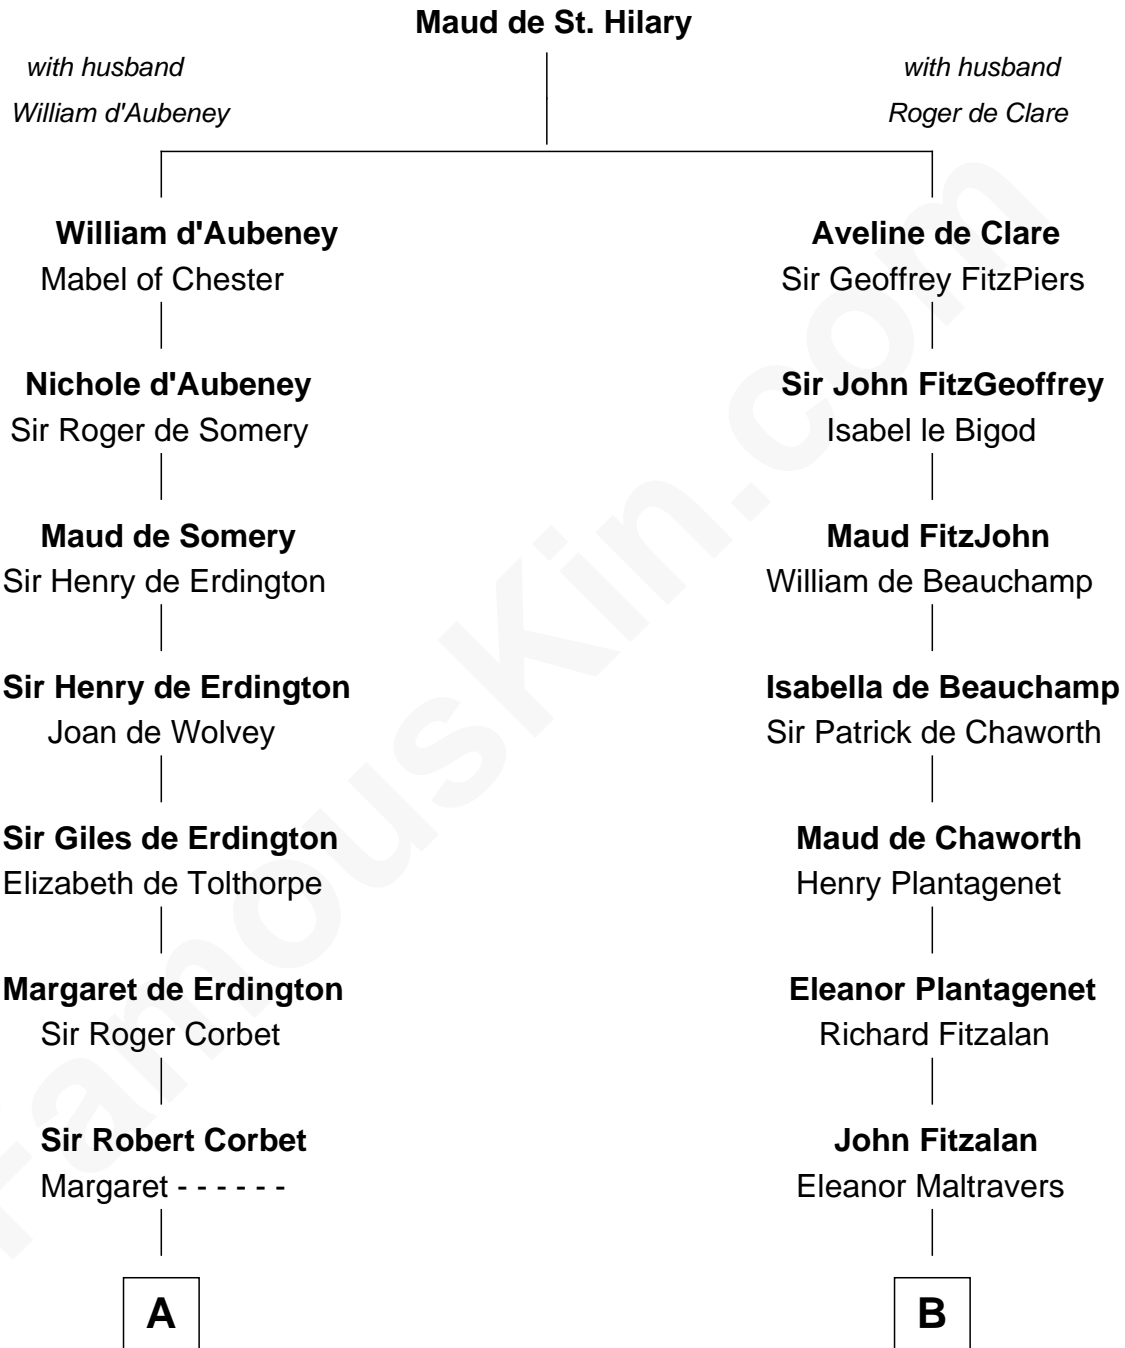

FamousKin.com

Relationship Chart of

John Hancock

Signer of the Declaration of Independence

17th cousin 4 times removed of

Henry Hastings Sibley
1st Governor of Minnesota

C

Ebenezer Burnap

Hannah Lillie

Hannah Burnap

Jonathan Sibley

Reuben Sibley

Ruth Sibley

Solomon Sibley

Sarah Whipple Sproat

Henry Hastings Sibley

1st Governor of Minnesota

FamousKin.com