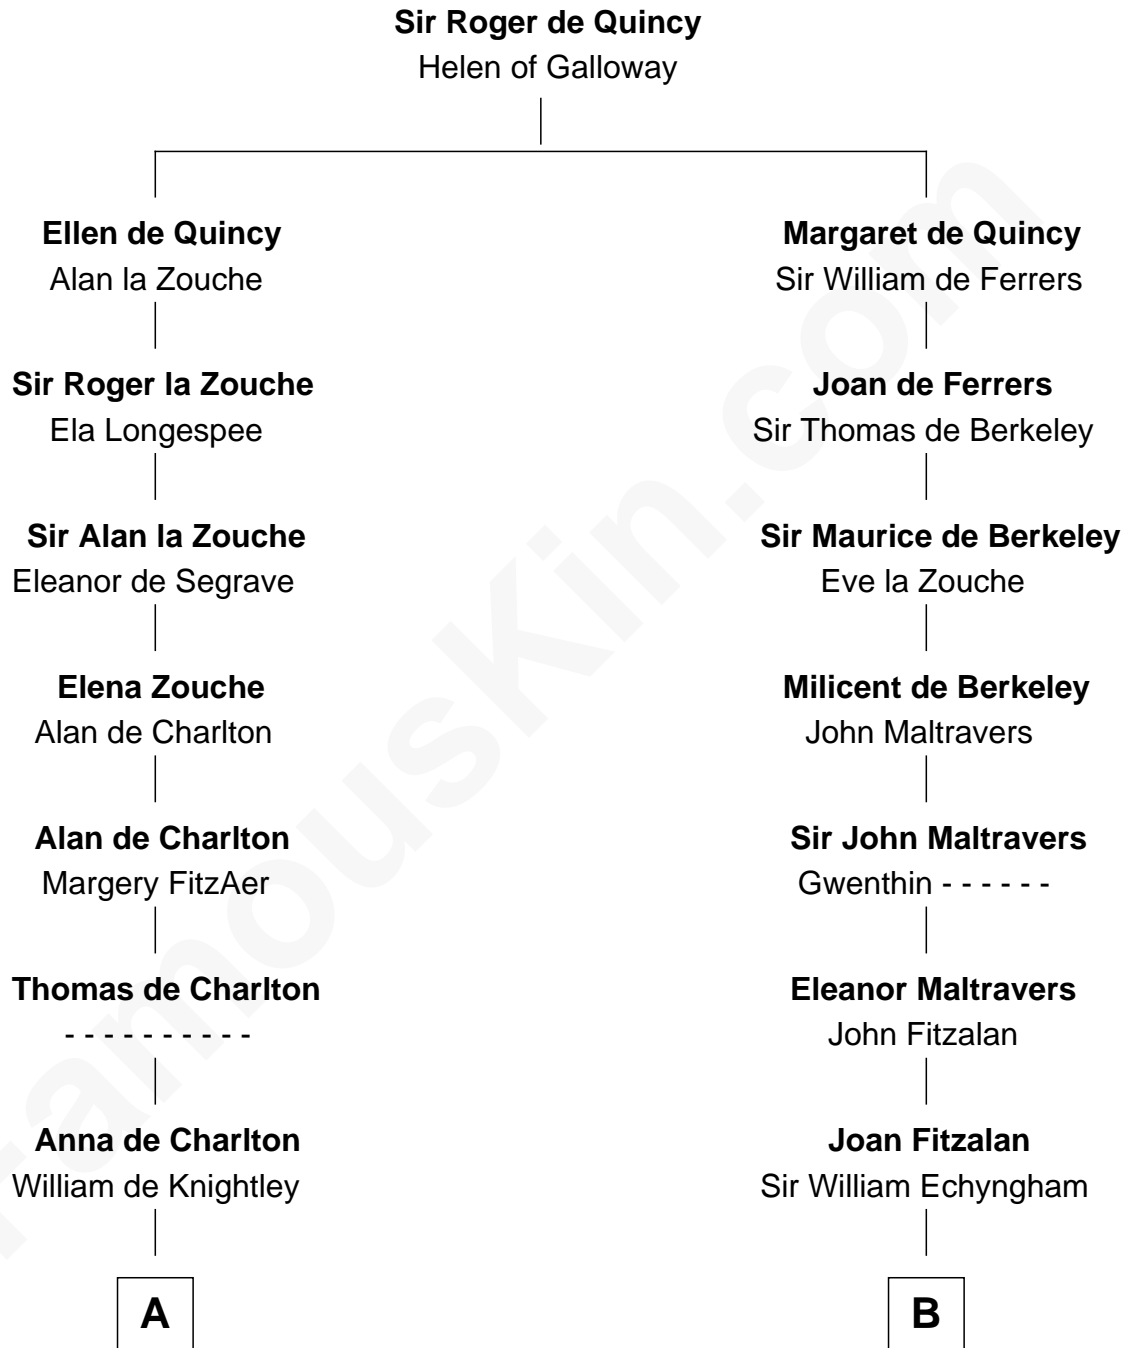

# FamousKin.com

## Relationship Chart of

### John Hancock

*Signer of the Declaration of Independence*

18th cousin 2 times removed of

**Henry Hastings Sibley**  
*1st Governor of Minnesota*

**C**

**Rev. John Hancock**

Mary Hawke

**John Hancock**