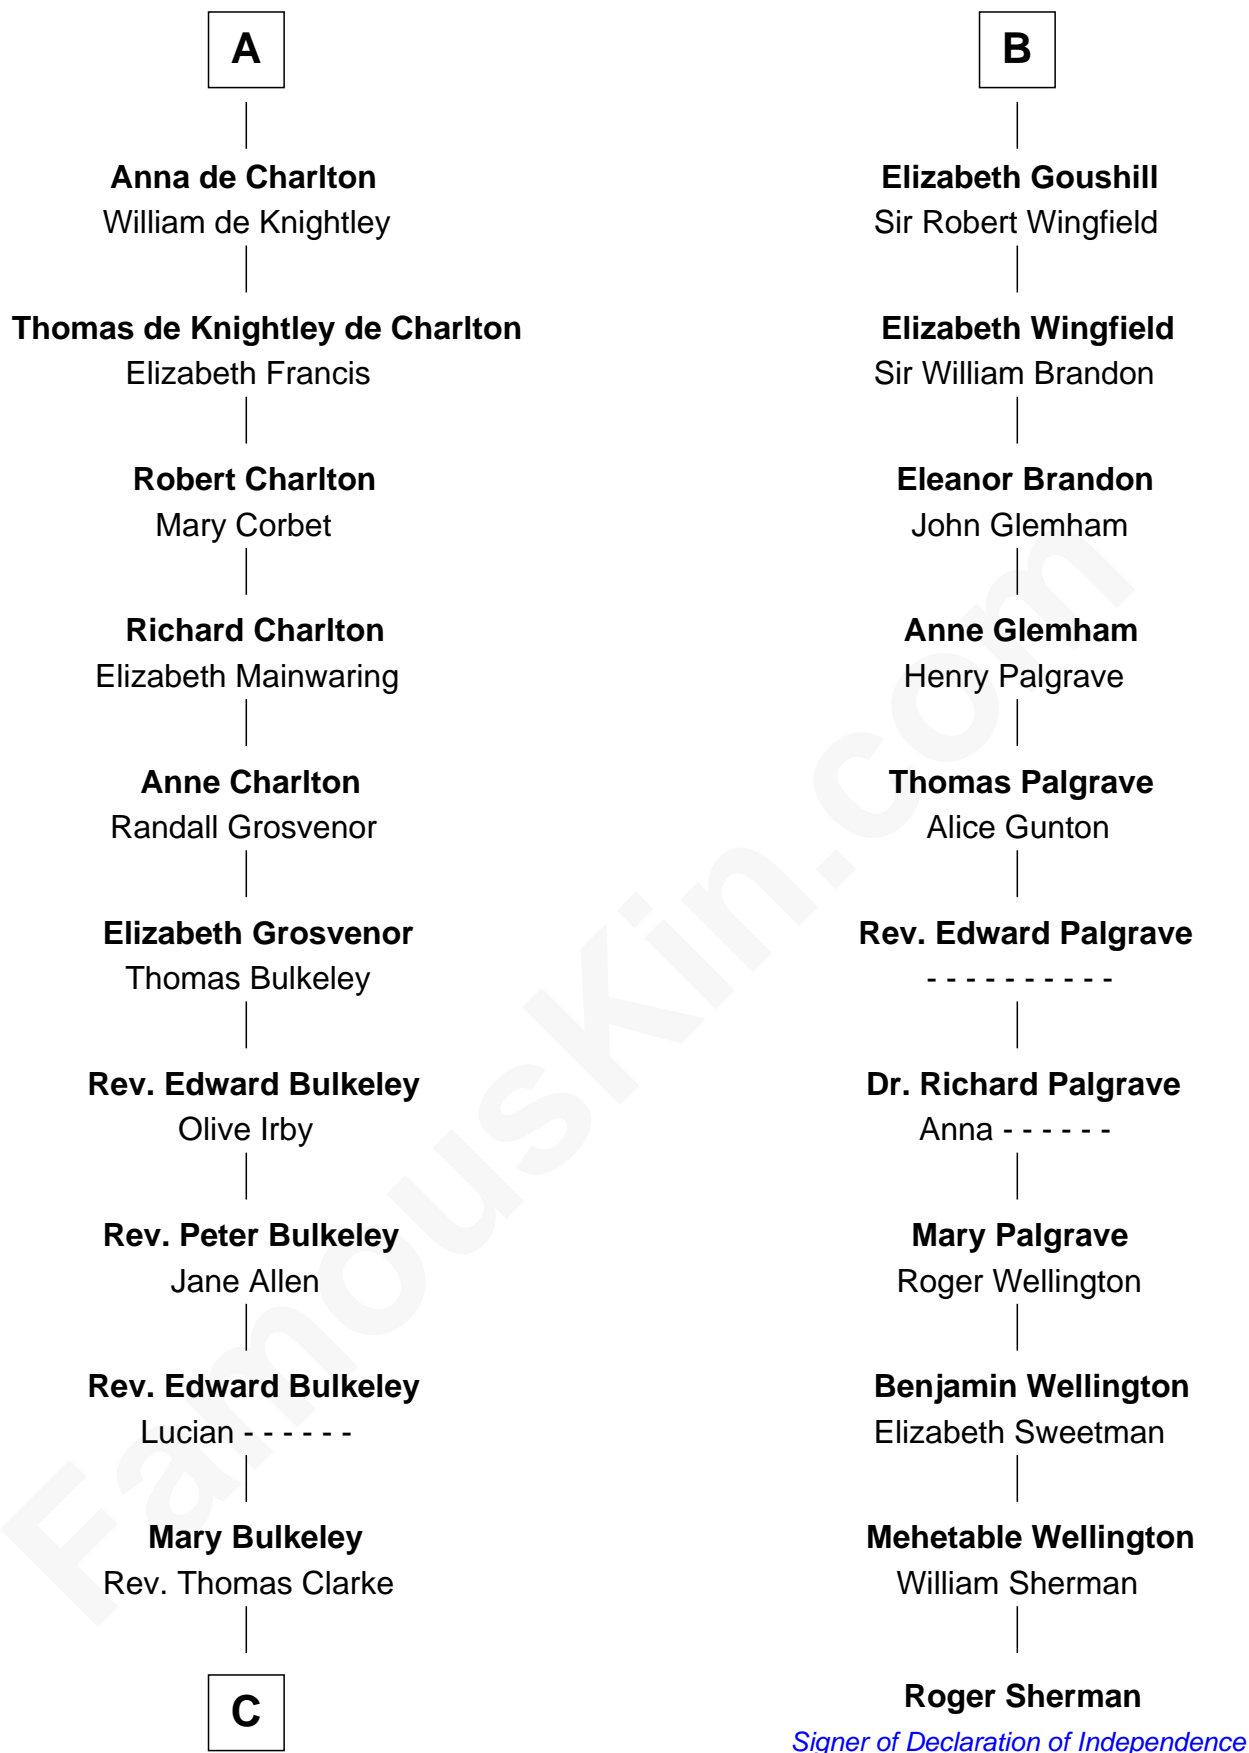

## Relationship Chart of

### John Hancock

*Signer of the Declaration of Independence*

17th cousin 2 times removed of

### Roger Sherman

*Signer of the Declaration of Independence*

**C**

—  
**Elizabeth Clarke**

John Hancock

—  
**Rev. John Hancock**

Mary Hawke

—  
**John Hancock**