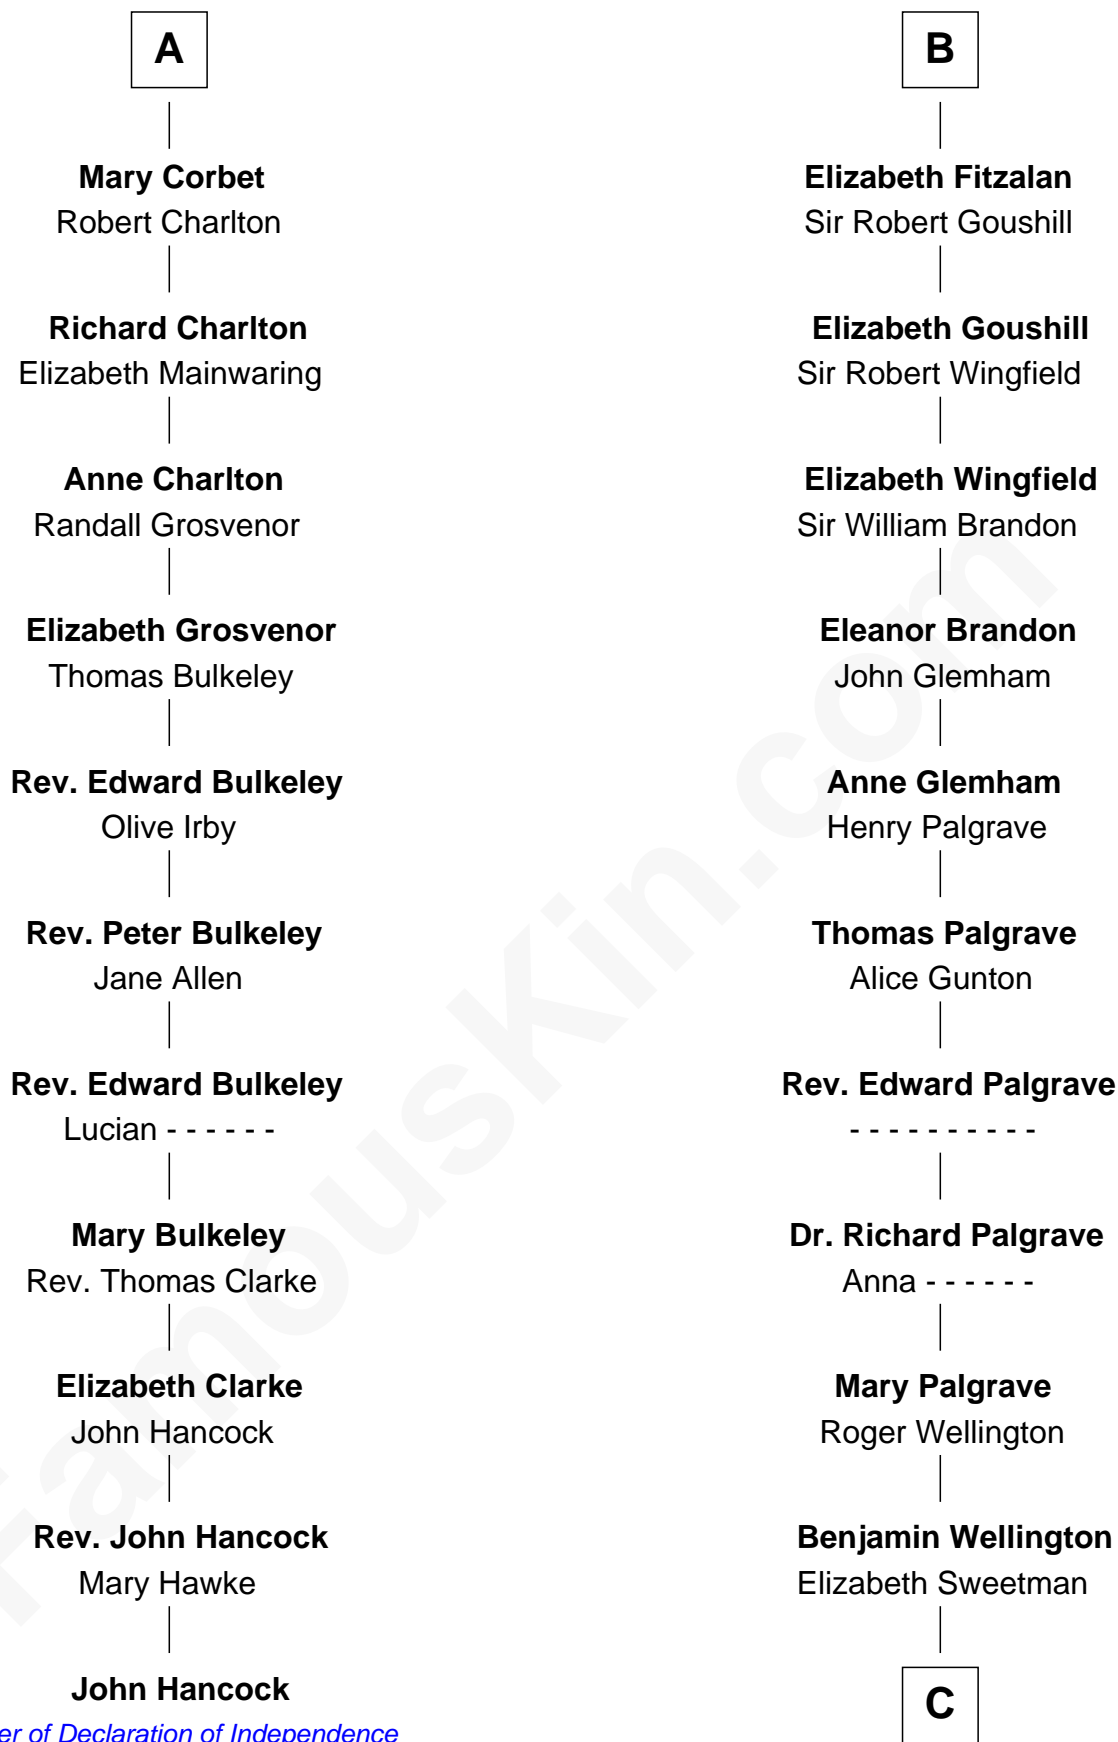

# FamousKin.com Relationship Chart of

**John Hancock**

*Signer of the Declaration of Independence*

17th cousin 1 time removed of

**Roger Sherman**

*Signer of the Declaration of Independence*

**Hugh de Kevelioc**  
Bertrade de Montfort

**C**

—  
**Mehetable Wellington**

William Sherman

—  
**Roger Sherman**

*Signer of Declaration of Independence*

FamousKin.com