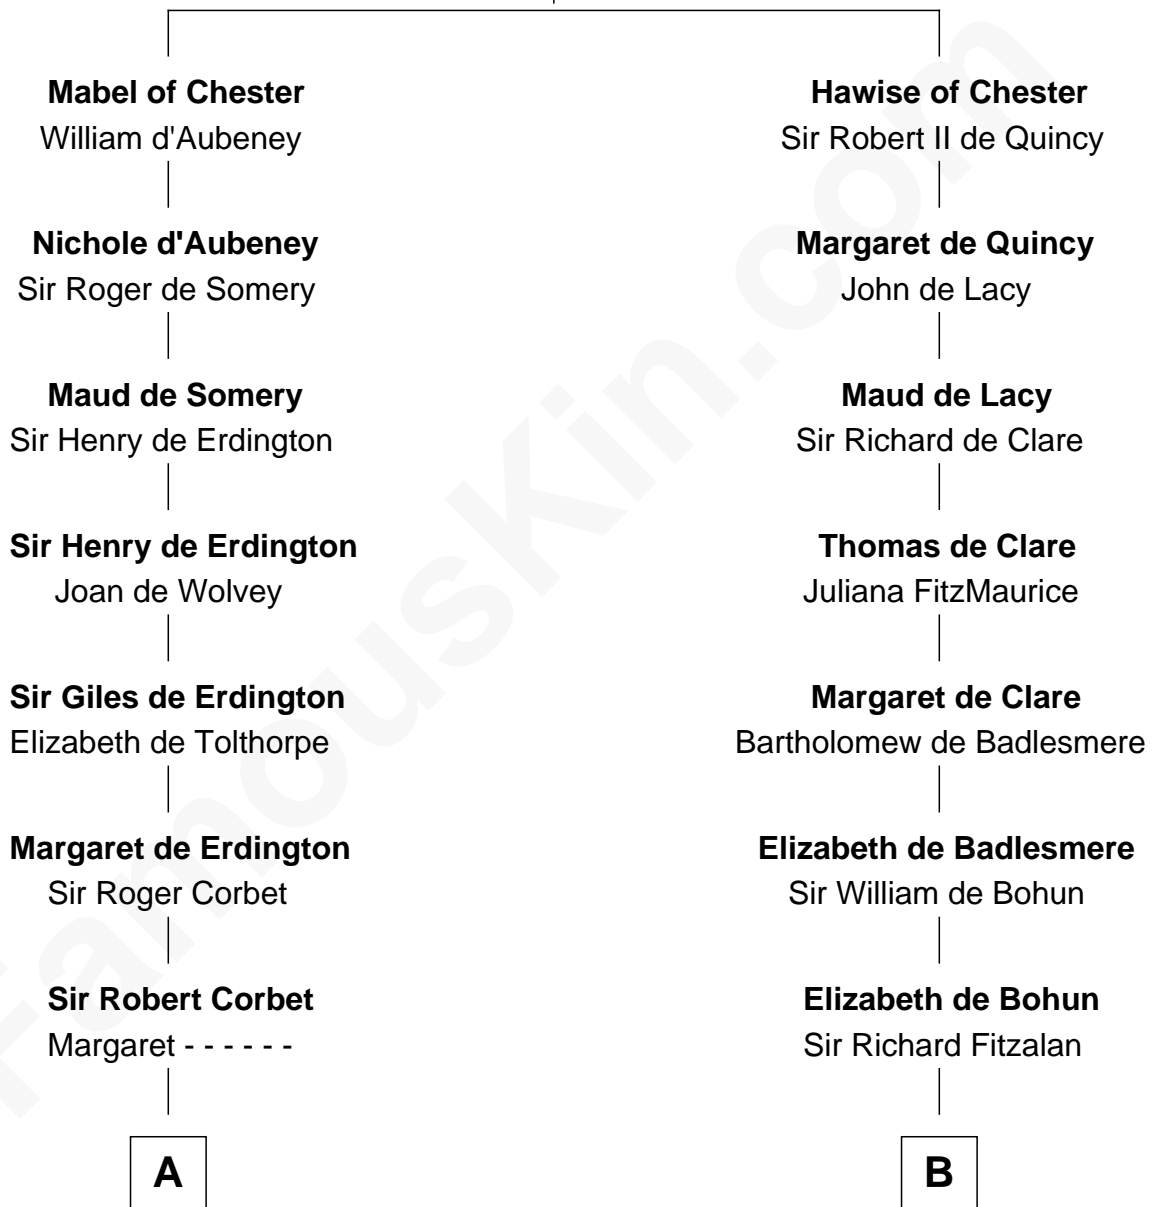

# FamousKin.com Relationship Chart of

**John Hancock**

*Signer of the Declaration of Independence*

17th cousin 1 time removed of

**Roger Sherman**

*Signer of the Declaration of Independence*

**Hugh de Kevelioc**  
Bertrade de Montfort

**C**

—  
**Mehetable Wellington**

William Sherman

—  
**Roger Sherman**

*Signer of Declaration of Independence*

FamousKin.com