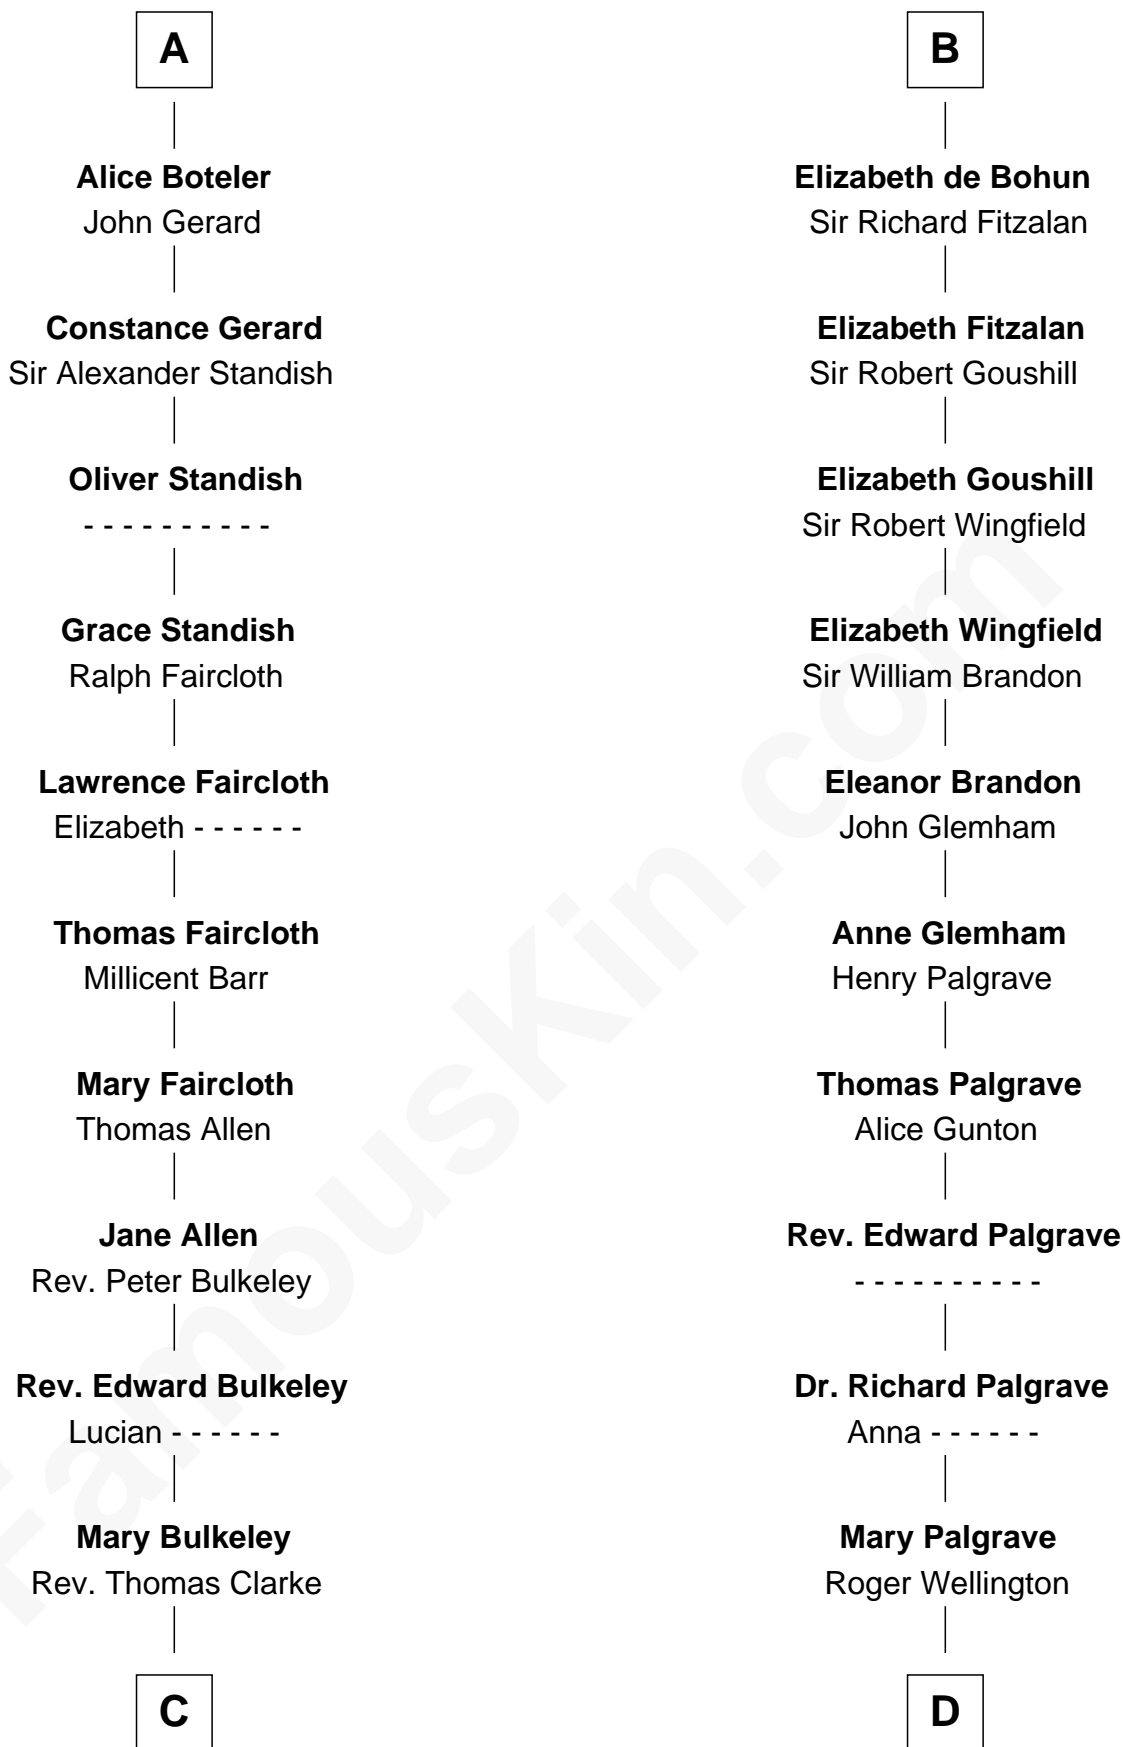

# FamousKin.com Relationship Chart of

**John Hancock**

*Signer of the Declaration of Independence*

19th cousin of

**Roger Sherman**

*Signer of the Declaration of Independence*

**Henry of Huntingdon**

Ada de Warenne

Humphrey IV de Bohun

**Henry de Bohun**

Maud de Mandeville

**Sir Humphrey de Bohun**

Maud of Eu

**Sir Humphrey de Bohun**

Eleanor de Braiose

**Humphrey de Bohun**

Maud de Fiennes

**Humphrey de Bohun**

Elizabeth Plantagenet

**Sir William de Bohun**

Elizabeth de Badlesmere

**B**

**C**

**Elizabeth Clarke**

John Hancock

**Rev. John Hancock**

Mary Hawke

**John Hancock**

*Signer of Declaration of Independence*

**D**

**Benjamin Wellington**

Elizabeth Sweetman