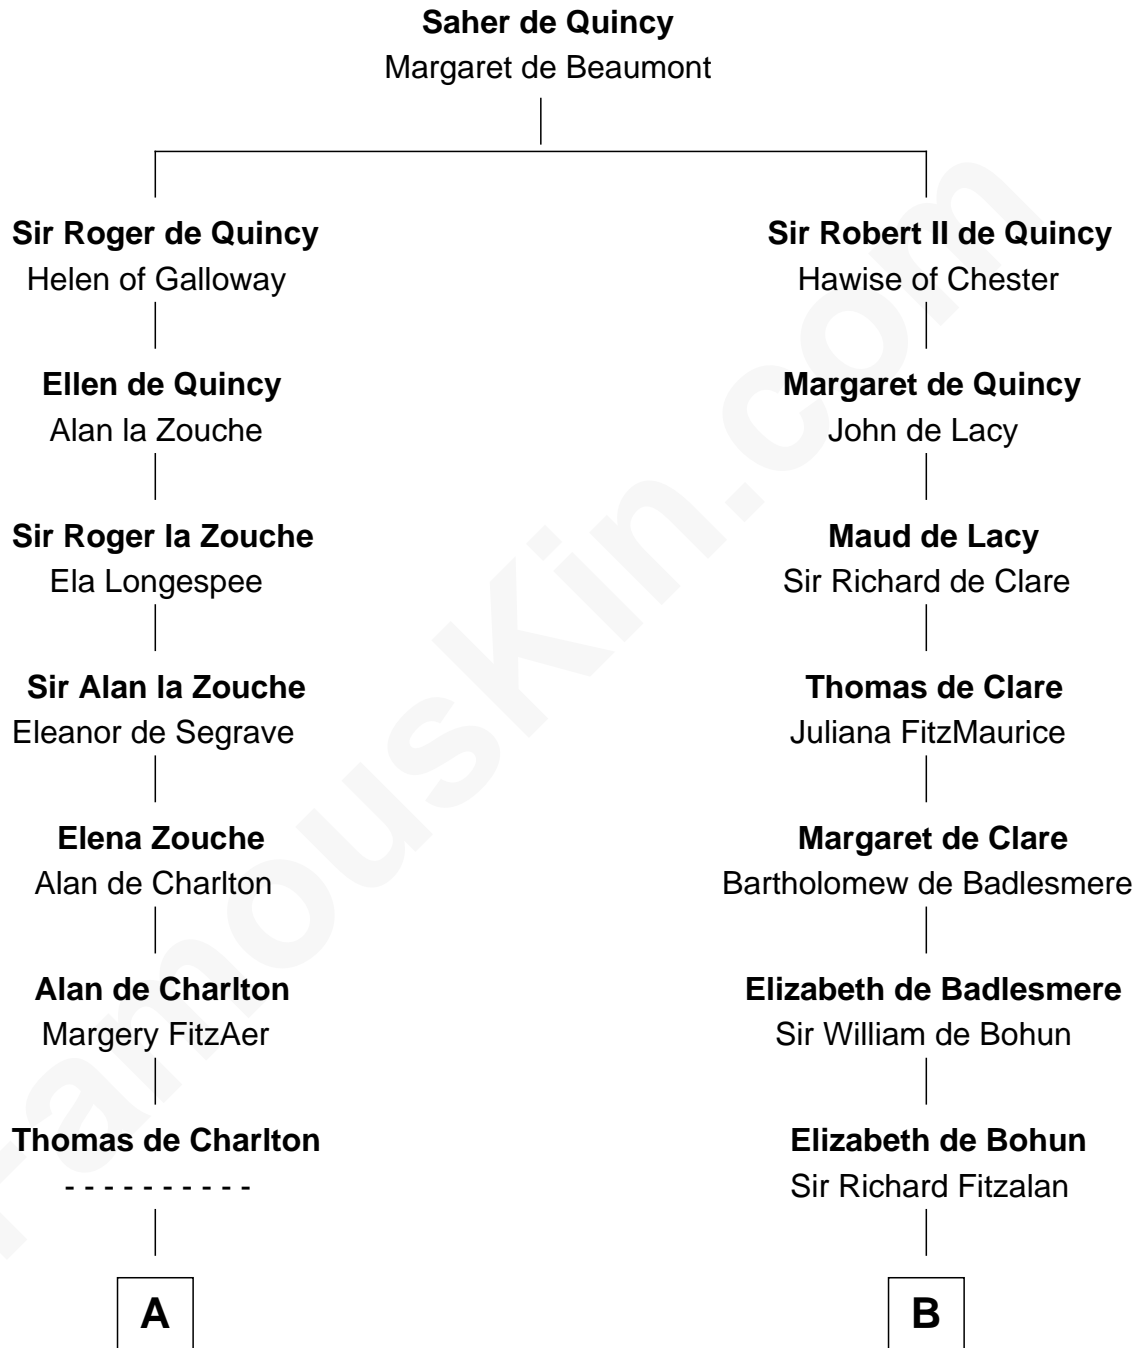

FamousKin.com Relationship Chart of

John Hancock

Signer of the Declaration of Independence

18th cousin 1 time removed of

Roger Sherman

Signer of the Declaration of Independence

C

Elizabeth Clarke

John Hancock

Rev. John Hancock

Mary Hawke

John Hancock

Signer of Declaration of Independence

D

Mehetable Wellington

William Sherman