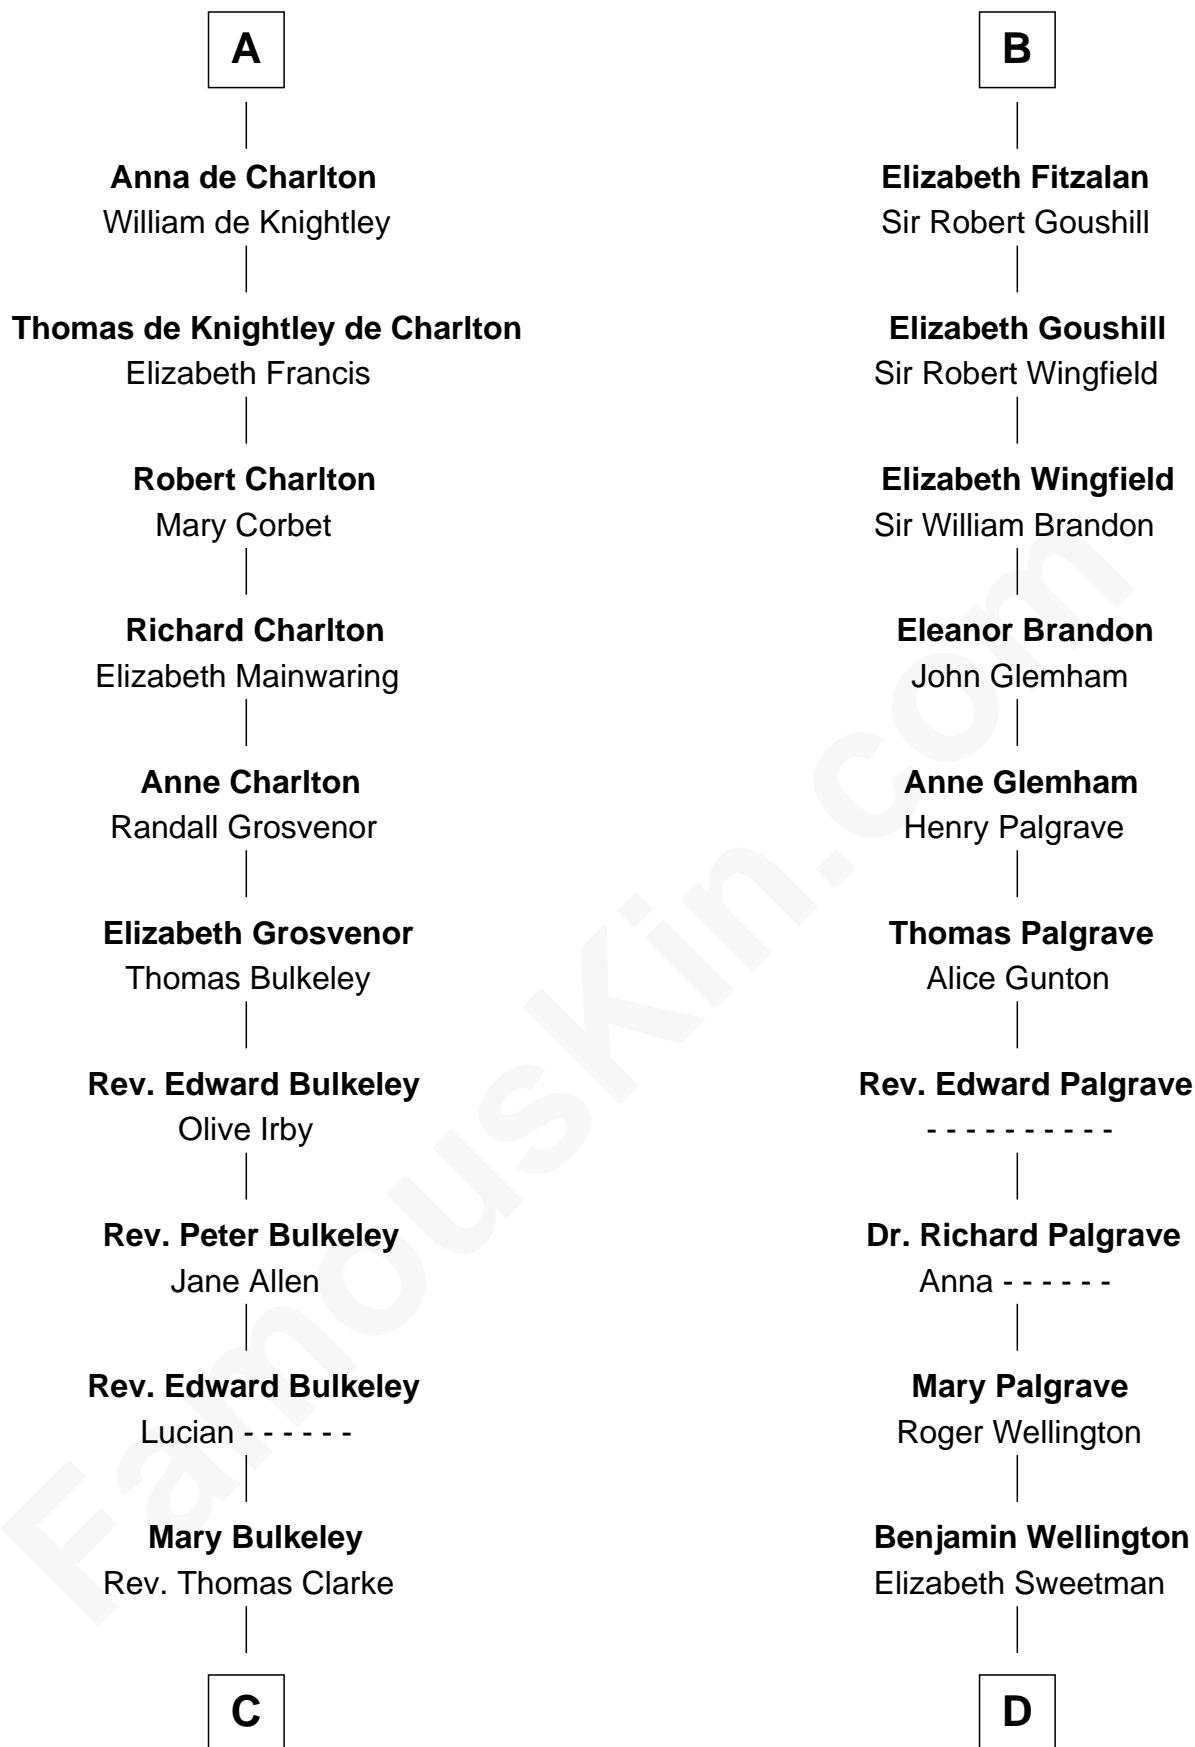

FamousKin.com Relationship Chart of

John Hancock

Signer of the Declaration of Independence

18th cousin 1 time removed of

Roger Sherman

Signer of the Declaration of Independence

C

Elizabeth Clarke

John Hancock

Rev. John Hancock

Mary Hawke

John Hancock

Signer of Declaration of Independence

D

Mehetable Wellington

William Sherman