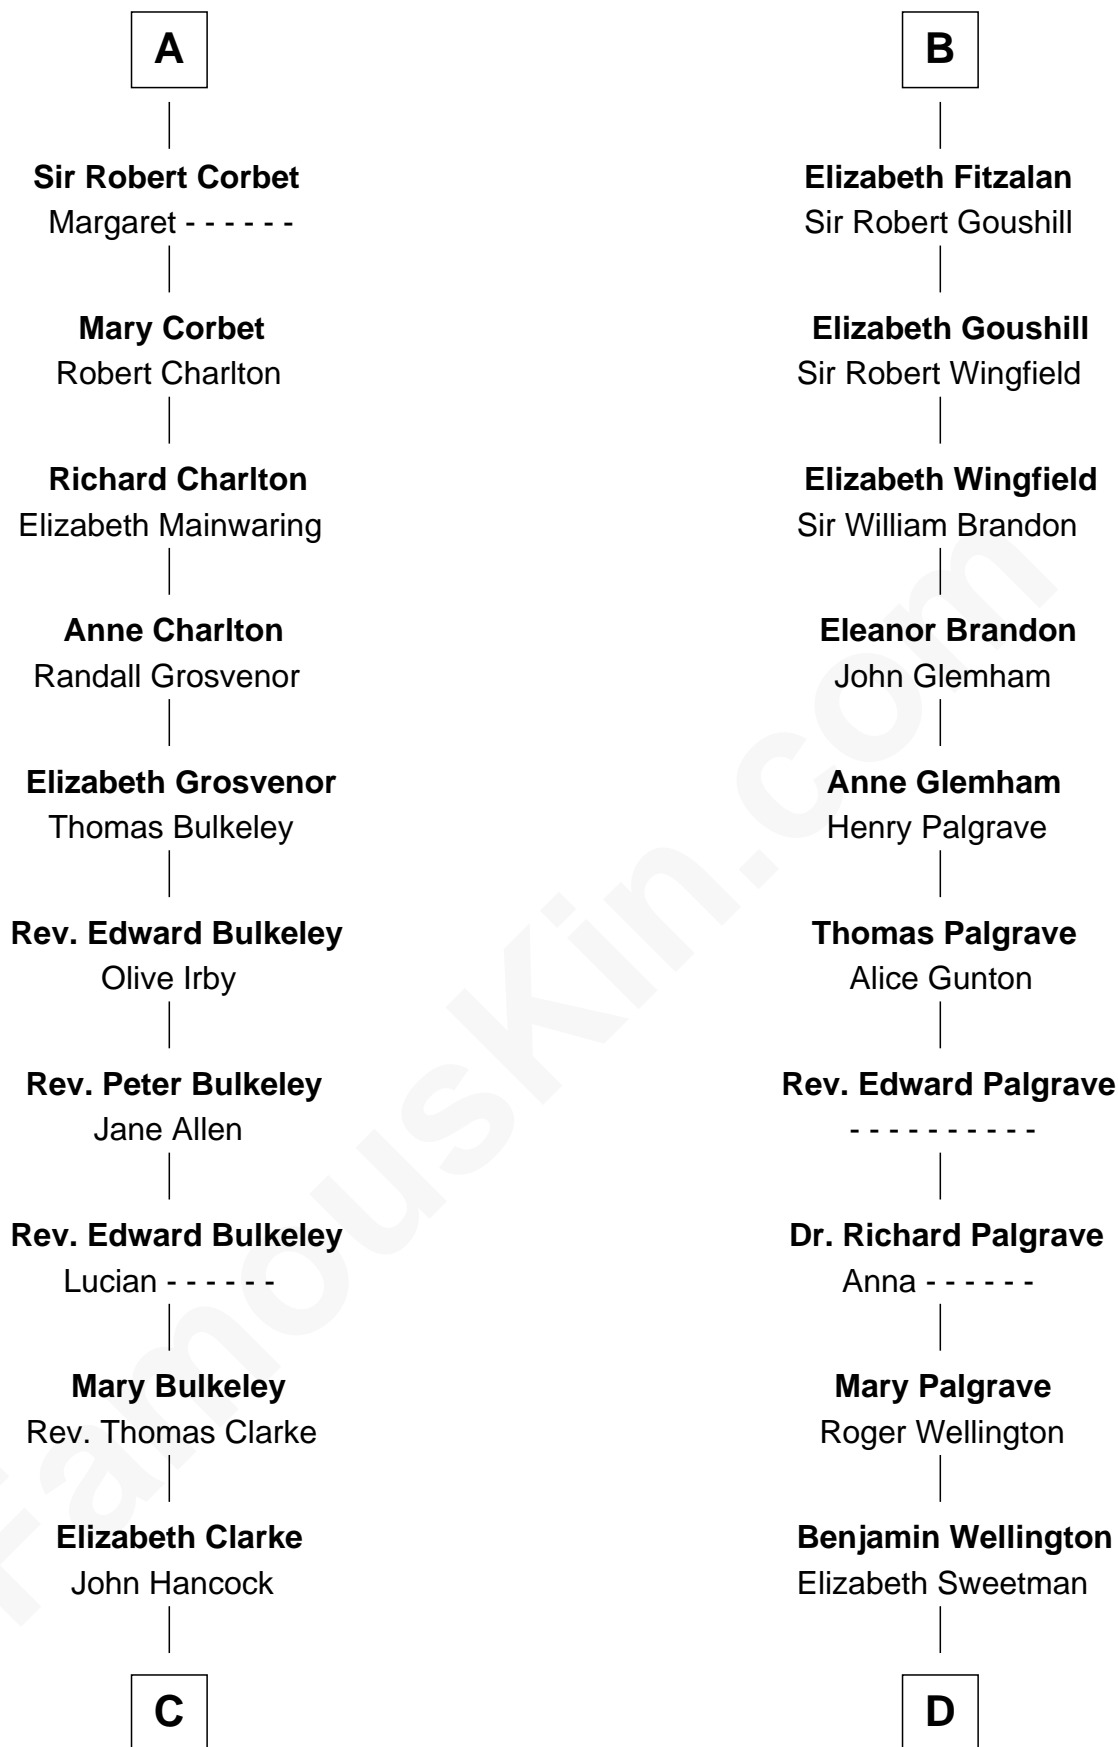

# FamousKin.com Relationship Chart of

**John Hancock**

*Signer of the Declaration of Independence*

18th cousin of

**Roger Sherman**

*Signer of the Declaration of Independence*

**John FitzGilbert**  
Sybilla of Salisbury

**C**

**Rev. John Hancock**

Mary Hawke

**John Hancock**

*Signer of Declaration of Independence*

**D**

**Mehetable Wellington**

William Sherman