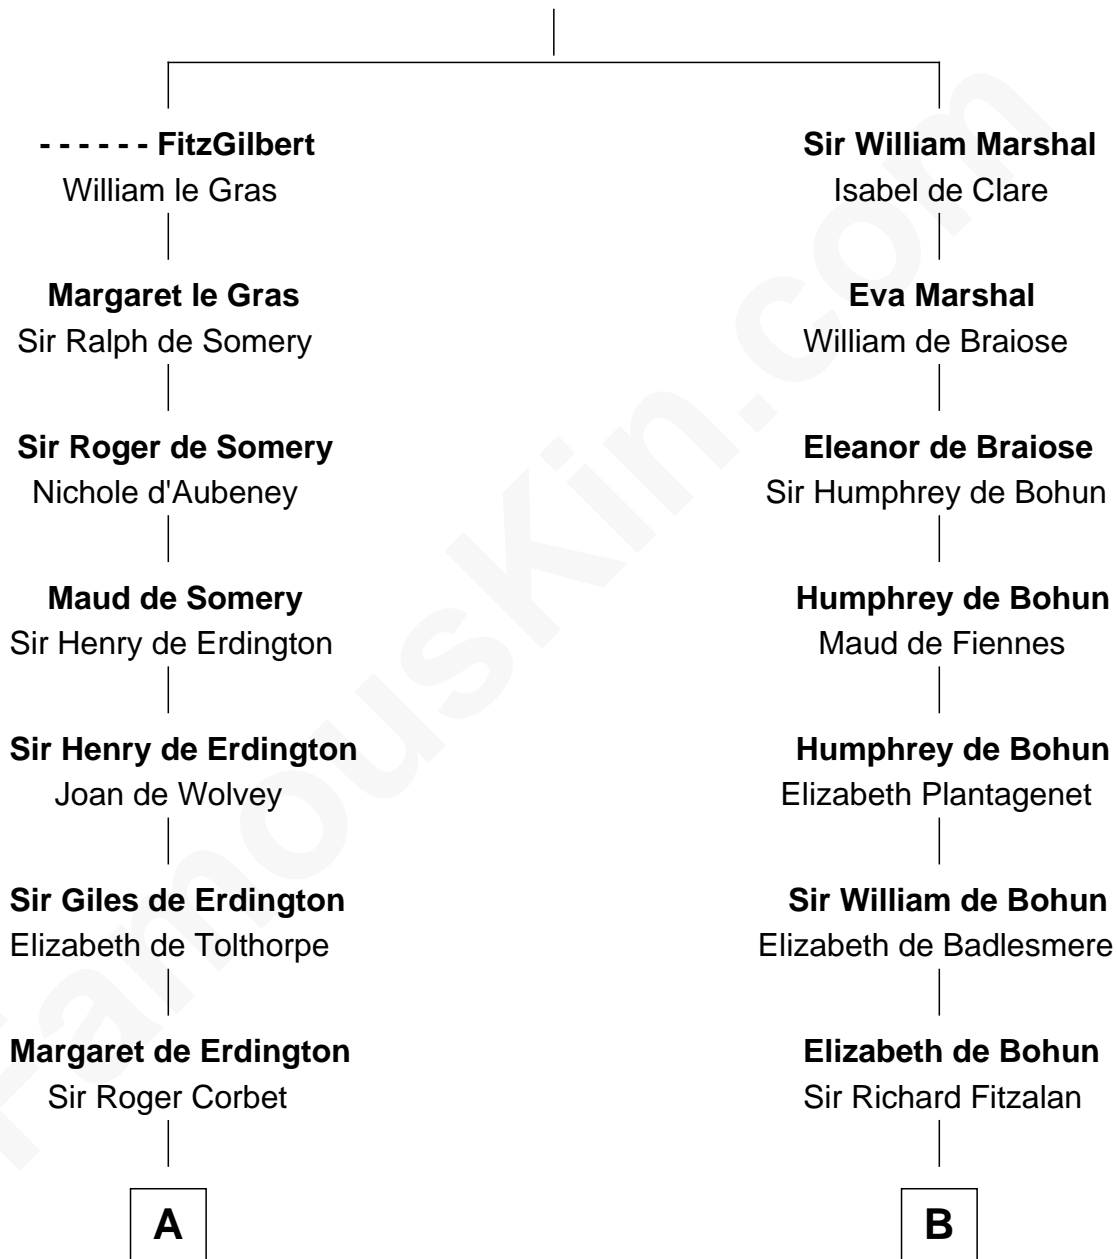

# FamousKin.com Relationship Chart of

**John Hancock**

*Signer of the Declaration of Independence*

18th cousin of

**Roger Sherman**

*Signer of the Declaration of Independence*

**John FitzGilbert**  
Sybilla of Salisbury

**C**

**Rev. John Hancock**

Mary Hawke

**John Hancock**

*Signer of Declaration of Independence*

**D**

**Mehetable Wellington**

William Sherman

**Roger Sherman**

*Signer of Declaration of Independence*

FamousKin.com