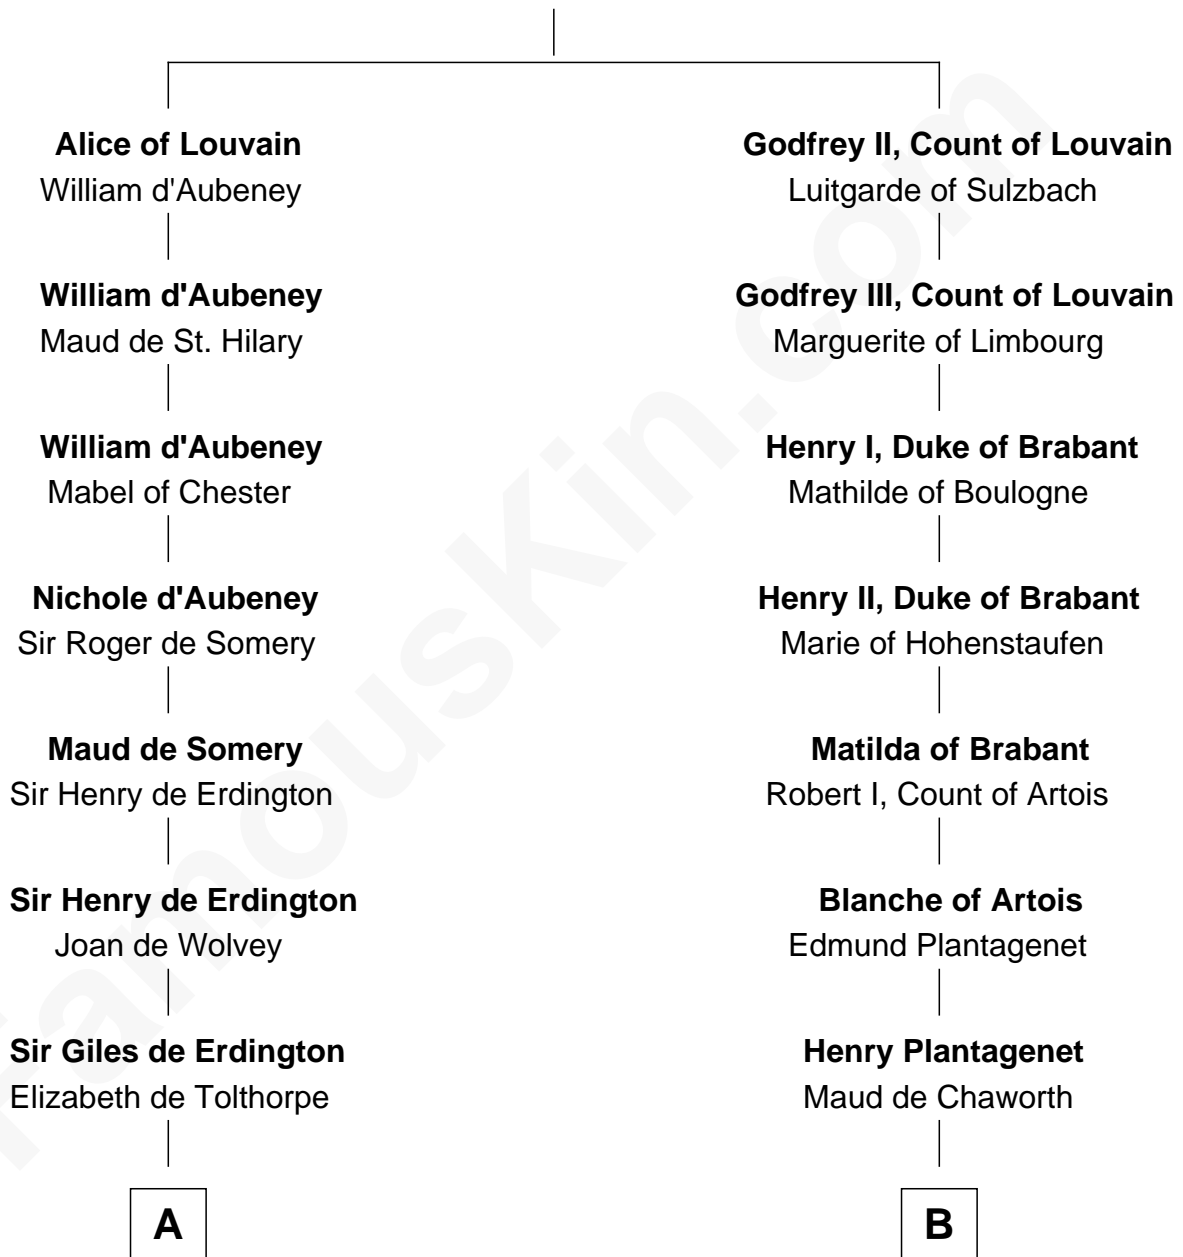

FamousKin.com Relationship Chart of

John Hancock

Signer of the Declaration of Independence

19th cousin 1 time removed of

Roger Sherman

Signer of the Declaration of Independence

Gottfried I, Count of Louvain

Ide de Chiny

C

Elizabeth Clarke

John Hancock

Rev. John Hancock

Mary Hawke

John Hancock

Signer of Declaration of Independence