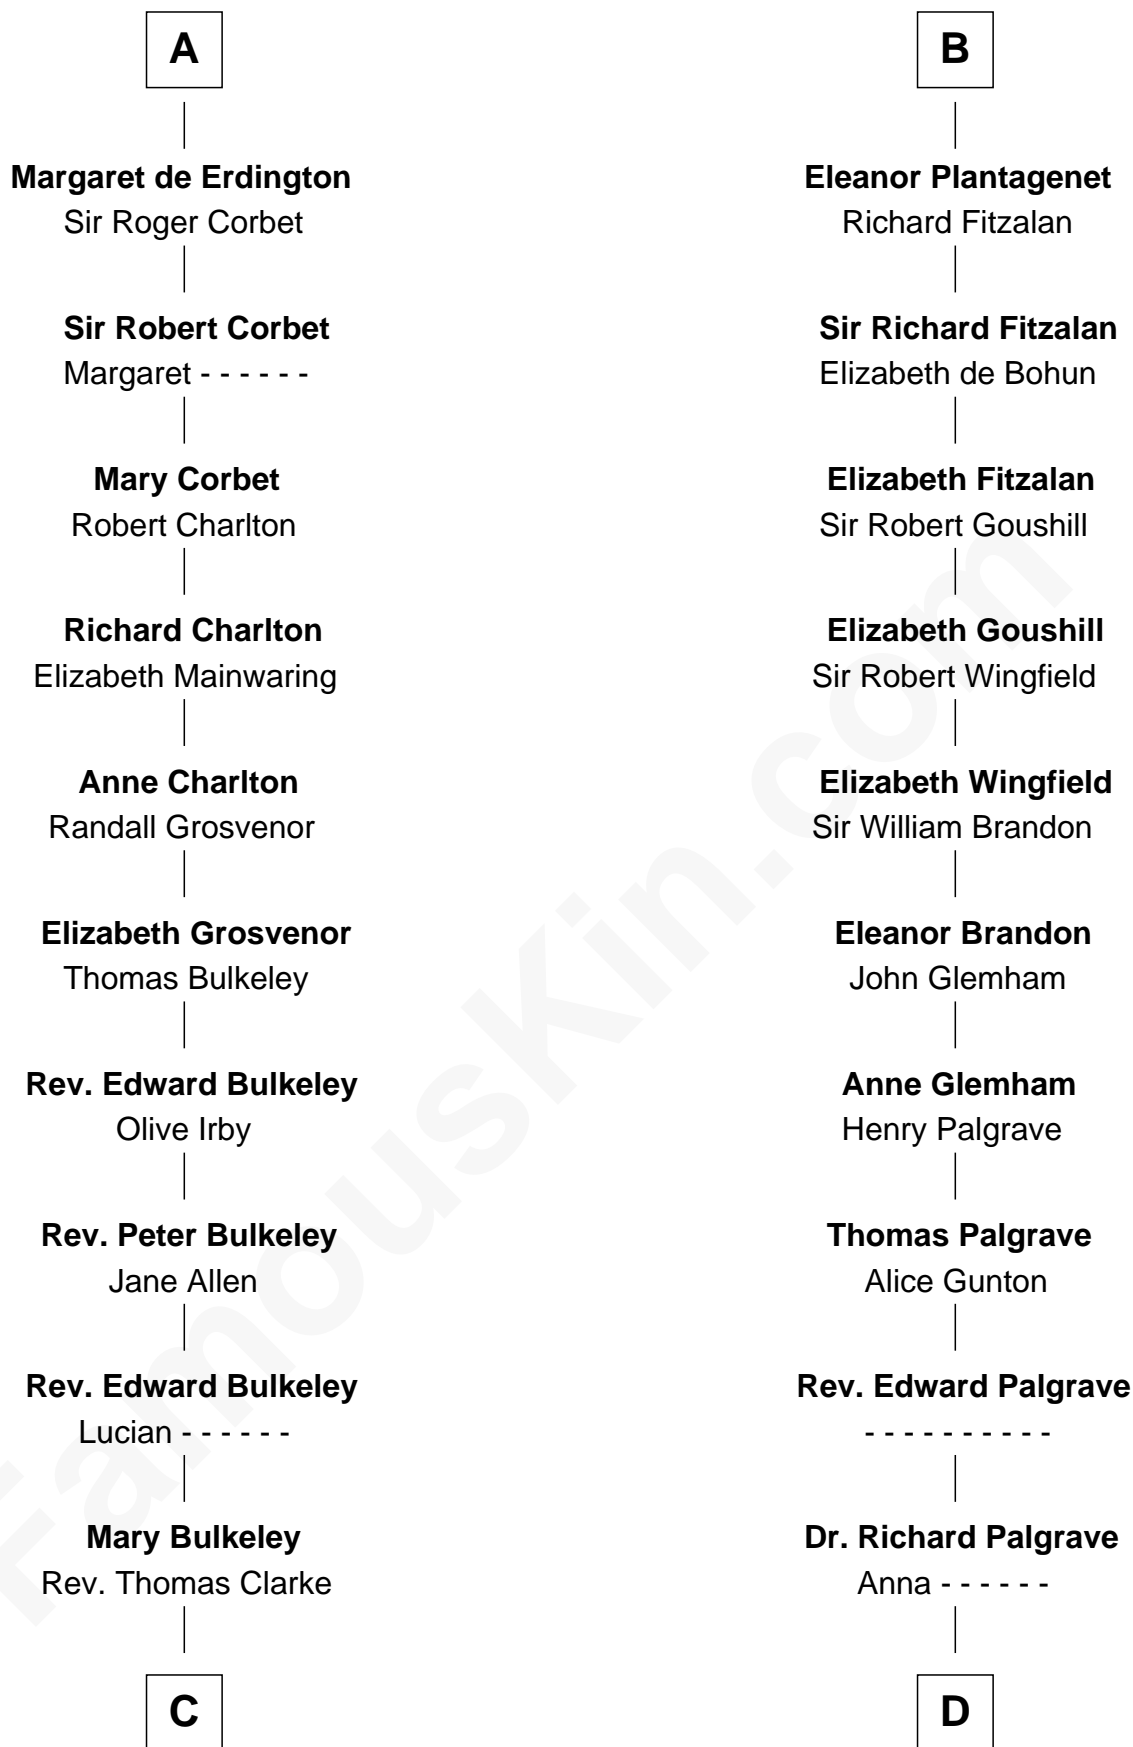

FamousKin.com Relationship Chart of

John Hancock

Signer of the Declaration of Independence

19th cousin 1 time removed of

Roger Sherman

Signer of the Declaration of Independence

Gottfried I, Count of Louvain

Ide de Chiny

C

Elizabeth Clarke

John Hancock

Rev. John Hancock

Mary Hawke

John Hancock

Signer of Declaration of Independence