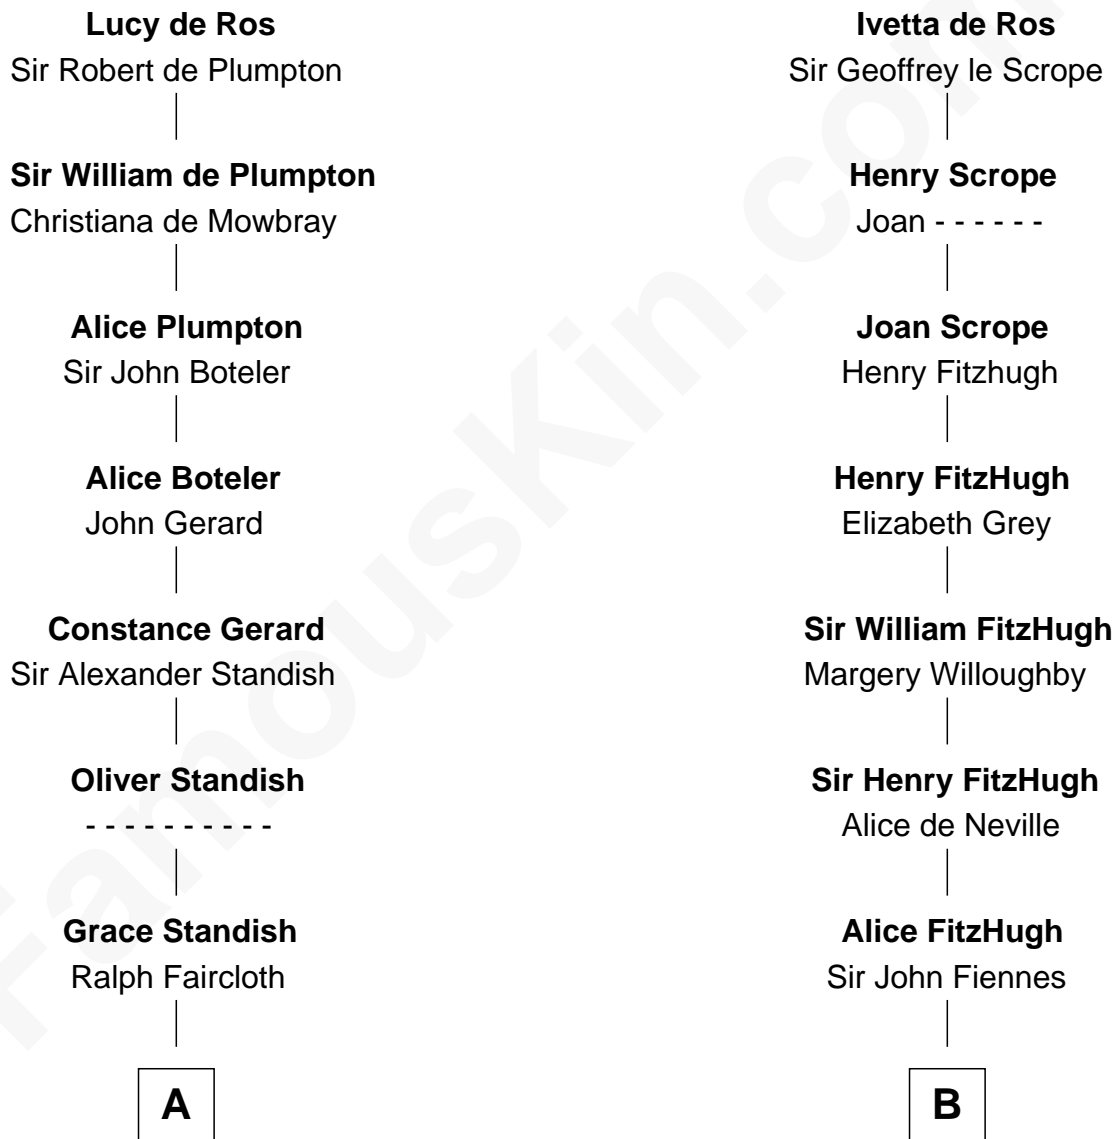

FamousKin.com Relationship Chart of

John Hancock

Signer of the Declaration of Independence

15th cousin 6 times removed of

Frank Lloyd Wright

American Architect

Sir William de Ros

Eustache Fitz Ralph

C

—
Capt. Russell Hubbard

Mary Gray

—
Martha Hubbard

David Wright

—
Rev. David Wright

Abigail Goddard

—
William Carey Wright