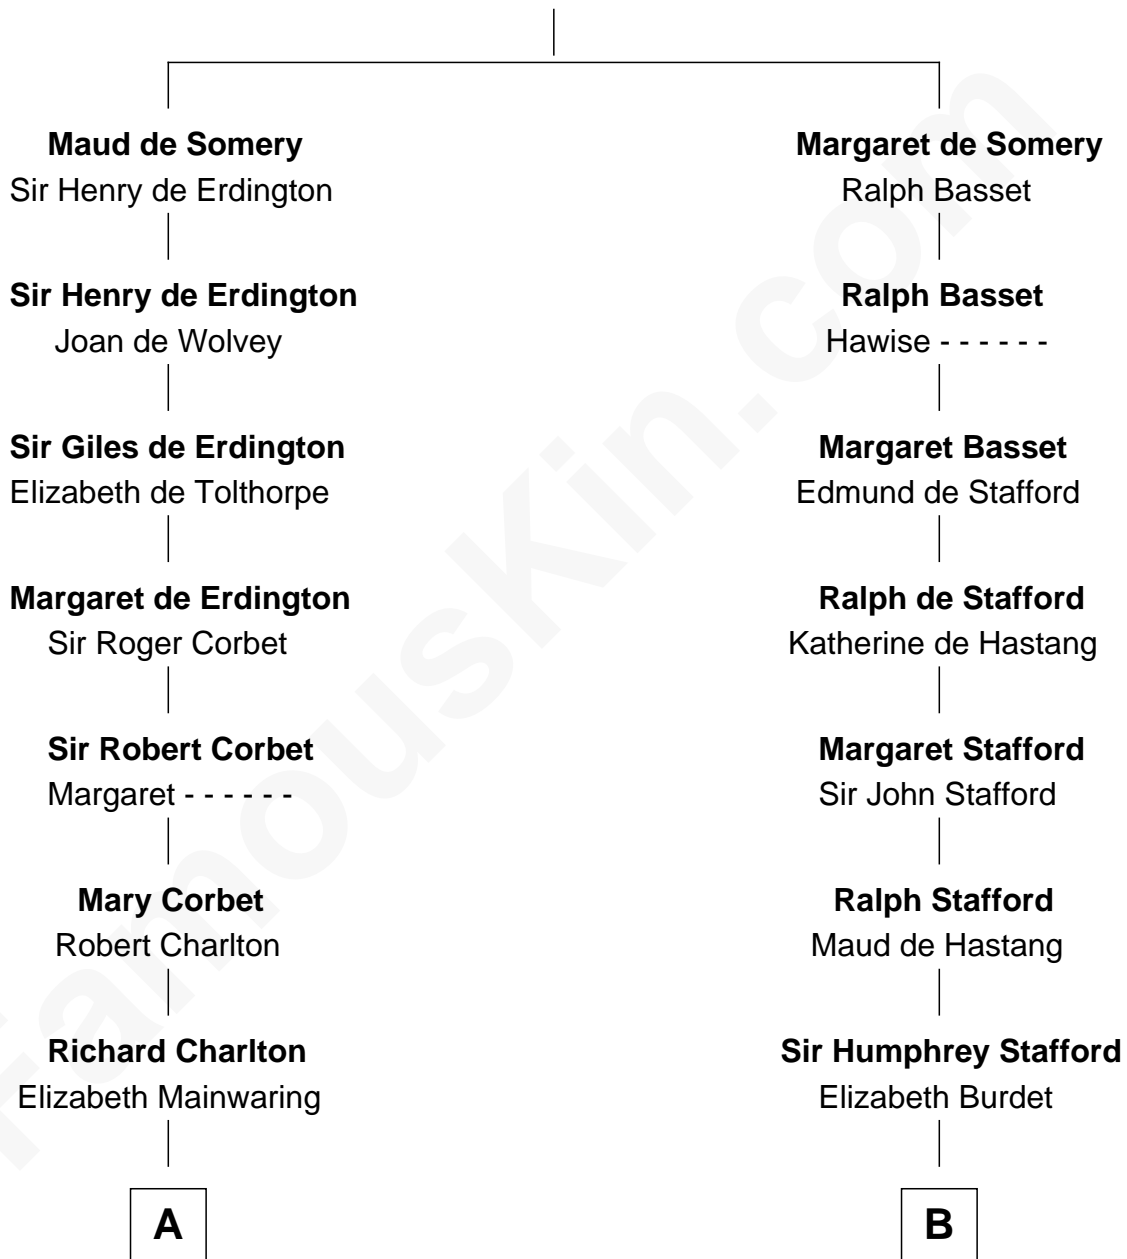

FamousKin.com Relationship Chart of

John Hancock

Signer of the Declaration of Independence

15th cousin 2 times removed of

William Ellery

Signer of the Declaration of Independence

Sir Roger de Somery

Nichole d'Aubenev

A

Anne Charlton
Randall Grosvenor

Elizabeth Grosvenor
Thomas Bulkeley

Rev. Edward Bulkeley
Olive Irby

Rev. Peter Bulkeley
Jane Allen

Rev. Edward Bulkeley
Lucian - - - - -

Mary Bulkeley
Rev. Thomas Clarke

Elizabeth Clarke
John Hancock