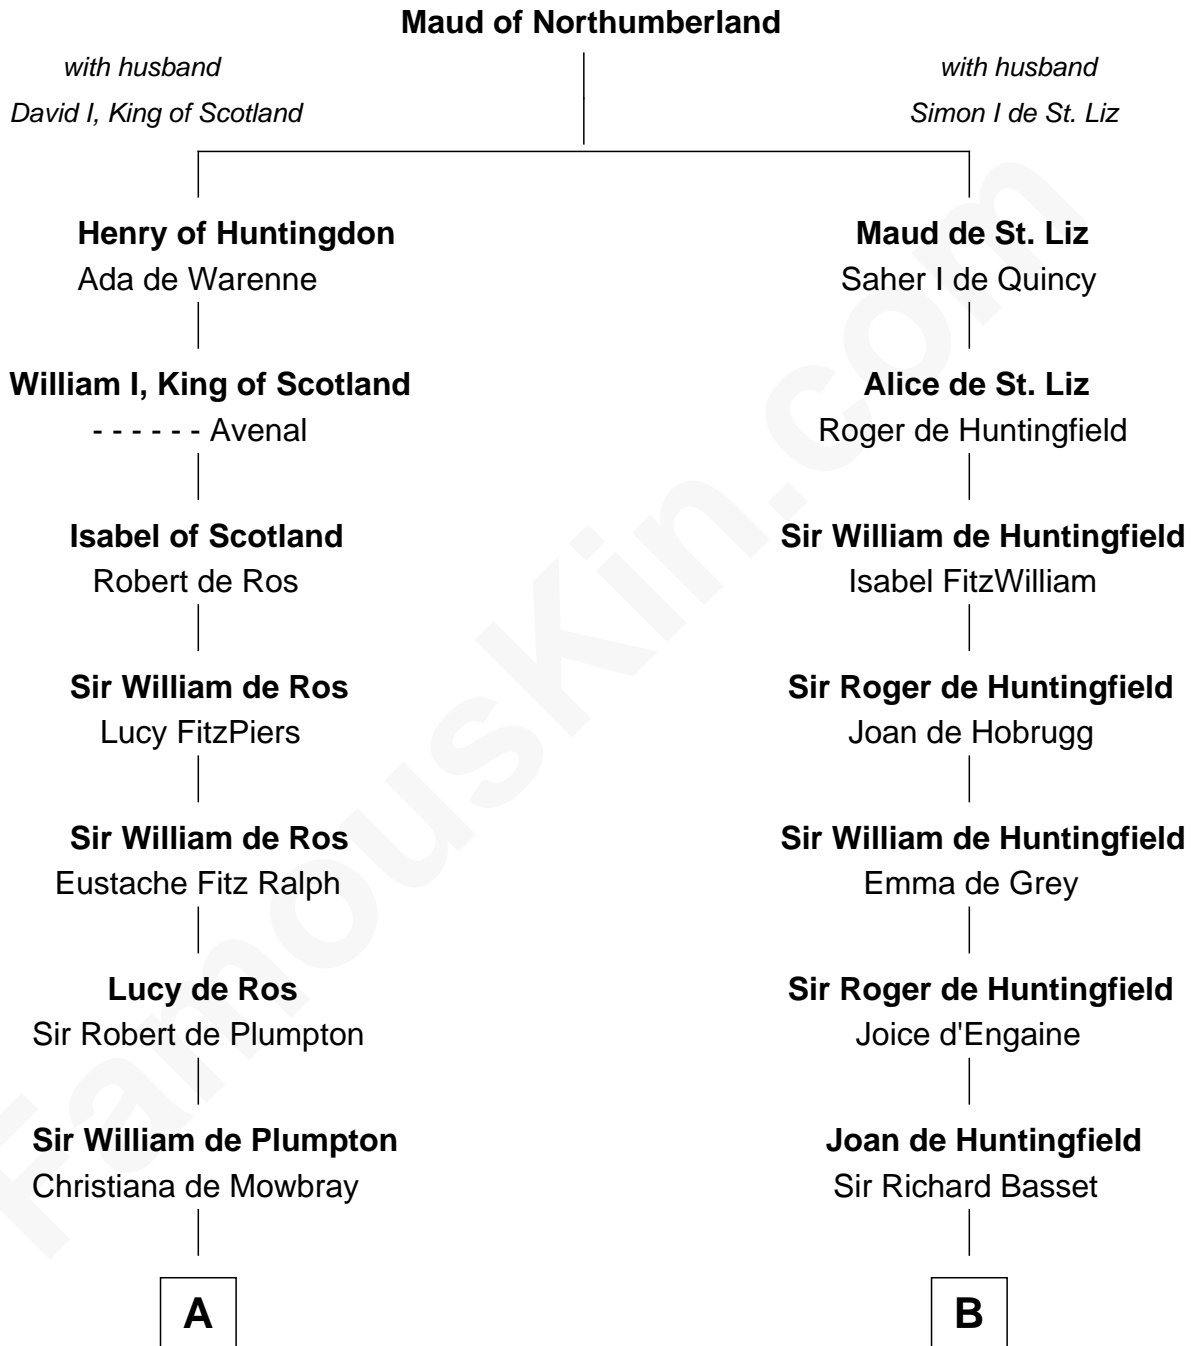

# FamousKin.com Relationship Chart of

**John Hancock**

*Signer of the Declaration of Independence*

20th cousin 1 time removed of

**William Ellery**

*Signer of the Declaration of Independence*

**C**

**Mary Bulkeley**  
Rev. Thomas Clarke

**Elizabeth Clarke**  
John Hancock

**Rev. John Hancock**  
Mary Hawke

**John Hancock**  
*Signer of Declaration of Independence*

**D**

**Audrey Barlow**  
William Almy

**Christopher Almy**  
Elizabeth Cornell