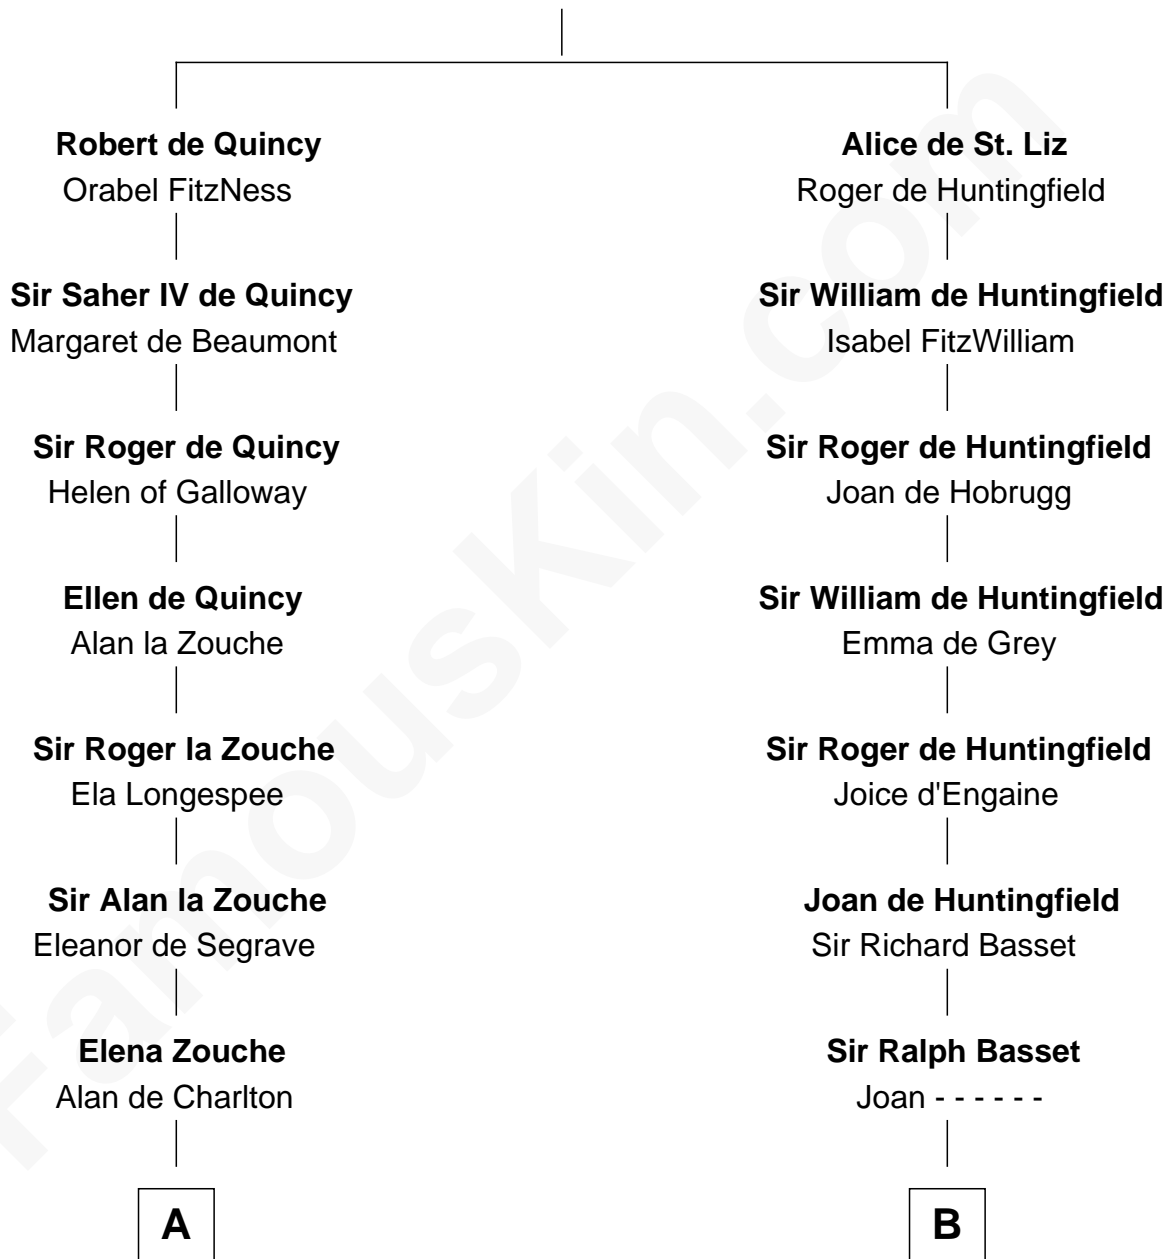

# FamousKin.com Relationship Chart of

**John Hancock**

*Signer of the Declaration of Independence*

20th cousin 1 time removed of

**William Ellery**

*Signer of the Declaration of Independence*

**Saher I de Quincy**

Maud de St. Liz

**C**

**Rev. Edward Bulkeley**

Lucian - - - - -

**Mary Bulkeley**

Rev. Thomas Clarke

**Elizabeth Clarke**

John Hancock

Ann Lawton

**Elizabeth Almy**

William Ellery

**William Ellery**

*Signer of Declaration of Independence*

FamousKin.com