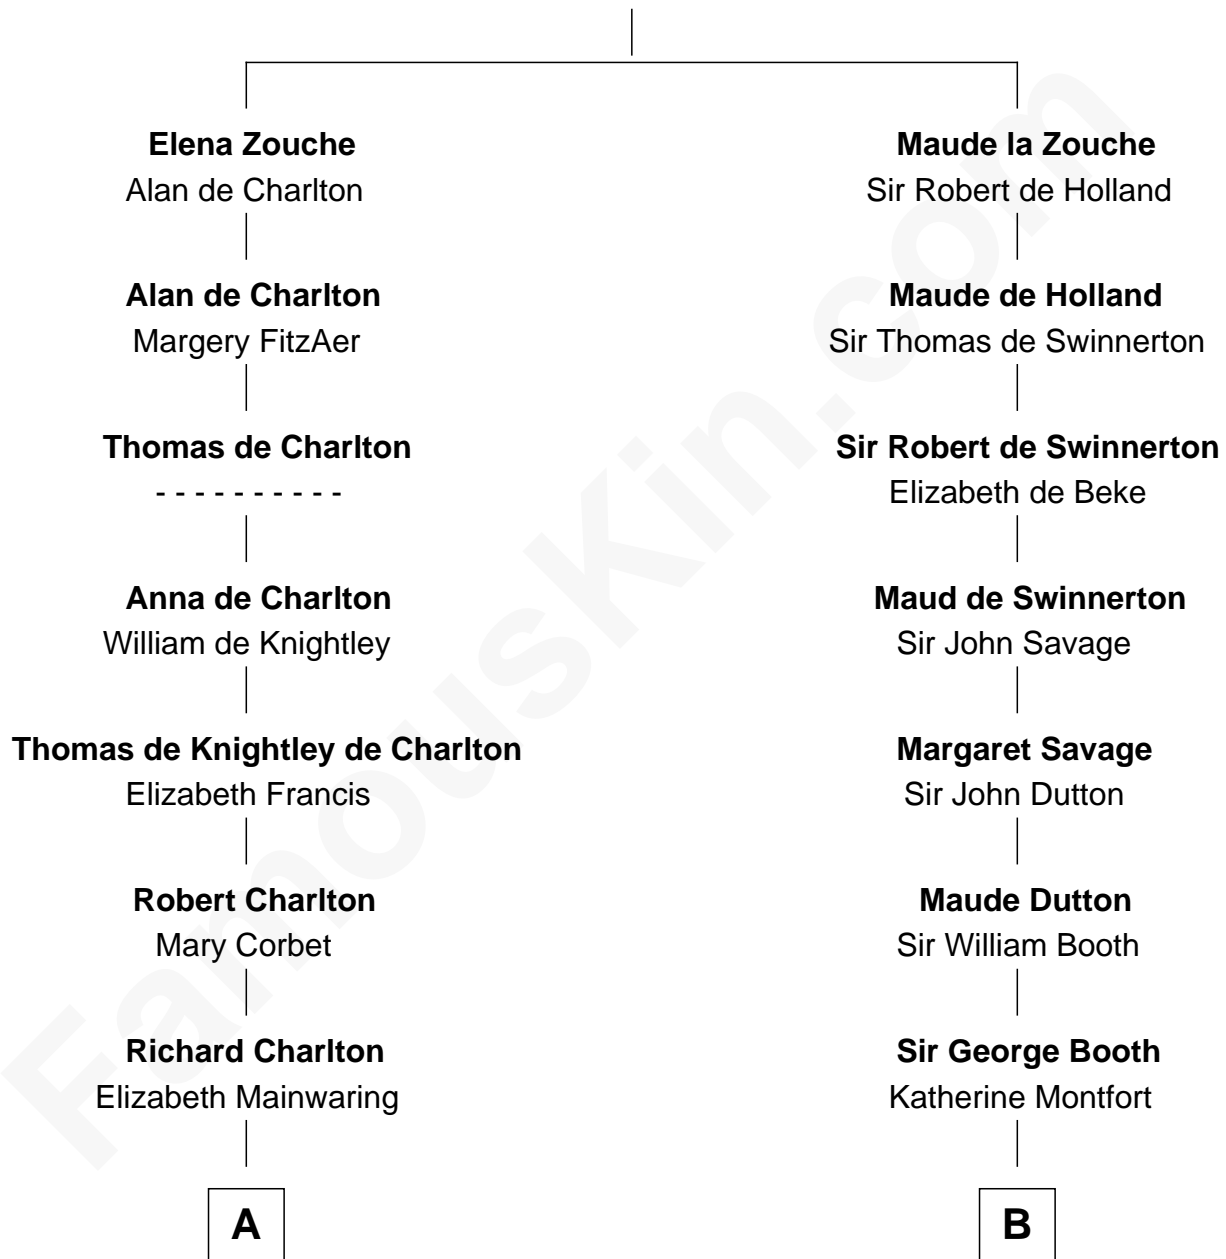

FamousKin.com Relationship Chart of

John Hancock

Signer of the Declaration of Independence

15th cousin 6 times removed of

Susan Dey

TV and Movie Actress

Sir Alan la Zouche

Eleanor de Segrave