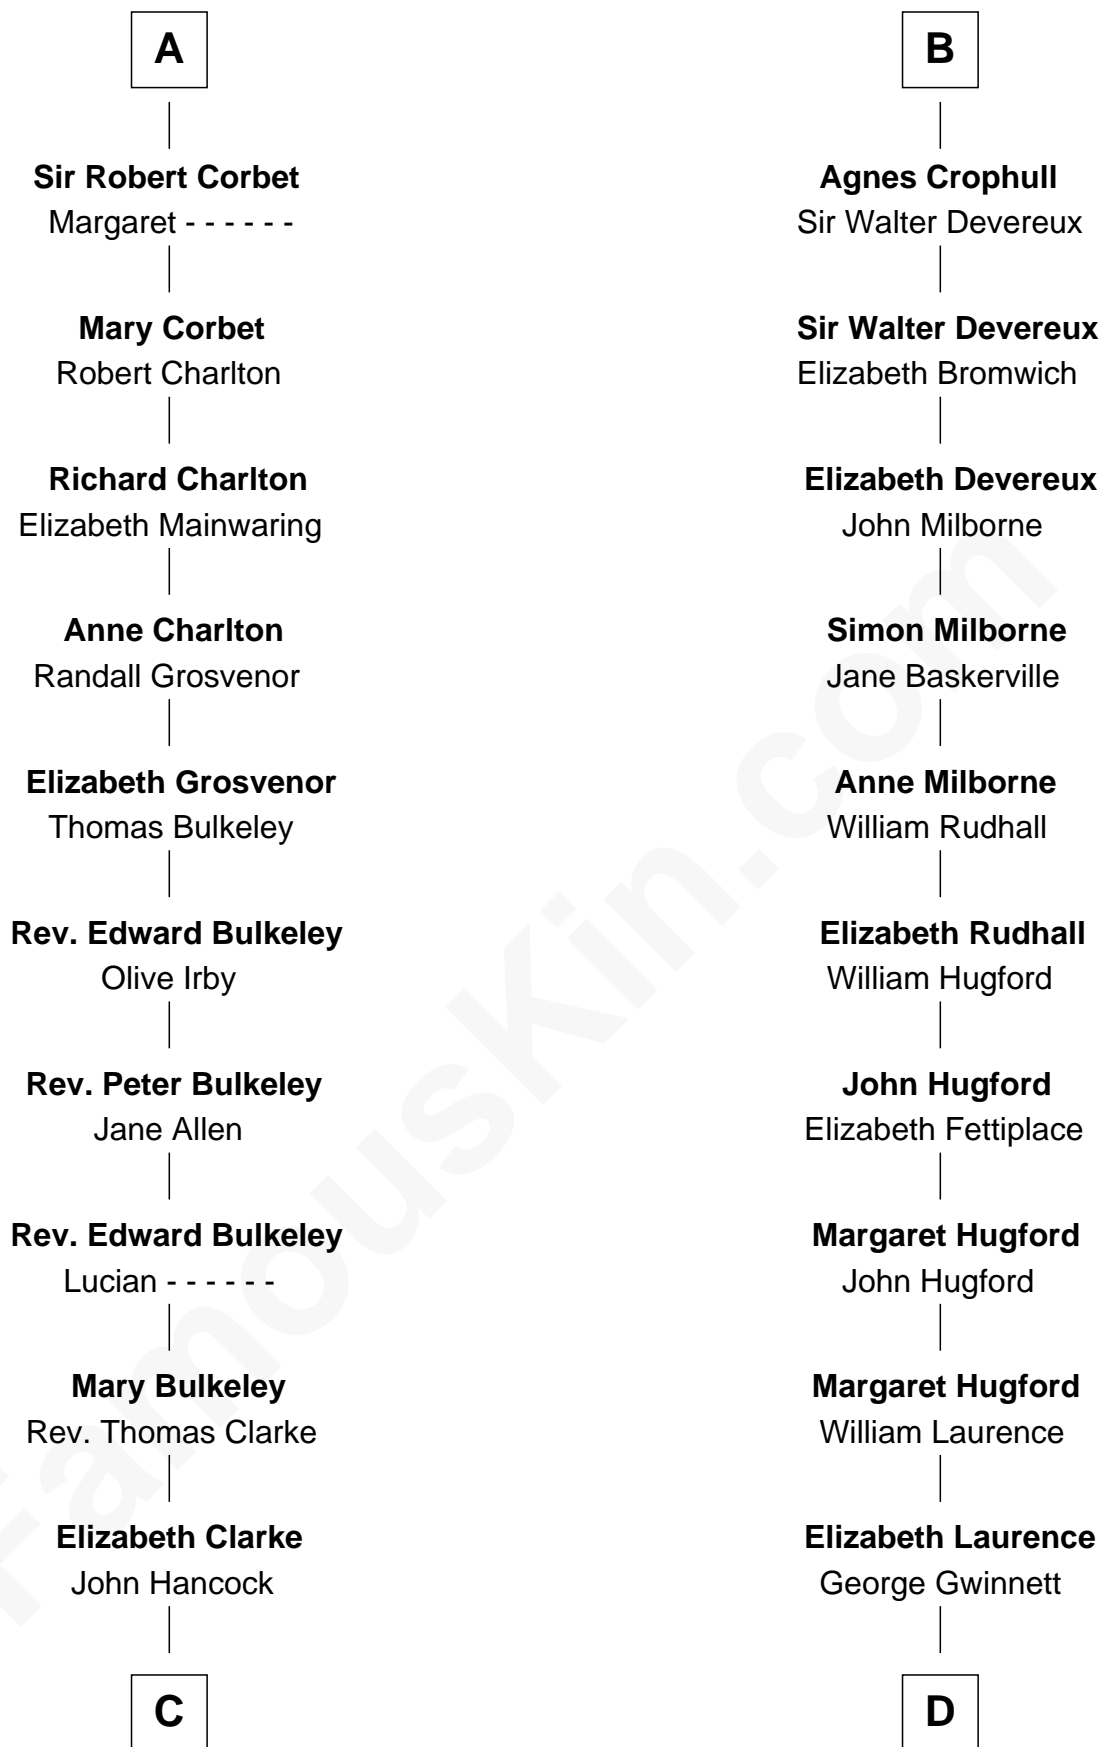

## Relationship Chart of

### John Hancock

*Signer of the Declaration of Independence*

18th cousin 2 times removed of

### Button Gwinnett

*Signer of the Declaration of Independence*

**C**

**Rev. John Hancock**

Mary Hawke

**John Hancock**

*Signer of Declaration of Independence*

**D**