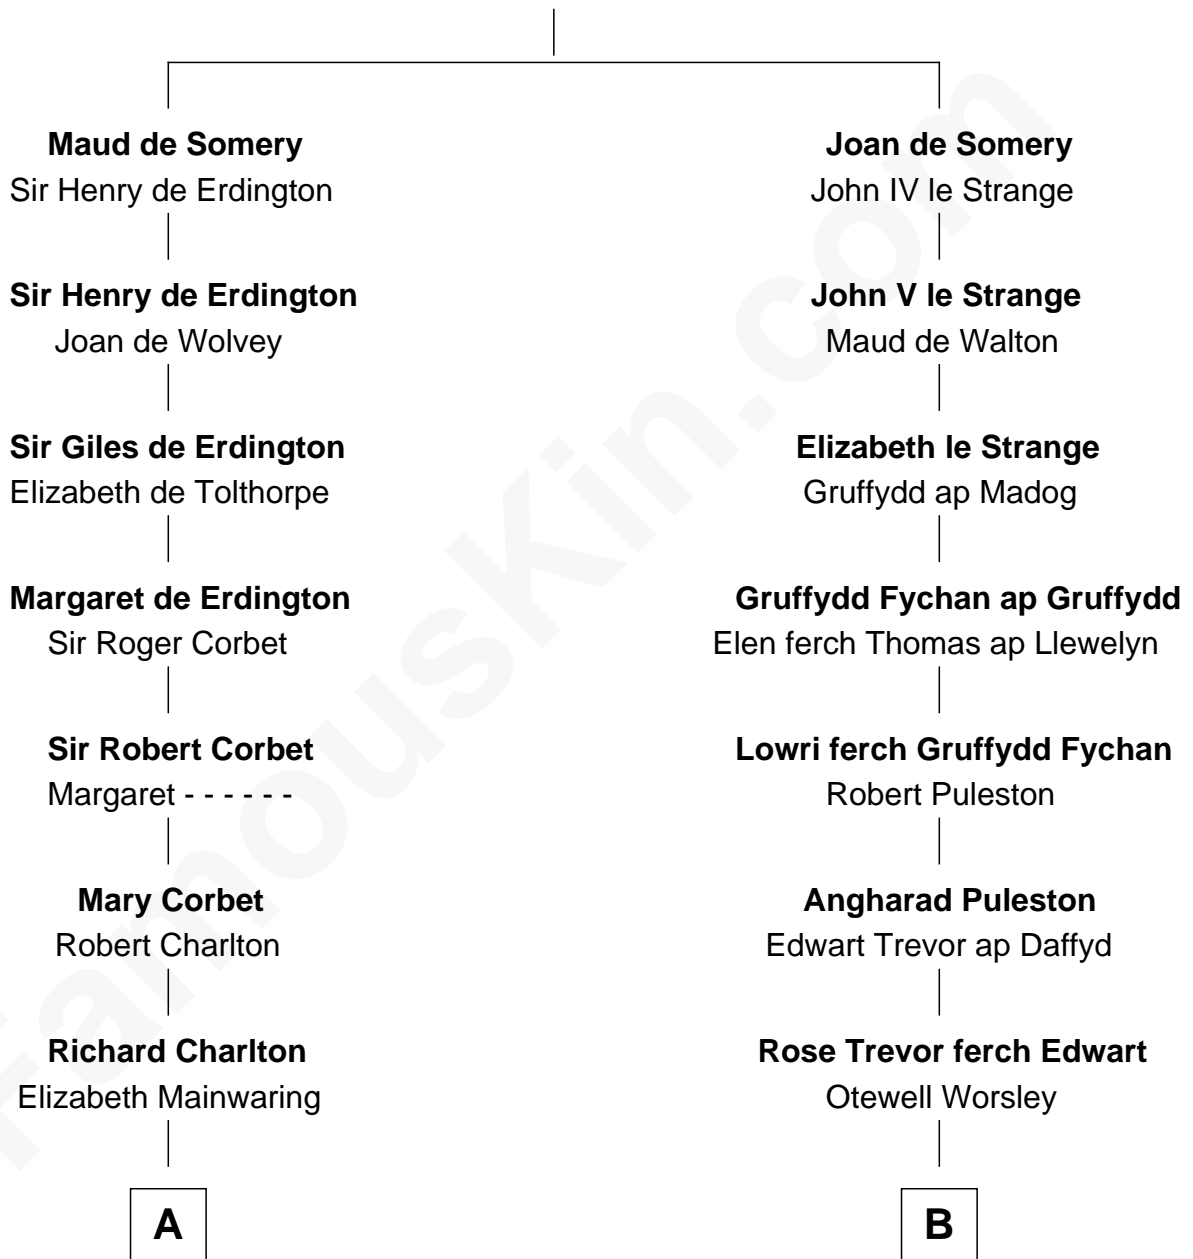

FamousKin.com Relationship Chart of

John Hancock

Signer of the Declaration of Independence

15th cousin 6 times removed of

Jennifer Coolidge

TV and Movie Actress

Sir Roger de Somery

Nichole d'Aubenev

C

Sarah Elizabeth Appleton

Amos Adams Lawrence

Hetty Sullivan Lawrence

Frederic Cunningham

Susannah Cunningham

John Templeman Coolidge

Paul Constant Coolidge