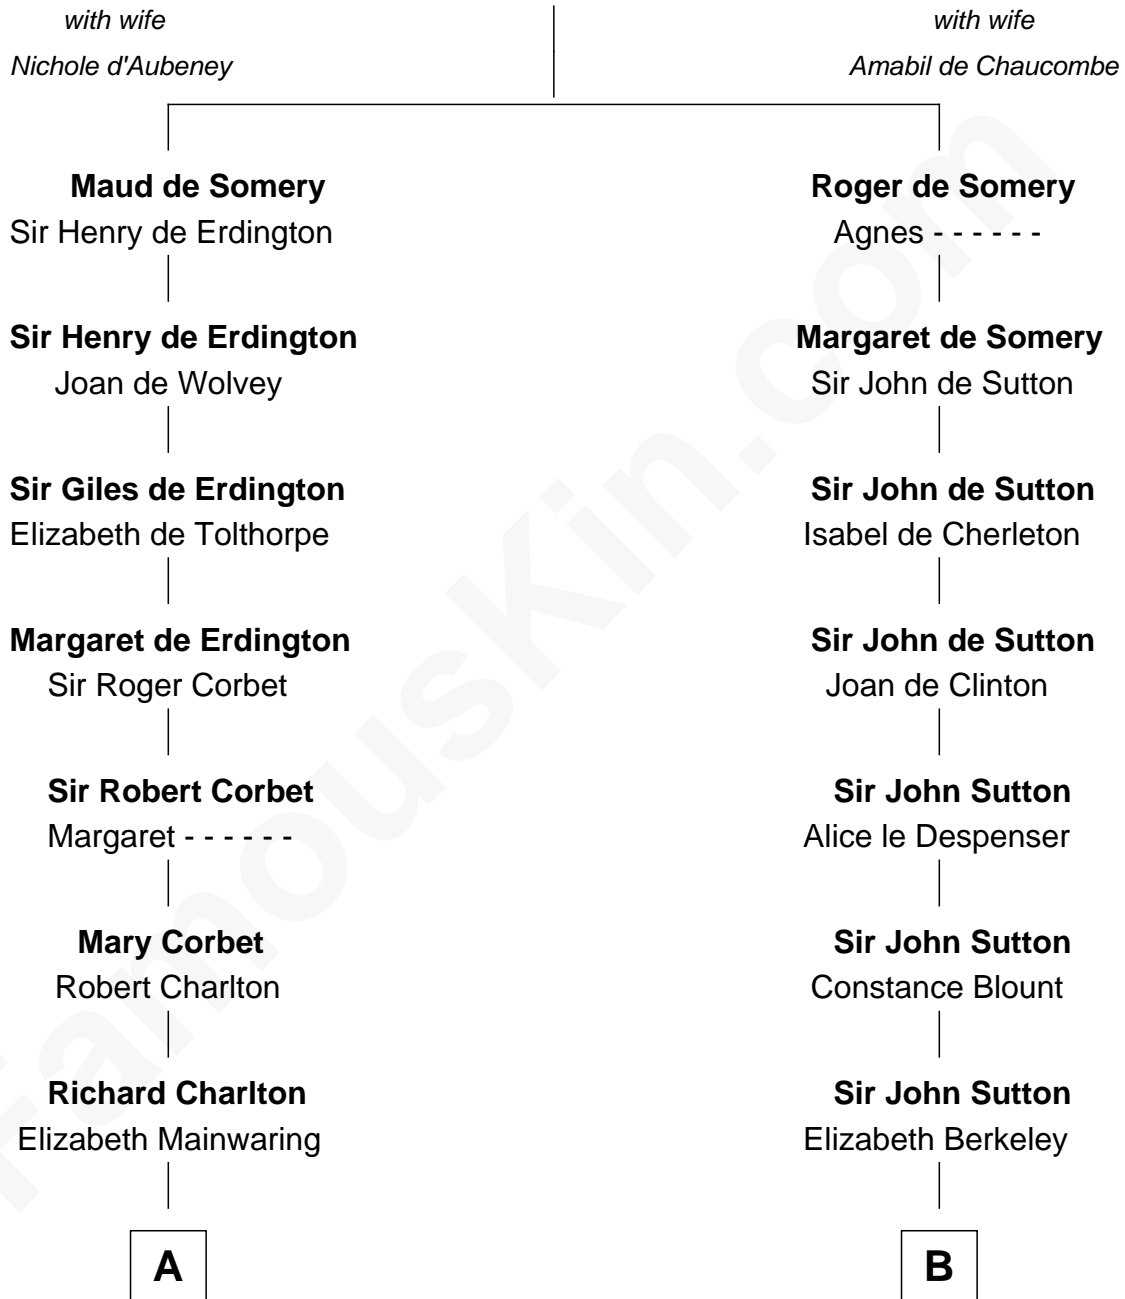

## Relationship Chart of

### John Hancock

*Signer of the Declaration of Independence*

15th cousin 3 times removed of

**William Woodbridge**  
*2nd Governor of Michigan*

### Sir Roger de Somery

**C**

|  
**Dudley Woodbridge**

Lucy Backus

|  
**William Woodbridge**

*2nd Governor of Michigan*

FamousKin.com