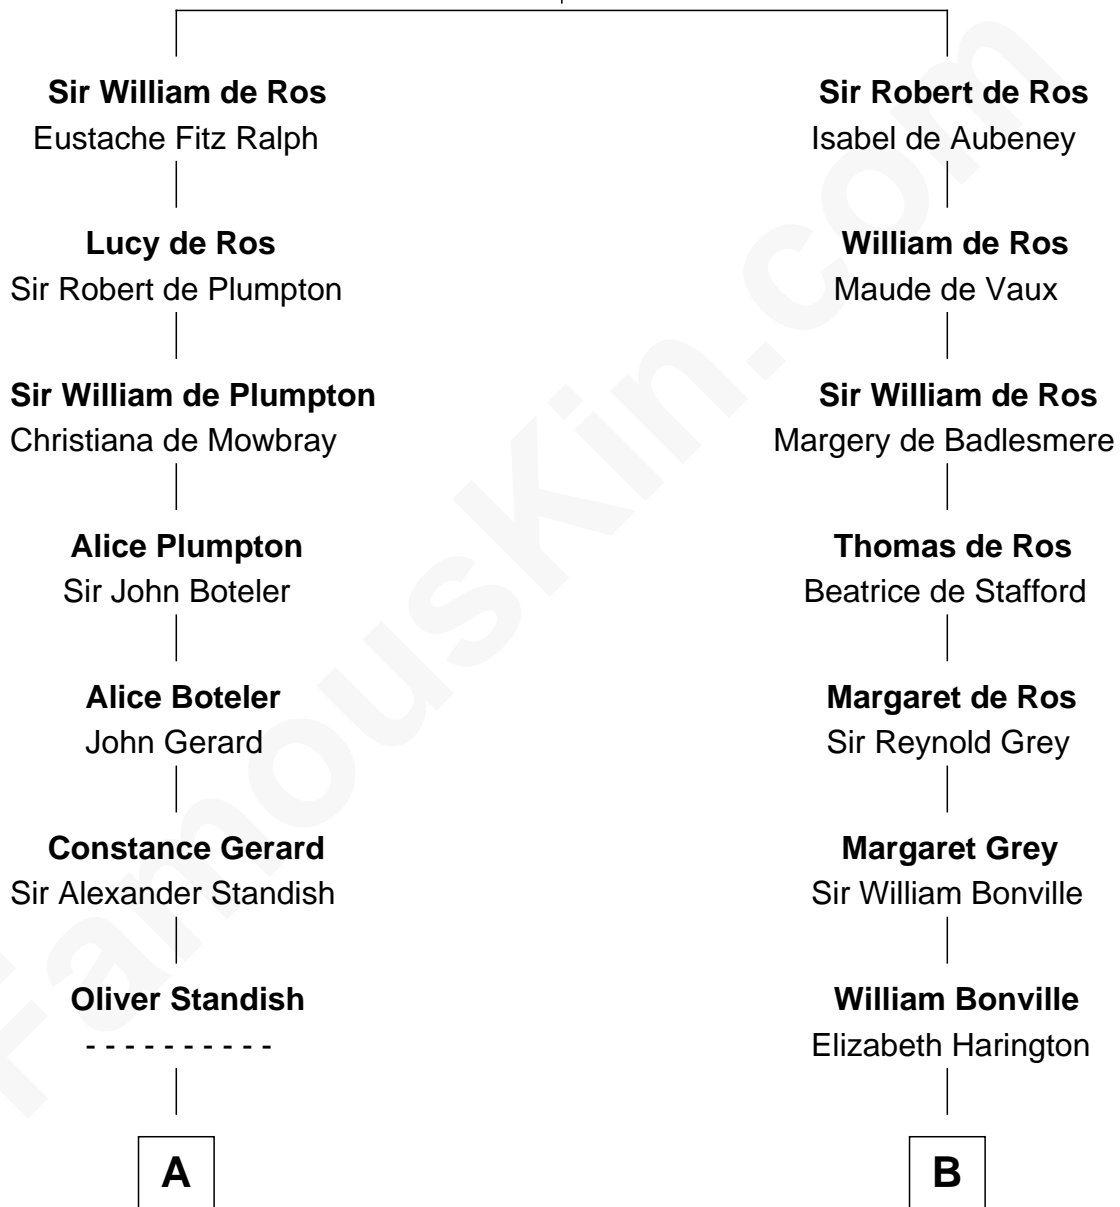

## Relationship Chart of

### John Hancock

*Signer of the Declaration of Independence*

16th cousin 2 times removed of

**William Woodbridge**  
*2nd Governor of Michigan*

**Sir William de Ros**  
Lucy FitzPiers

**C**

|  
**Dudley Woodbridge**

Lucy Backus

|  
**William Woodbridge**

*2nd Governor of Michigan*

FamousKin.com