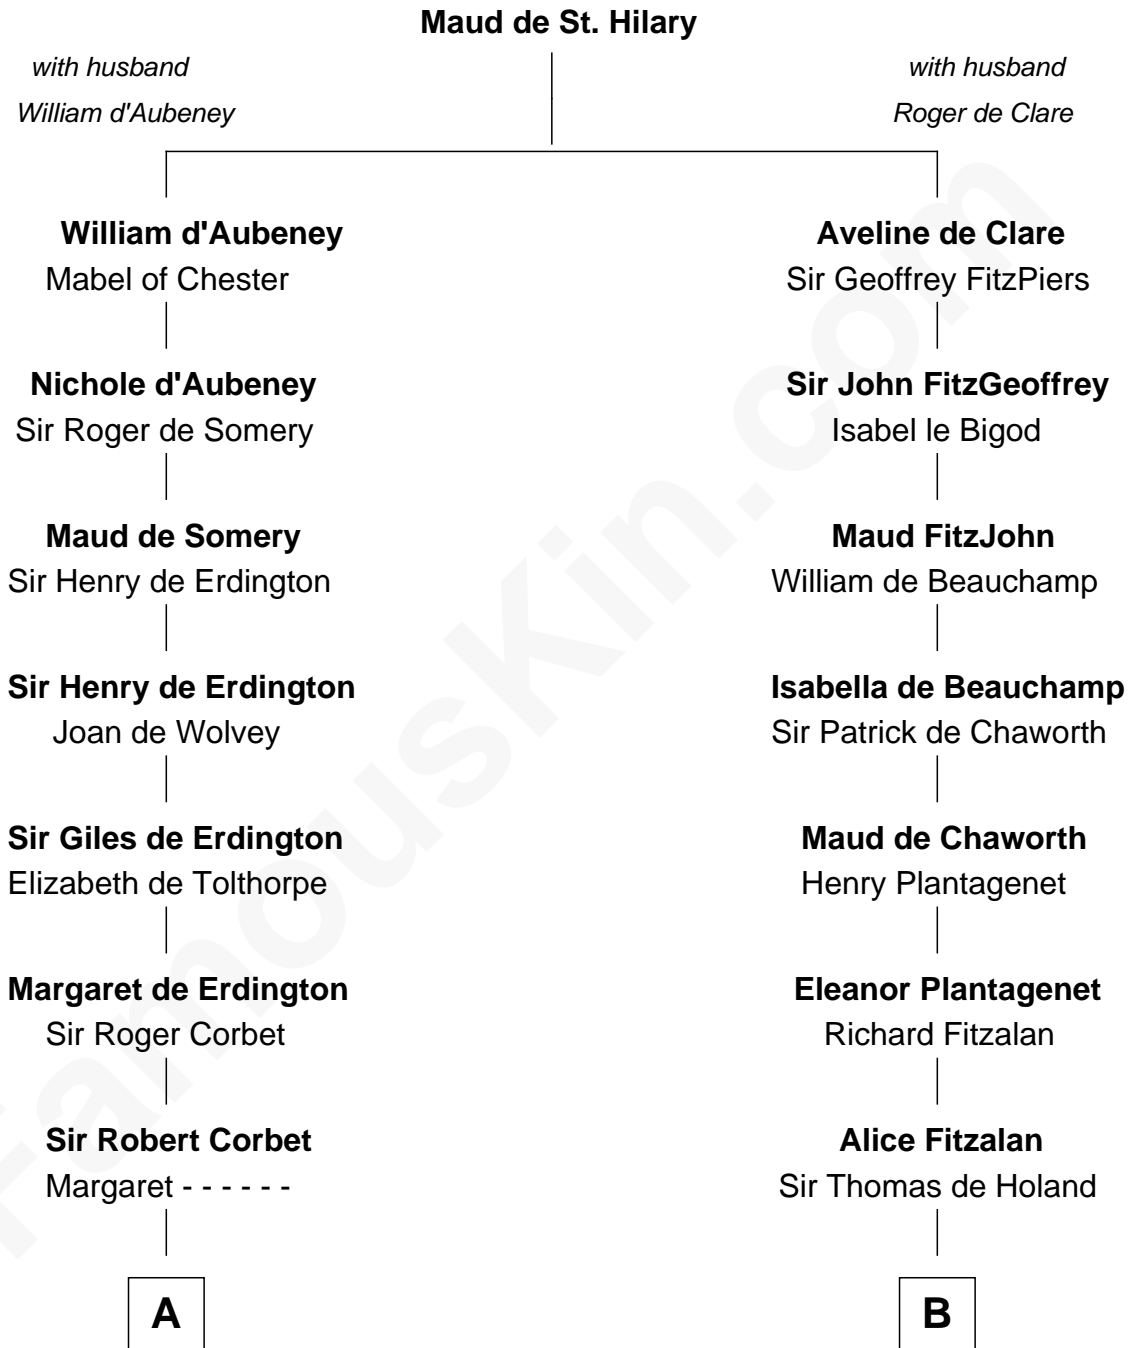

FamousKin.com Relationship Chart of

John Hancock

Signer of the Declaration of Independence

17th cousin of

Major John Pitcairn

British Commander at Battle of Lexington

A

Mary Corbet
Robert Charlton